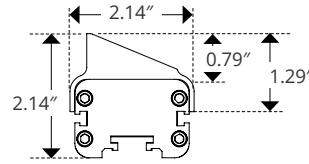

Fixture Type _____
 Project Name _____
 Location _____

Optional Accessories

Zolo 7 Static White

Options

TYPE

Louwer

DESCRIPTION

Width	2.14in (54.0mm)
Stand Off Height	0.79in (20.0mm)
Height	1.29in (33.0mm)
Height w Product	2.14in (54.0mm)

DIMENSIONS

Asymmetric Louwer

Width	2.14in (54.0mm)
Stand Off Height	0.79in (20.0mm)
Height	1.29in (33.0mm)
Height w Product	2.14in (54.0mm)

Power and Connector Details

Zolo 7 Static White

Connectors

TYPE

Connector