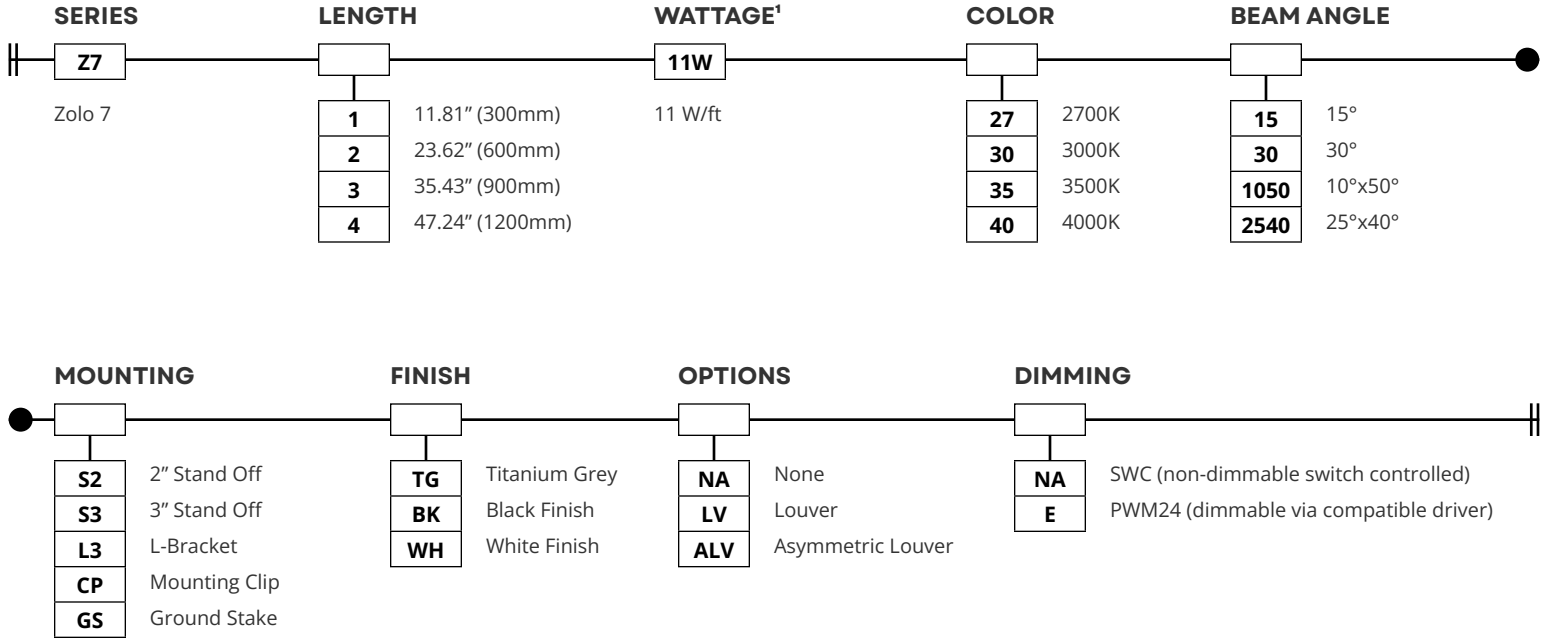

Fixture Type _____

Project Name _____

Location _____

Product Code Builder

Zolo 7 Static White

Product Code Builder

Example: Z7-1-11W-27-15-S2-TG-NA

¹Other options available, consult factory.

Fixture Type _____
 Project Name _____
 Location _____

Optional Accessories

Zolo 7 Static White

Options

TYPE

Louwer

DESCRIPTION

Width	2.14in (54.0mm)
Stand Off Height	0.79in (20.0mm)
Height	1.29in (33.0mm)
Height w Product	2.14in (54.0mm)

DIMENSIONS

Asymmetric Louwer

Width	2.14in (54.0mm)
Stand Off Height	0.79in (20.0mm)
Height	1.29in (33.0mm)
Height w Product	2.14in (54.0mm)

Power and Connector Details

Zolo 7 Static White

Connectors

TYPE

Connector

DESCRIPTION

Order Code	Length
Z-57-FML-6	6ft (1.8M)
Z-57-FML-20	20ft (6M)
Z-57-FML-50	50ft (15.2M)

WIRING GUIDE

Connector

Order Code	Length
Z-57-FMC-1	1ft (0.30M)
Z-57-FMC-2	2ft (0.61M)
Z-57-FMC-6	6ft (1.8M)