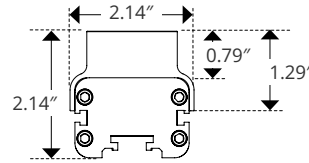

Fixture Type _____
 Project Name _____
 Location _____

Optional Accessories

Zolo 7 Static White

Options

TYPE

Louwer

DESCRIPTION

Width	2.14in (54.0mm)
Stand Off Height	0.79in (20.0mm)
Height	1.29in (33.0mm)
Height w Product	2.14in (54.0mm)

DIMENSIONS

Asymmetric Louwer

Width	2.14in (54.0mm)
Stand Off Height	0.79in (20.0mm)
Height	1.29in (33.0mm)
Height w Product	2.14in (54.0mm)

Power and Connector Details

Zolo 7 Static White

Connectors

TYPE

Connector