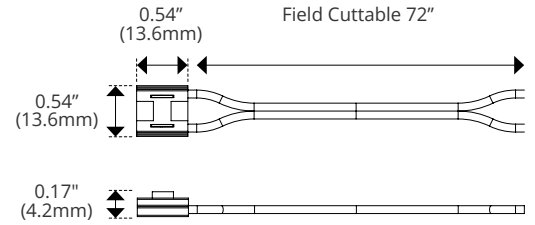

Field Leads and Connectors

Uniform Static White Indoor

Only for Uniform Static White Indoor

FIELD CONNECTOR

Corner / Jump Coupler

This snap-on connector will connect two pieces of LED together but also provide separation so you can curve around corners or bridge gaps.

Power Coupler

This is an instant snap-on power feed cable.

Straight Coupler

This snap-on coupler quickly connects two runs of tape together.

DETAILS

Feed Length	2.83in (71.9mm)
Width	0.54in (13.6mm)
Height	0.17in (4.2mm)
Length	0.54in (13.6mm)

Only for Uniform Static White Indoor

Feed Length	2.83in (71.9mm)
Width	0.54in (13.6mm)
Height	0.17in (4.2mm)
Length	0.54in (13.6mm)

Only for Uniform Static White Indoor

Width	0.54in (13.6mm)
Height	0.17in (4.2mm)
Length	0.54in (13.6mm)

Only for Uniform Static White Indoor

DIMENSIONS