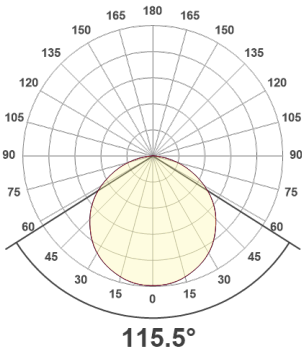

POLAR PLOT INDOOR