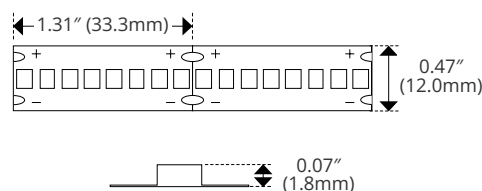

INDOOR

Kelvix reserves the right to update the product specifications at any time. To maintain warranty, field modifications must follow approved Kelvix installation instruction.

Conforms to ANSI/UL Standard 2108

Certified to CAN/CSA Standard C22.2 No. 250.2

Fixture Type _____

Project Name _____

Location _____