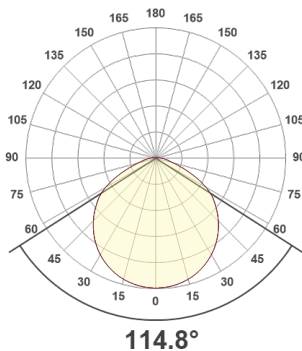

POLAR PLOT OUTDOOR

Kelvix reserves the right to update the product specifications at any time. To maintain warranty, field modifications must follow approved Kelvix installation instruction.

Conforms to ANSI/UL Standard 2108
Certified to CAN/CSA Standard C22.2 No. 250.2

Fixture Type _____

Project Name _____

Location _____