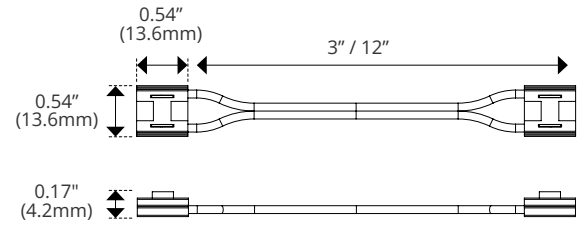

Field Leads and Connectors

Uniform Static White Indoor

Only for Uniform Static White Indoor

FIELD CONNECTOR

Corner / Jump Coupler

This snap-on connector will connect two pieces of LED together but also provide separation so you can curve around corners or bridge gaps.

Power Coupler

This is an instant snap-on power feed cable.

Straight Coupler

This snap-on coupler quickly connects two runs of tape together.

DETAILS

Feed Length	2.83in (71.9mm)
Width	0.54in (13.6mm)
Height	0.17in (4.2mm)
Length	0.54in (13.6mm)

Only for Uniform Static White Indoor

Feed Length	2.83in (71.9mm)
Width	0.54in (13.6mm)
Height	0.17in (4.2mm)
Length	0.54in (13.6mm)

Only for Uniform Static White Indoor

Width	0.54in (13.6mm)
Height	0.17in (4.2mm)
Length	0.54in (13.6mm)

Only for Uniform Static White Indoor

DIMENSIONS