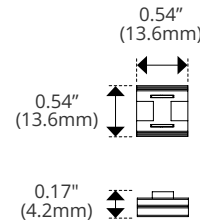

DIMENSIONS