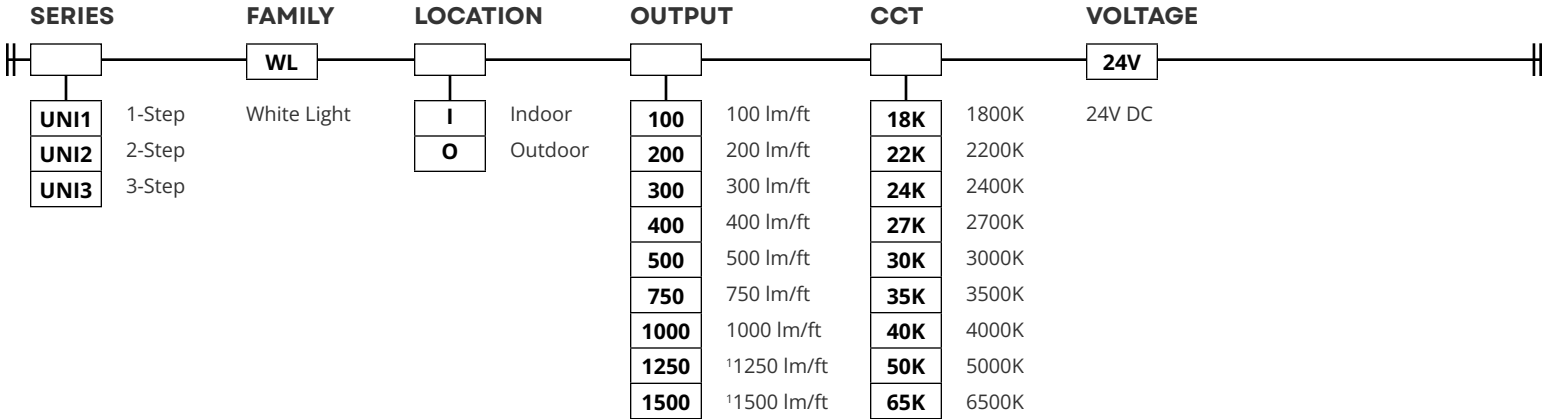

Example: UNI1-WL-I-100-18K-24V-NA

¹Only available for indoor rated product

OUTPUT AND CCT

	1-Step & 2-Step					3-Step				
	100 (lm/ft)	300 (lm/ft)	750 (lm/ft)	1000 (lm/ft)	1500 (lm/ft)	100 (lm/ft)	300 (lm/ft)	750 (lm/ft)	1000 (lm/ft)	1500 (lm/ft)
3000K Indoor	108	382	839	1066	1613	132	351	838	1077	1653
3000K Outdoor	102	342	770	945	-	96	283	691	922	1373
Wattage (per ft)	0.8	2.5	6.4	8.5	14.4	0.7	2.0	4.4	5.6	8.6
Efficacy Indoor (lm/W)	136	156	132	125	112	144	150	162	173	166
Efficacy Outdoor (lm/W)	130	140	121	111	-	138	144	155	166	159
Max Run Length (ft)	46	29	16	12	7	46	25	17	14	11