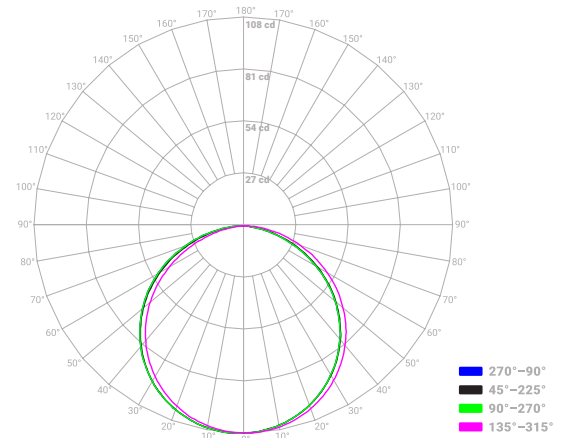

### UNI-WH 300 18K

Mtg Height	Light Level	Beam Diameter
1.00 ft	40.61 fc	3.01 ft
2.00 ft	10.15 fc	6.02 ft
3.00 ft	4.51 fc	9.03 ft
4.00 ft	2.54 fc	12.04 ft
5.00 ft	1.62 fc	15.05 ft
6.00 ft	1.13 fc	18.06 ft
8.00 ft	0.63 fc	24.08 ft
10.00 ft	0.41 fc	30.10 ft
12.00 ft	0.28 fc	36.12 ft
15.00 ft	0.18 fc	45.15 ft

### UNI-WH 300 35K

Mtg Height	Light Level	Beam Diameter
1.00 ft	68.32 fc	3.06 ft
2.00 ft	17.08 fc	6.13 ft
3.00 ft	7.59 fc	9.19 ft
4.00 ft	4.27 fc	12.26 ft
5.00 ft	2.73 fc	15.32 ft
6.00 ft	1.90 fc	18.39 ft
8.00 ft	1.07 fc	24.51 ft
10.00 ft	0.68 fc	30.64 ft
12.00 ft	0.47 fc	36.77 ft
15.00 ft	0.30 fc	45.96 ft

## I Photometric Details (3000K)

### UNI-WH 300 Full

Mtg Height	Light Level	Beam Diameter
1.00 ft	107.56 fc	3.04 ft
2.00 ft	26.89 fc	6.09 ft
3.00 ft	11.95 fc	9.13 ft
4.00 ft	6.72 fc	12.18 ft
5.00 ft	4.30 fc	15.22 ft
6.00 ft	2.99 fc	18.26 ft
8.00 ft	1.68 fc	24.35 ft
10.00 ft	1.08 fc	30.44 ft
12.00 ft	0.75 fc	36.53 ft
15.00 ft	0.48 fc	45.66 ft