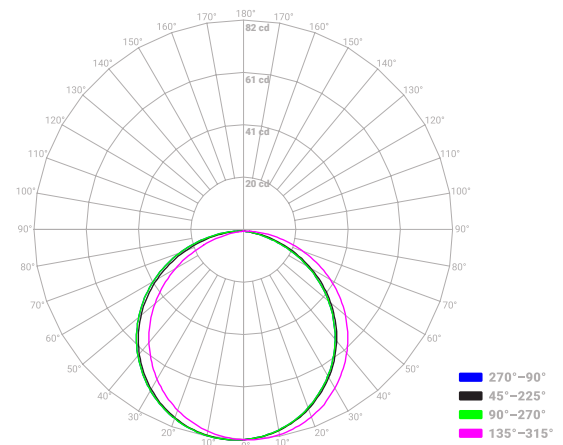

UNI-WH 600 18K

Mtg Height	Light Level	Beam Diameter
1.00 ft	81.72 fc	3.00 ft
2.00 ft	20.43 fc	6.00 ft
3.00 ft	9.08 fc	9.00 ft
4.00 ft	5.11 fc	12.00 ft
5.00 ft	3.27 fc	15.01 ft
6.00 ft	2.27 fc	18.01 ft
8.00 ft	1.28 fc	24.01 ft
10.00 ft	0.82 fc	30.01 ft
12.00 ft	0.57 fc	36.01 ft
15.00 ft	0.36 fc	45.02 ft