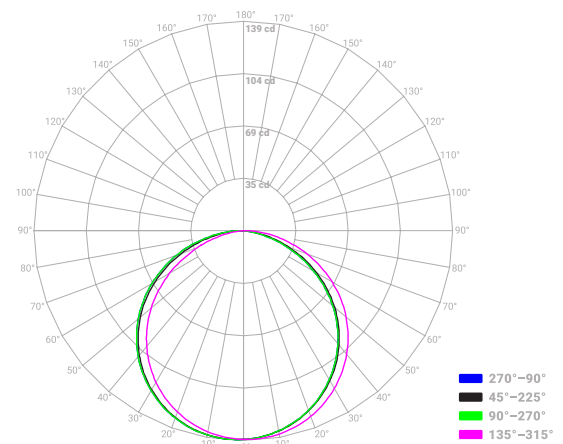

UNI-WH 600 35K

Mtg Height	Light Level	Beam Diameter
1.00 ft	138.68 fc	3.06 ft
2.00 ft	34.67 fc	6.13 ft
3.00 ft	15.41 fc	9.19 ft
4.00 ft	8.67 fc	12.26 ft
5.00 ft	5.55 fc	15.32 ft
6.00 ft	3.85 fc	18.39 ft
8.00 ft	2.17 fc	24.51 ft
10.00 ft	1.39 fc	30.64 ft
12.00 ft	0.96 fc	36.77 ft
15.00 ft	0.62 fc	45.96 ft