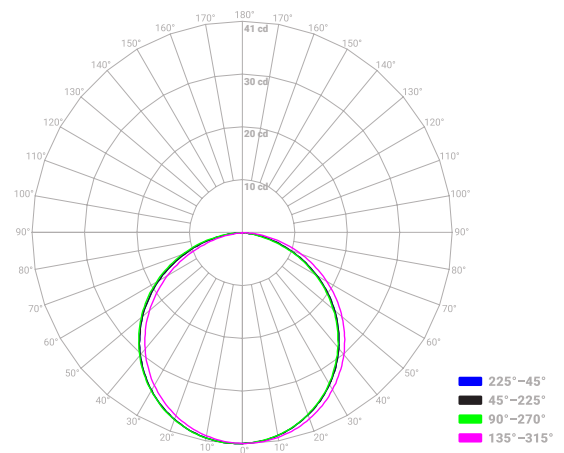

I Photometric Details (3000K)

UNI-WH 300 18K

Mtg Height	Light Level	Beam Diameter
1.00 ft	40.61 fc	3.01 ft
2.00 ft	10.15 fc	6.02 ft
3.00 ft	4.51 fc	9.03 ft
4.00 ft	2.54 fc	12.04 ft
5.00 ft	1.62 fc	15.05 ft
6.00 ft	1.13 fc	18.06 ft
8.00 ft	0.63 fc	24.08 ft
10.00 ft	0.41 fc	30.10 ft
12.00 ft	0.28 fc	36.12 ft
15.00 ft	0.18 fc	45.15 ft