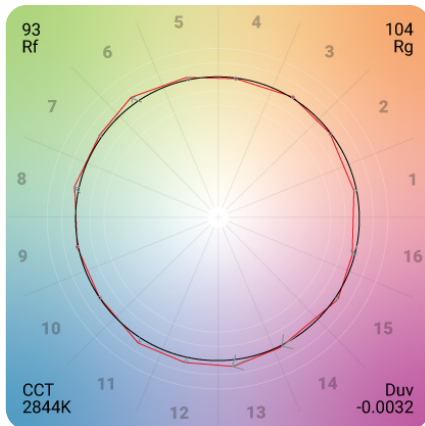

## I Power Chart

		UNI-CT-300	UNI-CT-600
Watts	1 ft	3.3	6.7
	2 ft	6.6	13.2
	3 ft	9.8	19.4
	4 ft	12.9	25.5
	5 ft	16	31.4
	6 ft	19.1	37.1
	7 ft	22.1	42.5
	8 ft	25	47.8
	9 ft	27.9	52.9
	10 ft	30.7	57.7
	11 ft	33.5	62.4
	12 ft	36.2	66.8
	13 ft	38.8	71.1
	14 ft	41.4	75.1
	15 ft	43.9	79
	16 ft	46.4	82.6
	17 ft	48.8	86
	18 ft	51.2	89.3
	19 ft	53.5	92.3
	20 ft	55.8	-
	21 ft	58	-
	22 ft	60.1	-
	23 ft	62.2	-
	24 ft	64.3	-
	25 ft	66.2	-
	26 ft	68.2	-
	27 ft	70	-
	28 ft	71.8	-
	29 ft	73.6	-
	30 ft	75.3	-
	31 ft	77	-
	32 ft	78.5	-
	33 ft	80.1	-
	34 ft	81.5	-
	35 ft	83	-

## I Colorimetric Details (3000K)