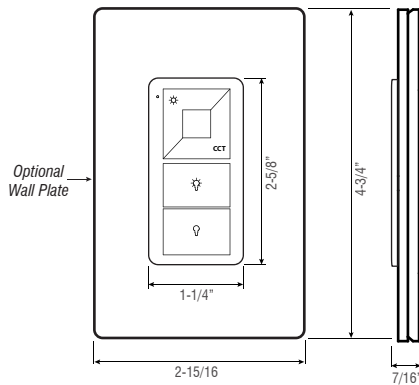

# RFC-A-CCT-1ZD-IW-BT-W

1-ZONE | CCT | IN-WALL CONTROL STATION

Fixture Type: \_\_\_\_\_

Project: \_\_\_\_\_

Location: \_\_\_\_\_

## DIMENSIONS

## SPECIFICATIONS

Model	RFC-A-CCT-1ZD-IW-BT-W
Device Color	White
Voltage	3V DC
Battery Compartment	1 x CR2032 battery (included)
RF Wireless Control	Yes
Operation Frequency	434MHz/868MHz
RF Range	Up to 50ft
Dimensions L*W*D	2-5/8" x 1-1/4" x 3/8"
IP Rating	IP20
Temp Range	-4°F to 122°F
Push Buttons	Yes
Dim Range	1% to 100%