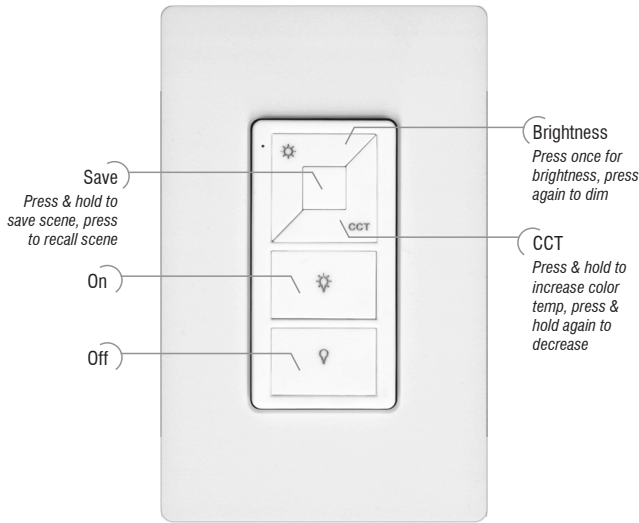

# RFC-A-CCT-1ZD-IW-BT-W

1-ZONE | CCT | IN-WALL CONTROL STATION

Fixture Type: \_\_\_\_\_

Project: \_\_\_\_\_

Location: \_\_\_\_\_

## PRODUCT FEATURES

- Dimming and color tuning via push button controls
- Removable, magnet-mount controller
- Compatible with 1-gang electrical box
- Compatible with RFR-A series receivers
- Can control multiple RF receivers
- Battery operated (*included*)

## DIMENSIONS

## SPECIFICATIONS

Model	RFC-A-CCT-1ZD-IW-BT-W
Device Color	White
Voltage	3V DC
Battery Compartment	1 x CR2032 battery (included)
RF Wireless Control	Yes
Operation Frequency	434MHz/868MHz
RF Range	Up to 50ft
Dimensions L*W*D	2-5/8" x 1-1/4" x 3/8"
IP Rating	IP20
Temp Range	-4°F to 122°F
Push Buttons	Yes
Dim Range	1% to 100%