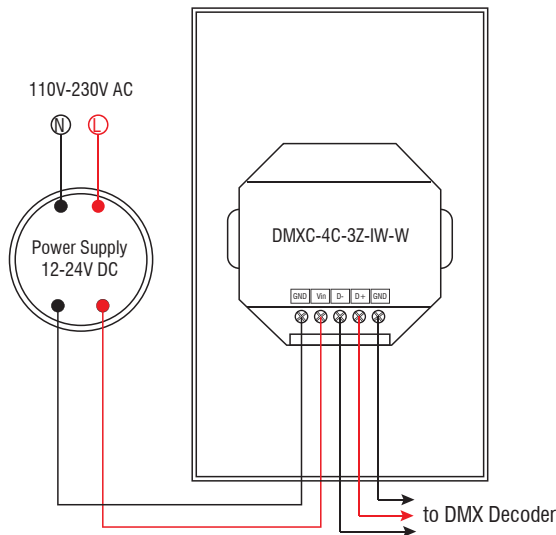

DMXC-4C-3Z-IW-W

3-ZONE | RGBW | IN-WALL CONTROL STATION

Fixture Type: _____

Project: _____

Location: _____

PRODUCT FEATURES

- Controls up to three zones
- Compatible with standard 1-gang electrical box
- Compatible with DMXD-series decoders
- Individual control of R, G, B, & W channels
- Can control multiple DMX decoders
- Sensitive glass touch panel
- Ten preset modes

WIRING DIAGRAM

SPECIFICATIONS

Model	DMXC-4C-3Z-IW-W
Device Color	White
Voltage	12-24V DC
DMX Wired Control	Yes
DMX Channels	12
Dimensions L*W*D	4-3/4" x 2-15/16" x 1-1/8"
IP Rating	IP20
Temp Range	-4°F to 122°F
Color Touch Wheel	Yes
Dim Range	0.4% to 100%