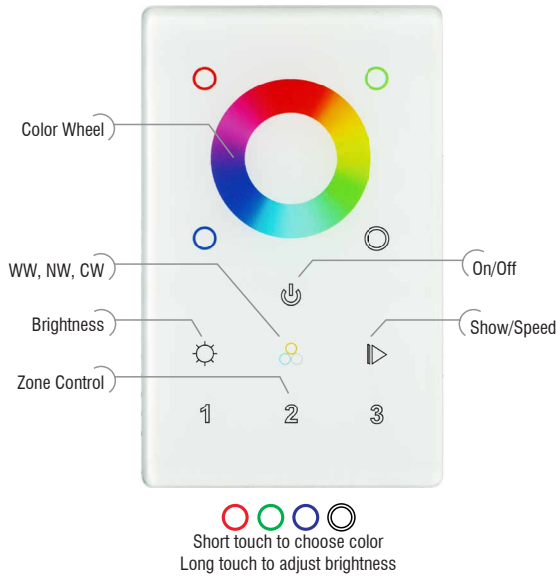

DMXC-4C-3Z-IW-W

3-ZONE | RGBW | IN-WALL CONTROL STATION

Fixture Type: _____

Project: _____

Location: _____

PRODUCT FEATURES

- Controls up to three zones
- Compatible with standard 1-gang electrical box
- Compatible with DMXD-series decoders
- Individual control of R, G, B, & W channels
- Can control multiple DMX decoders
- Sensitive glass touch panel
- Ten preset modes

WIRING DIAGRAM

SPECIFICATIONS

Model	DMXC-4C-3Z-IW-W
Device Color	White
Voltage	12-24V DC
DMX Wired Control	Yes
DMX Channels	12
Dimensions L*W*D	4-3/4" x 2-15/16" x 1-1/8"
IP Rating	IP20
Temp Range	-4°F to 122°F
Color Touch Wheel	Yes
Dim Range	0.4% to 100%