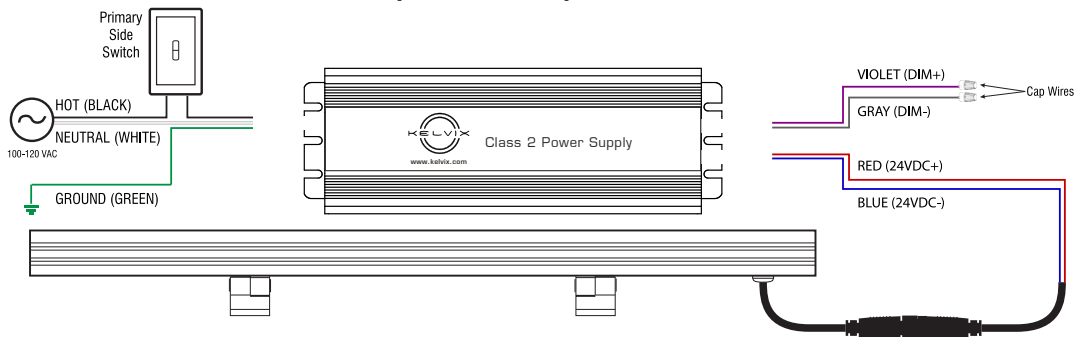

ASYMMETRIC LOUVER

SPECIFICATIONS

Option	Z-07-ALV	Overall Height	1.4"
Louver Height	0.8"	Louver Width	2.1"

77—ZOLO™ 7 OPTIONS

FOR USE WITH ZOLO 7

Fixture Type: _____

Project: _____

Location: _____

POWER LEAD **REQUIRED ITEM!**

Connects a Zolo or group of Zolo fixtures to the power supply. Please specify length.

POWER LEAD CABLE

Connects Factory Installed Lead to Power Supply

SPECIFICATIONS

Option Z-57-FML-6	Option Z-57-FML-20
Length 6ft	Length 20ft
Option Z-57-FML-50	
Length 50ft	

CONNECTOR

ZOLO INTERCONNECT CABLES

Daisy Chains Multiple Fixtures

SPECIFICATIONS

Option Z-57-FMC-1	Option Z-57-FMC-2
Length 1ft	Length 2ft
Option Z-57-FMC-6	
Length 6ft	

77—ZOLO™ 7 WIRING OPTIONS

INDOOR/OUTDOOR LED WASHER/GRAZER

Fixture Type: _____

Project: _____

Location: _____

PRIMARY SIDE DIMMING (120V ONLY)

PRIMARY SIDE SWITCHING (120-277V)

0-10V DIMMING (120-277V)