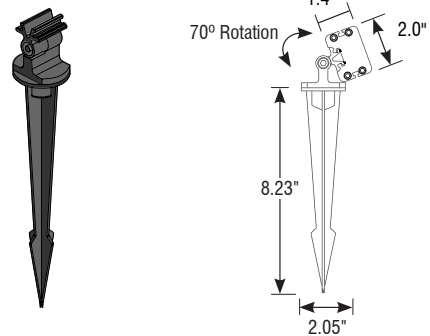

ORDERING INFORMATION

Example: Z7-2-11W-30K-1050-S2-TG-NA

Item	Length	Output	CCT	Beam Angle	Mounting	Finish	Option
Z7		11W					
Z7—Zolo 7	1—12.32" (313mm) 2—23.81" (605mm) 3—35.43" (900mm) 4—46.85" (1190mm)	11W—11W/ft <i>*Custom Wattages Available</i>	27K—2700K 30K—3000K 35K—3500K 40K—4000K <i>*Custom CCT Available</i>	1050—10° × 50° 2540—25° × 40° 15—15° 30—30°	S2—2" S3—3" CP—Mounting Clip GS—Ground Stake	TG—Titanium Gray BK—Black WH—White	NA—None LV—Louver ALV—Asymmetric Louver

SPECIFICATIONS

Option	Z-07-S3	Foot Width	2.4"
Stand Off Height	2.6"	Foot Length	1.2"

GROUND STAKE

SPECIFICATIONS

Option	Z-07-GS	Stake Width	2.05"
Stand Off Height	1.3"	Stake Length	8.23"

2" STAND OFF

SPECIFICATIONS

Option	Z-07-S2	Foot Width	2.0"
Stand Off Height	1.7"	Foot Length	1.2"

MOUNTING CLIP

SPECIFICATIONS

Option	Z-07-CP	Overall Width	2.0"
		Overall Height	1.6"

GLARE OPTIONS

LOUVER

SPECIFICATIONS

Option	Z-07-LV	Overall Height	1.3"
Louver Height	0.7"	Louver Width	2.1"

ASYMMETRIC LOUVER

SPECIFICATIONS

Option	Z-07-ALV	Overall Height	1.4"
Louver Height	0.8"	Louver Width	2.1"

77—ZOLO™ 7 OPTIONS

FOR USE WITH ZOLO 7

Fixture Type: _____

Project: _____

Location: _____