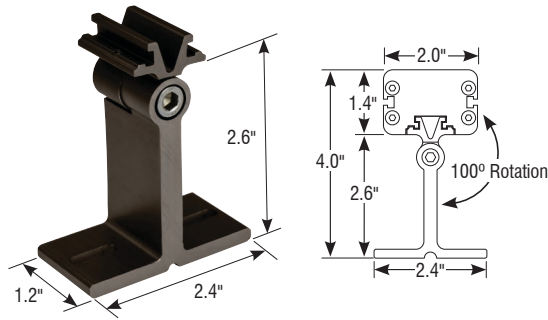

* Pictured with Optional [ALV] Asymmetric Louver

SPECIFICATIONS

Input Voltage	24VDC / Constant Voltage
Watts per Foot	11W (Custom Wattages Available—Consult Factory)
Lumen per Watt	100 lm/W
Lumen per Foot	1100 lm/ft
Beam Spread	10° × 50°, 25° × 40°, 15°, 30°
Max Run Length	Up to 96W per Power Feed
Dimensions	2.0" (50mm) × 1.4" (34.5mm) × Variable (see below)
CRI	85 (Custom CRI Available—Consult Factory)
Dimming Options	PWM, Triac, 0–10V, DMX, Hi-lume
Temp Range	-40°F (-40°C) to 140°F (60°C)

ORDERING INFORMATION

Example: Z7-2-11W-30K-1050-S2-TG-NA

Item	Length	Output	CCT	Beam Angle	Mounting	Finish	Option
Z7		11W					
Z7—Zolo 7	1—12.32" (313mm) 2—23.81" (605mm) 3—35.43" (900mm) 4—46.85" (1190mm)	11W—11W/ft <i>*Custom Wattages Available</i>	27K—2700K 30K—3000K 35K—3500K 40K—4000K <i>*Custom CCT Available</i>	1050—10° × 50° 2540—25° × 40° 15—15° 30—30°	S2—2" S3—3" CP—Mounting Clip GS—Ground Stake	TG—Titanium Gray BK—Black WH—White	NA—None LV—Louver ALV—Asymmetric Louver

SPECIFICATIONS

Option	Z-07-S3	Foot Width	2.4"
Stand Off Height	2.6"	Foot Length	1.2"

GROUND STAKE

SPECIFICATIONS

Option	Z-07-GS	Stake Width	2.05"
Stand Off Height	1.3"	Stake Length	8.23"

2" STAND OFF

SPECIFICATIONS

Option	Z-07-S2	Foot Width	2.0"
Stand Off Height	1.7"	Foot Length	1.2"

MOUNTING CLIP

SPECIFICATIONS

Option	Z-07-CP	Overall Width	2.0"
		Overall Height	1.6"

GLARE OPTIONS

LOUVER

SPECIFICATIONS

Option	Z-07-LV	Overall Height	1.3"
Louver Height	0.7"	Louver Width	2.1"