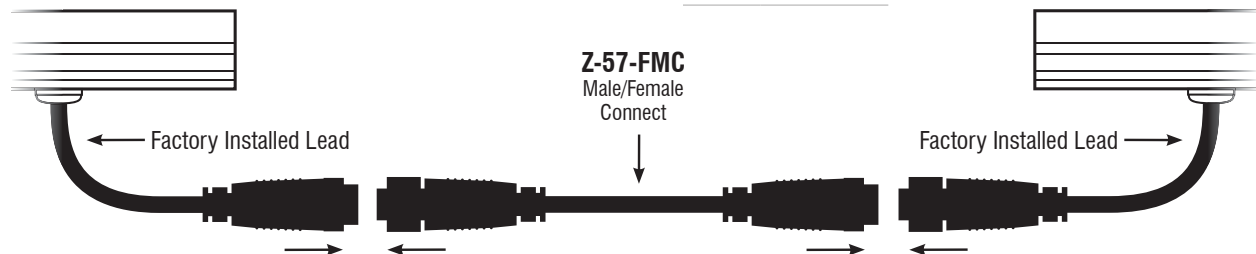

POWER LEAD **REQUIRED ITEM!**

Connects a Zolo or group of Zolo fixtures to the power supply. Please specify length.

POWER LEAD CABLE

Connects Factory Installed Lead to Power Supply

SPECIFICATIONS

Option Z-57-FML-6	Option Z-57-FML-20
Length 6ft	Length 20ft
Option Z-57-FML-50	
Length 50ft	

CONNECTOR

ZOLO INTERCONNECT CABLES

Daisy Chains Multiple Fixtures

SPECIFICATIONS

Option Z-57-FMC-1	Option Z-57-FMC-2
Length 1ft	Length 2ft
Option Z-57-FMC-6	
Length 6ft	

77—ZOLO™ 7 WIRING OPTIONS

INDOOR/OUTDOOR LED WASHER/GRAZER

Fixture Type: _____

Project: _____

Location: _____

PRIMARY SIDE DIMMING (120V ONLY)

PRIMARY SIDE SWITCHING (120-277V)

0-10V DIMMING (120-277V)