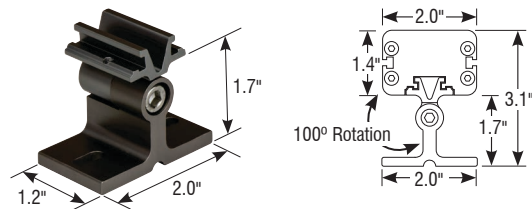

ORDERING INFORMATION

Example: Z7-2-11W-30K-1050-S2-TG-NA

Item	Length	Output	CCT	Beam Angle	Mounting	Finish	Option
Z7		11W					
Z7—Zolo 7	1—12.32" (313mm) 2—23.81" (605mm) 3—35.43" (900mm) 4—46.85" (1190mm)	11W—11W/ft <i>*Custom Wattages Available</i>	27K—2700K 30K—3000K 35K—3500K 40K—4000K <i>*Custom CCT Available</i>	1050—10° × 50° 2540—25° × 40° 15—15° 30—30°	S2—2" S3—3" CP—Mounting Clip GS—Ground Stake	TG—Titanium Gray BK—Black WH—White	NA—None LV—Louver ALV—Asymmetric Louver

SPECIFICATIONS

Option	Z-07-S3	Foot Width	2.4"
Stand Off Height	2.6"	Foot Length	1.2"

GROUND STAKE

SPECIFICATIONS

Option	Z-07-GS	Stake Width	2.05"
Stand Off Height	1.3"	Stake Length	8.23"

2" STAND OFF

SPECIFICATIONS

Option	Z-07-S2	Foot Width	2.0"
Stand Off Height	1.7"	Foot Length	1.2"

MOUNTING CLIP

SPECIFICATIONS

Option	Z-07-CP	Overall Width	2.0"
		Overall Height	1.6"

GLARE OPTIONS

LOUVER

SPECIFICATIONS

Option	Z-07-LV	Overall Height	1.3"
Louver Height	0.7"	Louver Width	2.1"

ASYMMETRIC LOUVER

SPECIFICATIONS

Option	Z-07-ALV	Overall Height	1.4"
Louver Height	0.8"	Louver Width	2.1"

77—ZOLO™ 7 OPTIONS

FOR USE WITH ZOLO 7

Fixture Type: _____

Project: _____

Location: _____