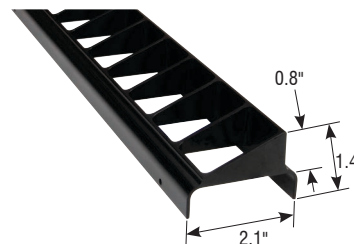

SPECIFICATIONS

Option	Z-07-S3	Foot Width	2.4"
Stand Off Height	2.6"	Foot Length	1.2"

GROUND STAKE

SPECIFICATIONS

Option	Z-07-GS	Stake Width	2.05"
Stand Off Height	1.3"	Stake Length	8.23"

2" STAND OFF

SPECIFICATIONS

Option	Z-07-S2	Foot Width	2.0"
Stand Off Height	1.7"	Foot Length	1.2"

MOUNTING CLIP

SPECIFICATIONS

Option	Z-07-CP	Overall Width	2.0"
		Overall Height	1.6"

GLARE OPTIONS

LOUVER

SPECIFICATIONS

Option	Z-07-LV	Overall Height	1.3"
Louver Height	0.7"	Louver Width	2.1"

ASYMMETRIC LOUVER

SPECIFICATIONS

Option	Z-07-ALV	Overall Height	1.4"
Louver Height	0.8"	Louver Width	2.1"

77—ZOLO™ 7 OPTIONS

FOR USE WITH ZOLO 7

Fixture Type: _____

Project: _____

Location: _____