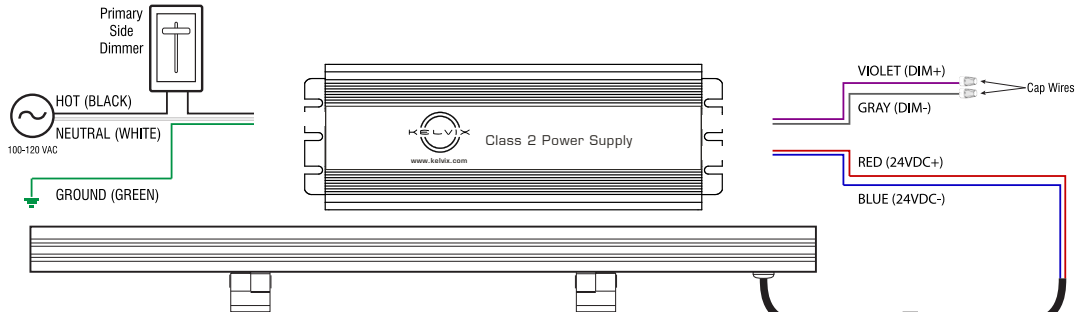

ASYMMETRIC LOUVER

SPECIFICATIONS

Option	Z-07-ALV	Overall Height	1.4"
Louver Height	0.8"	Louver Width	2.1"

77—ZOLO™ 7 OPTIONS

FOR USE WITH ZOLO 7

Fixture Type: _____

Project: _____

Location: _____

POWER LEAD **REQUIRED ITEM!**

Connects a Zolo or group of Zolo fixtures to the power supply. Please specify length.

POWER LEAD CABLE

Connects Factory Installed Lead to Power Supply

SPECIFICATIONS

Option Z-57-FML-6	Option Z-57-FML-20
Length 6ft	Length 20ft
Option Z-57-FML-50	
Length 50ft	

CONNECTOR

ZOLO INTERCONNECT CABLES

Daisy Chains Multiple Fixtures

SPECIFICATIONS

Option Z-57-FMC-1	Option Z-57-FMC-2
Length 1ft	Length 2ft
Option Z-57-FMC-6	
Length 6ft	

77—ZOLO™ 7 WIRING OPTIONS

INDOOR/OUTDOOR LED WASHER/GRAZER

Fixture Type: _____

Project: _____

Location: _____

PRIMARY SIDE DIMMING (120V ONLY)

PRIMARY SIDE SWITCHING (120-277V)

0-10V DIMMING (120-277V)