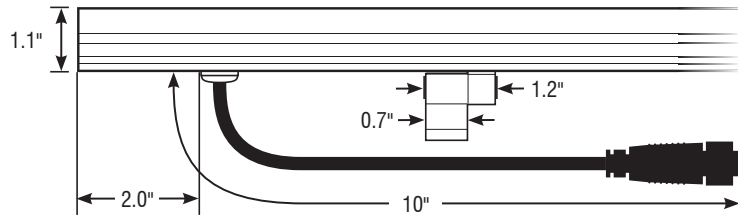

Option	Z-07-S2	Foot Width	2.0"
Stand Off Height	1.7"	Foot Length	1.2"

MOUNTING CLIP

SPECIFICATIONS

Option	Z-07-CP	Overall Width	2.0"
		Overall Height	1.6"

GLARE OPTIONS

LOUVER

SPECIFICATIONS

Option	Z-07-LV	Overall Height	1.3"
Louver Height	0.7"	Louver Width	2.1"

ASYMMETRIC LOUVER

SPECIFICATIONS

Option	Z-07-ALV	Overall Height	1.4"
Louver Height	0.8"	Louver Width	2.1"

77—ZOLO™ 7 OPTIONS

FOR USE WITH ZOLO 7

Fixture Type: _____

Project: _____

Location: _____

POWER LEAD **REQUIRED ITEM!**

Connects a Zolo or group of Zolo fixtures to the power supply. Please specify length.

POWER LEAD CABLE

Connects Factory Installed Lead to Power Supply

SPECIFICATIONS

Option Z-57-FML-6	Option Z-57-FML-20
Length 6ft	Length 20ft
Option Z-57-FML-50	
Length 50ft	

CONNECTOR

ZOLO INTERCONNECT CABLES

Daisy Chains Multiple Fixtures

SPECIFICATIONS

Option Z-57-FMC-1	Option Z-57-FMC-2
Length 1ft	Length 2ft
Option Z-57-FMC-6	
Length 6ft	

77—ZOLO™ 7 WIRING OPTIONS

INDOOR/OUTDOOR LED WASHER/GRAZER