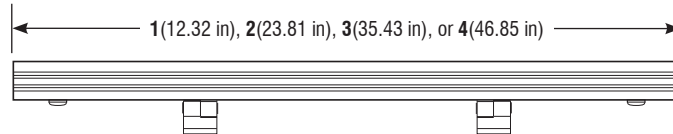

* Pictured with Optional [ALV] Asymmetric Louver

SPECIFICATIONS

Input Voltage	24VDC / Constant Voltage
Watts per Foot	11W (Custom Wattages Available—Consult Factory)
Lumen per Watt	100 lm/W
Lumen per Foot	1100 lm/ft
Beam Spread	10° × 50°, 25° × 40°, 15°, 30°
Max Run Length	Up to 96W per Power Feed
Dimensions	2.0" (50mm) × 1.4" (34.5mm) × Variable (see below)
CRI	85 (Custom CRI Available—Consult Factory)
Dimming Options	PWM, Triac, 0–10V, DMX, Hi-lume
Temp Range	-40°F (-40°C) to 140°F (60°C)

ORDERING INFORMATION

Example: Z7-2-11W-30K-1050-S2-TG-NA

Item	Length	Output	CCT	Beam Angle	Mounting	Finish	Option
Z7		11W					
Z7—Zolo 7	1—12.32" (313mm) 2—23.81" (605mm) 3—35.43" (900mm) 4—46.85" (1190mm)	11W—11W/ft <i>*Custom Wattages Available</i>	27K—2700K 30K—3000K 35K—3500K 40K—4000K <i>*Custom CCT Available</i>	1050—10° × 50° 2540—25° × 40° 15—15° 30—30°	S2—2" S3—3" CP—Mounting Clip GS—Ground Stake	TG—Titanium Gray BK—Black WH—White	NA—None LV—Louver ALV—Asymmetric Louver

SPECIFICATIONS

Option	Z-07-S3	Foot Width	2.4"
Stand Off Height	2.6"	Foot Length	1.2"

GROUND STAKE

SPECIFICATIONS

Option	Z-07-GS	Stake Width	2.05"
Stand Off Height	1.3"	Stake Length	8.23"

2" STAND OFF

SPECIFICATIONS

ASYMMETRIC LOUVER

SPECIFICATIONS

Option	Z-07-ALV	Overall Height	1.4"
Louver Height	0.8"	Louver Width	2.1"

77—ZOLO™ 7 OPTIONS

FOR USE WITH ZOLO 7

Fixture Type: _____

Project: _____

Location: _____