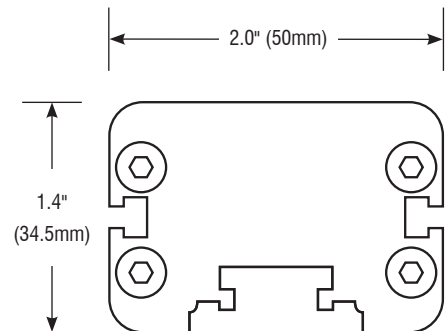

* Pictured with Optional [ALV] Asymmetric Louver

SPECIFICATIONS

Input Voltage	24VDC / Constant Voltage
Watts per Foot	11W (Custom Wattages Available—Consult Factory)
Lumen per Watt	100 lm/W
Lumen per Foot	1100 lm/ft
Beam Spread	10° × 50°, 25° × 40°, 15°, 30°
Max Run Length	Up to 96W per Power Feed
Dimensions	2.0" (50mm) × 1.4" (34.5mm) × Variable (see below)
CRI	85 (Custom CRI Available—Consult Factory)
Dimming Options	PWM, Triac, 0–10V, DMX, Hi-lume
Temp Range	-40°F (-40°C) to 140°F (60°C)

ORDERING INFORMATION

Example: Z7-2-11W-30K-1050-S2-TG-NA

Item	Length	Output	CCT	Beam Angle	Mounting	Finish	Option
Z7		11W					
Z7—Zolo 7	1—12.32" (313mm) 2—23.81" (605mm) 3—35.43" (900mm) 4—46.85" (1190mm)	11W—11W/ft <i>*Custom Wattages Available</i>	27K—2700K 30K—3000K 35K—3500K 40K—4000K <i>*Custom CCT Available</i>	1050—10° × 50° 2540—25° × 40° 15—15° 30—30°	S2—2" S3—3" CP—Mounting Clip GS—Ground Stake	TG—Titanium Gray BK—Black WH—White	NA—None LV—Louver ALV—Asymmetric Louver

SPECIFICATIONS

Option	Z-07-S3	Foot Width	2.4"
Stand Off Height	2.6"	Foot Length	1.2"

GROUND STAKE

SPECIFICATIONS

Option	Z-07-GS	Stake Width	2.05"
Stand Off Height	1.3"	Stake Length	8.23"

2" STAND OFF

SPECIFICATIONS

ASYMMETRIC LOUVER

SPECIFICATIONS

Option	Z-07-ALV	Overall Height	1.4"
Louver Height	0.8"	Louver Width	2.1"

77—ZOLO™ 7 OPTIONS

FOR USE WITH ZOLO 7

Fixture Type: _____

Project: _____

Location: _____