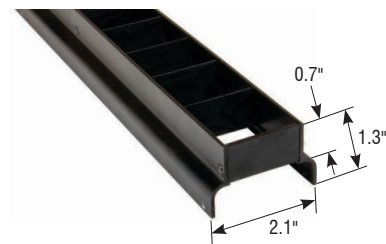

SPECIFICATIONS

Option	Z-07-S3	Foot Width	2.4"
Stand Off Height	2.6"	Foot Length	1.2"

GROUND STAKE

SPECIFICATIONS

Option	Z-07-GS	Stake Width	2.05"
Stand Off Height	1.3"	Stake Length	8.23"

2" STAND OFF

SPECIFICATIONS

Option	Z-07-S2	Foot Width	2.0"
Stand Off Height	1.7"	Foot Length	1.2"

MOUNTING CLIP

SPECIFICATIONS

Option	Z-07-CP	Overall Width	2.0"
		Overall Height	1.6"

GLARE OPTIONS

LOUVER

SPECIFICATIONS

Option	Z-07-LV	Overall Height	1.3"
Louver Height	0.7"	Louver Width	2.1"

ASYMMETRIC LOUVER

SPECIFICATIONS

Option	Z-07-ALV	Overall Height	1.4"
Louver Height	0.8"	Louver Width	2.1"

77—ZOLO™ 7 OPTIONS

FOR USE WITH ZOLO 7

Fixture Type: _____

Project: _____

Location: _____