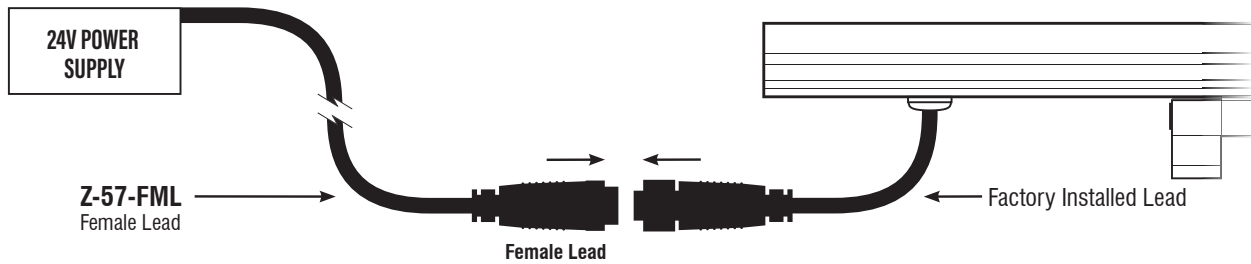

ASYMMETRIC LOUVER

SPECIFICATIONS

Option	Z-07-ALV	Overall Height	1.4"
Louver Height	0.8"	Louver Width	2.1"

77—ZOLO™ 7 OPTIONS

FOR USE WITH ZOLO 7

Fixture Type: _____

Project: _____

Location: _____

POWER LEAD **REQUIRED ITEM!**

Connects a Zolo or group of Zolo fixtures to the power supply. Please specify length.

POWER LEAD CABLE

Connects Factory Installed Lead to Power Supply

SPECIFICATIONS

Option Z-57-FML-6	Option Z-57-FML-20
Length 6ft	Length 20ft
Option Z-57-FML-50	
Length 50ft	

CONNECTOR

ZOLO INTERCONNECT CABLES

Daisy Chains Multiple Fixtures

SPECIFICATIONS

Option Z-57-FMC-1	Option Z-57-FMC-2
Length 1ft	Length 2ft
Option Z-57-FMC-6	
Length 6ft	

77—ZOLO™ 7 WIRING OPTIONS

INDOOR/OUTDOOR LED WASHER/GRAZER