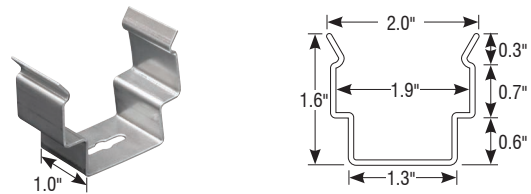

ORDERING INFORMATION

Example: Z7-2-11W-30K-1050-S2-TG-NA

Item	Length	Output	CCT	Beam Angle	Mounting	Finish	Option
Z7		11W					
Z7—Zolo 7	1—12.32" (313mm) 2—23.81" (605mm) 3—35.43" (900mm) 4—46.85" (1190mm)	11W—11W/ft <i>*Custom Wattages Available</i>	27K—2700K 30K—3000K 35K—3500K 40K—4000K <i>*Custom CCT Available</i>	1050—10° × 50° 2540—25° × 40° 15—15° 30—30°	S2—2" S3—3" CP—Mounting Clip GS—Ground Stake	TG—Titanium Gray BK—Black WH—White	NA—None LV—Louver ALV—Asymmetric Louver

SPECIFICATIONS

Option	Z-07-S3	Foot Width	2.4"
Stand Off Height	2.6"	Foot Length	1.2"

GROUND STAKE

SPECIFICATIONS

Option	Z-07-GS	Stake Width	2.05"
Stand Off Height	1.3"	Stake Length	8.23"

2" STAND OFF

SPECIFICATIONS

Option	Z-07-S2	Foot Width	2.0"
Stand Off Height	1.7"	Foot Length	1.2"

MOUNTING CLIP

SPECIFICATIONS

Option	Z-07-CP	Overall Width	2.0"
		Overall Height	1.6"

GLARE OPTIONS

LOUVER

SPECIFICATIONS

Option	Z-07-LV	Overall Height	1.3"
Louver Height	0.7"	Louver Width	2.1"

ASYMMETRIC LOUVER

SPECIFICATIONS

Option	Z-07-ALV	Overall Height	1.4"
Louver Height	0.8"	Louver Width	2.1"

77—ZOLO™ 7 OPTIONS

FOR USE WITH ZOLO 7

Fixture Type: _____

Project: _____

Location: _____