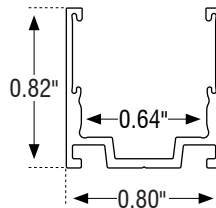

BENDING & PROFILE DIMENSIONS

DryWire ferrule located 115mm from the cable connector. Protects against damage from water ingress inside cable wire.

Included in every run.

Conforms to ANSI/UL Standard 2108
Certified to CAN/CSA Standard C22.2 No. 250.0

SIGNWAVE® NARROW VIEW ACCESSORIES

FOR SIGNWAVE™ 3 SERIES

ALUMINUM SERRATED CHANNEL

Model	SW-K-AL-CH-SR-2M
Material	Aluminum
Length	78.75" (2m)
Width	0.80" (20.2mm)
Height	0.82" (20.8mm)
Internal Width	0.64" (16.3mm)

ALUMINUM SERRATED CLIP

Model	SW-K-CLP-AL-SR
Material	Aluminum
Length	0.79" (20mm)
Width	0.80" (20.2mm)
Height	0.82" (20.8mm)
Internal Width	0.64" (16.3mm)

ALUMINUM SERRATED FLEX CHANNEL

Model	SW-K-CH-AL-FLX-1M
Material	Aluminum
Length	39.3" (1m)
Width	0.80" (20.2mm)
Height	0.82" (20.8mm)
Internal Width	0.64" (16.3mm)

SIDE MOUNTING BRACKET

Model	SW-CLP-RA
Material	Aluminum
Length	0.79" (20mm)
Width	0.98" (25mm)
Height	2.75" (70mm)