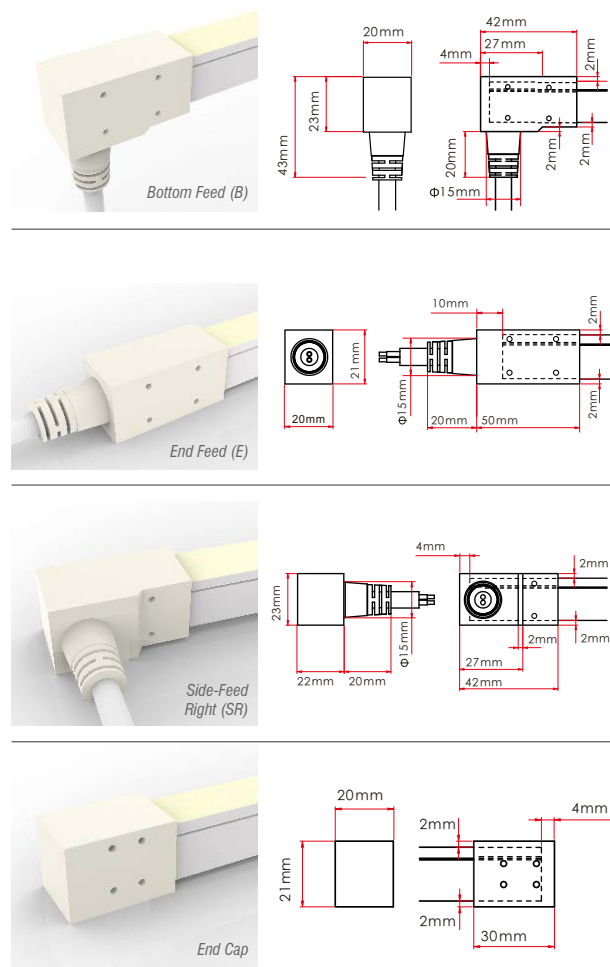

BENDING & PROFILE DIMENSIONS

DryWire ferrule located 115mm from the cable connector. Protects against damage from water ingress inside cable wire.

Included in every run.

Conforms to ANSI/UL Standard 2108
Certified to CAN/CSA Standard C22.2 No. 250.0

SIGNWAVE™ 3 (INDOOR/OUTDOOR)

SW3-SERIES | FLEXIBLE LIGHTING SYSTEM

IP67 OPTIONS

IP68 OPTIONS

ORDERING INFORMATION

Example: **SW3HO-36-35K-VR-E-S-IP67**

Series	Length (Unlimited)	Color	Bending	Feed Point	Feed Length	Rating
SW3HO			VR			
SW3HO	Inches	22K - 2200K 27K - 2700K 30K - 3000K 35K - 3500K 40K - 4000K 57K - 5700K	VR - Vertical	B - Bottom Feed SL - Side-Feed Left SR - Side-Feed Right E - End Feed	S - Standard (72 inch) Inches - Custom length (inches).	IP67 IP68

SIGNWAVE® NARROW VIEW ACCESSORIES

FOR SIGNWAVE™ 3 SERIES

ALUMINUM SERRATED CHANNEL

Model	SW-K-AL-CH-SR-2M
Material	Aluminum
Length	78.75" (2m)
Width	0.80" (20.2mm)
Height	0.82" (20.8mm)
Internal Width	0.64" (16.3mm)

ALUMINUM SERRATED CLIP

Model	SW-K-CLP-AL-SR
Material	Aluminum
Length	0.79" (20mm)
Width	0.80" (20.2mm)
Height	0.82" (20.8mm)
Internal Width	0.64" (16.3mm)

ALUMINUM SERRATED FLEX CHANNEL

Model	SW-K-CH-AL-FLX-1M
Material	Aluminum
Length	39.3" (1m)
Width	0.80" (20.2mm)
Height	0.82" (20.8mm)
Internal Width	0.64" (16.3mm)