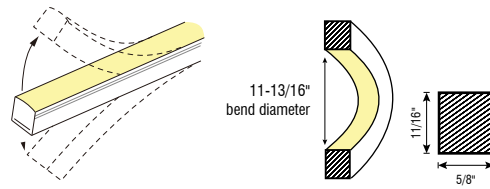

BENDING & PROFILE DIMENSIONS

Included in every run.

Conforms to ANSI/UL Standard 2108
Certified to CAN/CSA Standard C22.2 No. 250.0