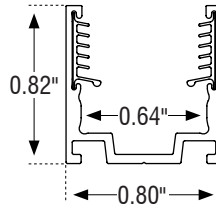

SIGNWAVE™ 3 (INDOOR/OUTDOOR)

SW3-SERIES | FLEXIBLE LIGHTING SYSTEM

IP67 OPTIONS

IP68 OPTIONS

ORDERING INFORMATION

Example: **SW3HO-36-35K-VR-E-S-IP67**

Series	Length (Unlimited)	Color	Bending	Feed Point	Feed Length	Rating
SW3HO			VR			
SW3HO	Inches	22K - 2200K 27K - 2700K 30K - 3000K 35K - 3500K 40K - 4000K 57K - 5700K	VR - Vertical	B - Bottom Feed SL - Side-Feed Left SR - Side-Feed Right E - End Feed	S - Standard (72 inch) Inches - Custom length (inches).	IP67 IP68

SIGNWAVE® NARROW VIEW ACCESSORIES

FOR SIGNWAVE™ 3 SERIES

ALUMINUM SERRATED CHANNEL

Model	SW-K-AL-CH-SR-2M
Material	Aluminum
Length	78.75" (2m)
Width	0.80" (20.2mm)
Height	0.82" (20.8mm)
Internal Width	0.64" (16.3mm)

ALUMINUM SERRATED CLIP

Model	SW-K-CLP-AL-SR
Material	Aluminum
Length	0.79" (20mm)
Width	0.80" (20.2mm)
Height	0.82" (20.8mm)
Internal Width	0.64" (16.3mm)

ALUMINUM SERRATED FLEX CHANNEL

Model	SW-K-CH-AL-FLX-1M
Material	Aluminum
Length	39.3" (1m)
Width	0.80" (20.2mm)
Height	0.82" (20.8mm)
Internal Width	0.64" (16.3mm)

SIDE MOUNTING BRACKET

Model	SW-CLP-RA
Material	Aluminum
Length	0.79" (20mm)
Width	0.98" (25mm)
Height	2.75" (70mm)