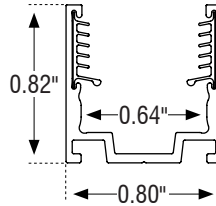

BENDING & PROFILE DIMENSIONS

DryWire ferrule located 115mm from the cable connector. Protects against damage from water ingress inside cable wire.

Included in every run.

Conforms to ANSI/UL Standard 2108
Certified to CAN/CSA Standard C22.2 No. 250.0

SIGNWAVE® NARROW VIEW ACCESSORIES

FOR SIGNWAVE™ 3 SERIES

ALUMINUM SERRATED CHANNEL

Model	SW-K-AL-CH-SR-2M
Material	Aluminum
Length	78.75" (2m)
Width	0.80" (20.2mm)
Height	0.82" (20.8mm)
Internal Width	0.64" (16.3mm)

ALUMINUM SERRATED CLIP

Model	SW-K-CLP-AL-SR
Material	Aluminum
Length	0.79" (20mm)
Width	0.80" (20.2mm)
Height	0.82" (20.8mm)
Internal Width	0.64" (16.3mm)

ALUMINUM SERRATED FLEX CHANNEL

Model	SW-K-CH-AL-FLX-1M
Material	Aluminum
Length	39.3" (1m)
Width	0.80" (20.2mm)
Height	0.82" (20.8mm)
Internal Width	0.64" (16.3mm)

SIDE MOUNTING BRACKET

Model	SW-CLP-RA
Material	Aluminum
Length	0.79" (20mm)
Width	0.98" (25mm)
Height	2.75" (70mm)