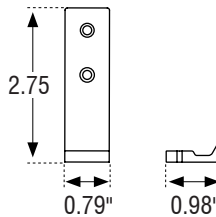

BENDING & PROFILE DIMENSIONS

DryWire ferrule located 115mm from the cable connector. Protects against damage from water ingress inside cable wire.

Included in every run.

Conforms to ANSI/UL Standard 2108
Certified to CAN/CSA Standard C22.2 No. 250.0

SIGNWAVE® NARROW VIEW ACCESSORIES

FOR SIGNWAVE™ 3 SERIES

ALUMINUM SERRATED CHANNEL

Model	SW-K-AL-CH-SR-2M
Material	Aluminum
Length	78.75" (2m)
Width	0.80" (20.2mm)
Height	0.82" (20.8mm)
Internal Width	0.64" (16.3mm)

ALUMINUM SERRATED CLIP

Model	SW-K-CLP-AL-SR
Material	Aluminum
Length	0.79" (20mm)
Width	0.80" (20.2mm)
Height	0.82" (20.8mm)
Internal Width	0.64" (16.3mm)

ALUMINUM SERRATED FLEX CHANNEL

Model	SW-K-CH-AL-FLX-1M
Material	Aluminum
Length	39.3" (1m)
Width	0.80" (20.2mm)
Height	0.82" (20.8mm)
Internal Width	0.64" (16.3mm)

SIDE MOUNTING BRACKET

Model	SW-CLP-RA
Material	Aluminum
Length	0.79" (20mm)
Width	0.98" (25mm)
Height	2.75" (70mm)