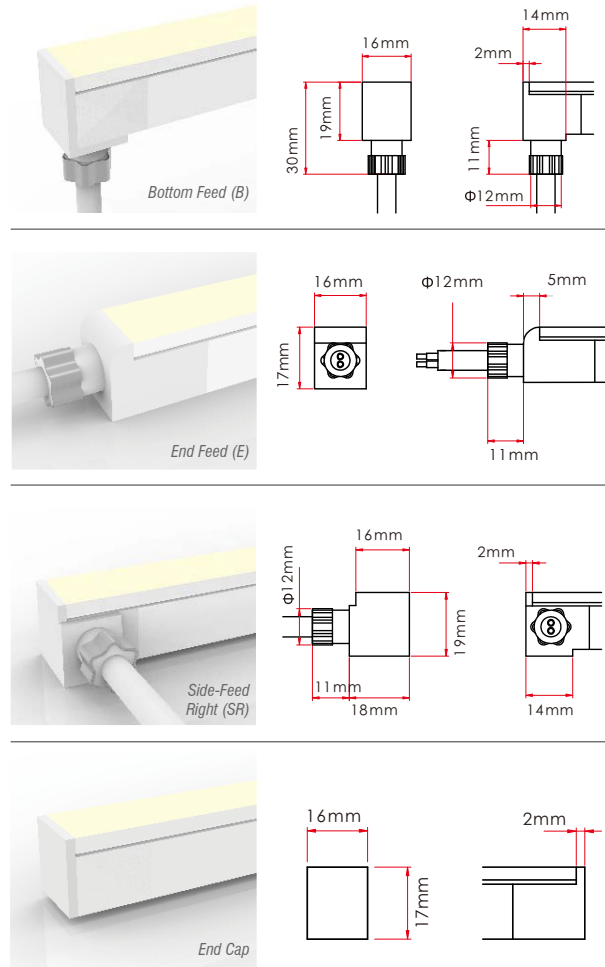

BENDING & PROFILE DIMENSIONS

DryWire ferrule located 115mm from the cable connector. Protects against damage from water ingress inside cable wire.

Included in every run.

Conforms to ANSI/UL Standard 2108
Certified to CAN/CSA Standard C22.2 No. 250.0

SIGNWAVE™ 3 (INDOOR/OUTDOOR)

SW3-SERIES | FLEXIBLE LIGHTING SYSTEM

IP67 OPTIONS

IP68 OPTIONS

ORDERING INFORMATION

Example: **SW3HO-36-35K-VR-E-S-IP67**

Series	Length (Unlimited)	Color	Bending	Feed Point	Feed Length	Rating
SW3HO			VR			
SW3HO	Inches	22K - 2200K 27K - 2700K 30K - 3000K 35K - 3500K 40K - 4000K 57K - 5700K	VR - Vertical	B - Bottom Feed SL - Side-Feed Left SR - Side-Feed Right E - End Feed	S - Standard (72 inch) Inches - Custom length (inches).	IP67 IP68

SIGNWAVE® NARROW VIEW ACCESSORIES

FOR SIGNWAVE™ 3 SERIES

ALUMINUM SERRATED CHANNEL

Model	SW-K-AL-CH-SR-2M
Material	Aluminum
Length	78.75" (2m)
Width	0.80" (20.2mm)
Height	0.82" (20.8mm)
Internal Width	0.64" (16.3mm)

ALUMINUM SERRATED CLIP

Model	SW-K-CLP-AL-SR
Material	Aluminum
Length	0.79" (20mm)
Width	0.80" (20.2mm)
Height	0.82" (20.8mm)
Internal Width	0.64" (16.3mm)

ALUMINUM SERRATED FLEX CHANNEL

Model	SW-K-CH-AL-FLX-1M
Material	Aluminum
Length	39.3" (1m)
Width	0.80" (20.2mm)
Height	0.82" (20.8mm)
Internal Width	0.64" (16.3mm)