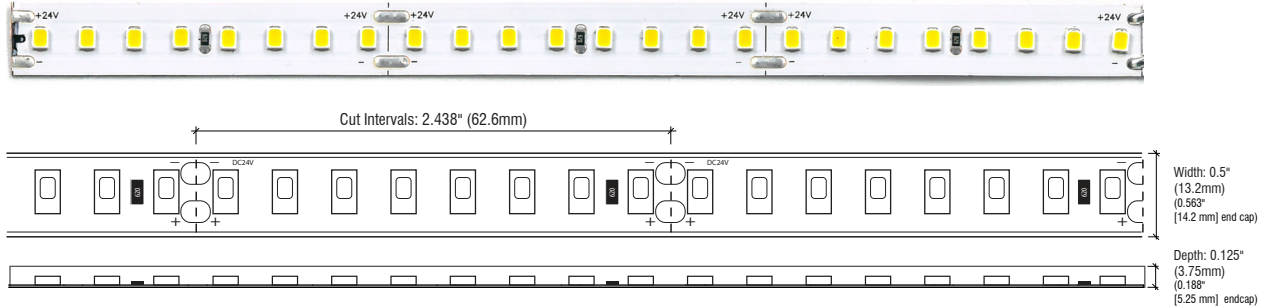

PERFORMANCE 500 (OUTDOOR)

PQ-SERIES | RUBBER COATED | LINEAR LED LIGHTING

Fixture Type: _____

Project: _____

Location: _____

MODEL:	PQ27K-WR-24V	PQ30K-WR-24V	PQ35K-WR-24V	PQ40K-WR-24V	PQ50K-WR-24V
Kelvin	2700K	3000K	3500K	4000K	5000K
Lumens	508 lm/ft	530 lm/ft	551 lm/ft	572 lm/ft	594 lm/ft
Rating	IP67	IP67	IP67	IP67	IP67

PRODUCT FEATURES

- 90+ CRI
- Dimmable
- 50,000 hour life
- 5-year warranty
- UL-listed for indoor and outdoor use
- 3M™ Industrial adhesive backing
- For use with 24V power supplies

SPECIFICATIONS

Series	PQ - Performance 500 (Outdoor)
Input Voltage	24V DC / Constant Voltage
Watts per Foot	2.6W/ft @ Maximum Run Length
Beam Spread	120°
Max Run Length	Unlimited, power every 25ft
Production Intervals	2.438" (62.6mm)
End Cap Dimensions	0.563" (14.2mm) × 0.188" (5.25mm)
Tape Dimensions	0.5" (13.2mm) × 0.125" (3.75mm)
CRI	90+
Diode	2835
Dimming Options	PWM, Triac, 0-10V, DMX, Hi-lume
Temp Range	-40°F (-40°C) to 149°F (65°C)

KELVIN COLOR TEMPERATURE SCALE

TOTAL WATTAGE USED AT EACH LENGTH

1ft	2ft	3ft	4ft	5ft	6ft	7ft	8ft	9ft	10ft	11ft	12ft	13ft
4.1	7.4	11.3	15.3	19.0	22.5	25.8	28.6	32.3	35.5	37.8	41.0	42.7
14ft	15ft	16ft	17ft	18ft	19ft	20ft	21ft	22ft	23ft	24ft	25ft	26ft
45.0	48.2	50.3	52.4	54.8	56.5	58.8	60.7	61.7	62.5	63.1	63.8	n/a