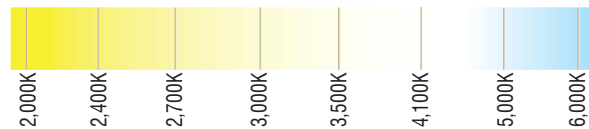

# PERFORMANCE 200 (OUTDOOR)

PL-SERIES | RUBBER COATED | LINEAR LED LIGHTING

Fixture Type: \_\_\_\_\_

Project: \_\_\_\_\_

Location: \_\_\_\_\_

MODEL:	PL27K-WR-24V	PL3K-WR-24V	PL35K-WR-24V	PL41K-WR-24V	PL5K-WR-24V
<b>Kelvin</b>	2700K	3000K	3500K	4100K	5000K
<b>Lumens</b>	148 lm/ft	169 lm/ft	176 lm/ft	184 lm/ft	195 lm/ft
<b>Rating</b>	IP67	IP67	IP67	IP67	IP67

## SPECIFICATIONS

Series	PL - Performance 200 (Outdoor)
Input Voltage	24V DC / Constant Voltage
Watts per Foot	1.9W/ft @ Maximum Run Length
Beam Spread	120°
Max Run Length	Unlimited, power every 30ft
Production Intervals	2.625" (66.7mm)
End Cap Dimensions	0.5" (12.2mm) x 0.325" (9mm)
Tape Dimensions	0.438" (11.2mm) x 0.25" (6mm)
CRI	90+
Diode	Epistar 2835
Dimming Options	PWM, Triac, 0-10V, DMX, Hi-lume
Temp Range	-40°F (-40°C) to 149°F (65°C)

## KELVIN COLOR TEMPERATURE SCALE