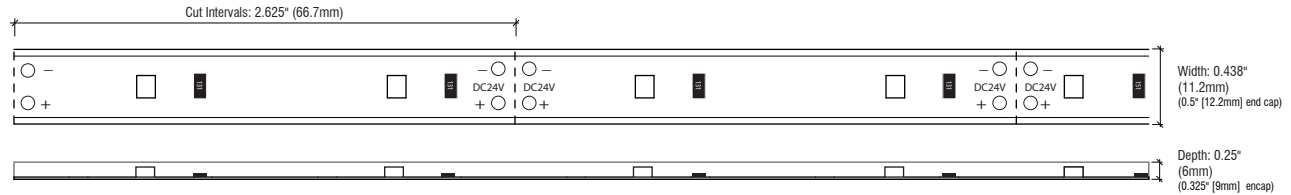

# PERFORMANCE 200 (OUTDOOR)

PL-SERIES | RUBBER COATED | LINEAR LED LIGHTING

Fixture Type: \_\_\_\_\_

Project: \_\_\_\_\_

Location: \_\_\_\_\_

MODEL:	PL27K-WR-24V	PL3K-WR-24V	PL35K-WR-24V	PL41K-WR-24V	PL5K-WR-24V
<b>Kelvin</b>	2700K	3000K	3500K	4100K	5000K
<b>Lumens</b>	148 lm/ft	169 lm/ft	176 lm/ft	184 lm/ft	195 lm/ft
<b>Rating</b>	IP67	IP67	IP67	IP67	IP67

## SPECIFICATIONS

Series	PL - Performance 200 (Outdoor)
Input Voltage	24V DC / Constant Voltage
Watts per Foot	1.9W/ft @ Maximum Run Length
Beam Spread	120°
Max Run Length	Unlimited, power every 30ft
Production Intervals	2.625" (66.7mm)
End Cap Dimensions	0.5" (12.2mm) x 0.325" (9mm)
Tape Dimensions	0.438" (11.2mm) x 0.25" (6mm)
CRI	90+
Diode	Epistar 2835
Dimming Options	PWM, Triac, 0-10V, DMX, Hi-lume
Temp Range	-40°F (-40°C) to 149°F (65°C)

## TOTAL WATTAGE USED AT EACH LENGTH

1ft	2ft	3ft	4ft	5ft	6ft	7ft	8ft	9ft	10ft	11ft	12ft	13ft	14ft	15ft
2.1	5.2	8.2	9.6	12.4	14.4	17.2	18.7	21.6	23	25.8	26.9	29.7	31.5	33.8
16ft	17ft	18ft	19ft	20ft	21ft	22ft	23ft	24ft	25ft	26ft	27ft	28ft	29ft	30ft
35.1	37.1	38	40.7	41.9	43.9	46.6	47.7	49.9	50.7	52.4	54.2	55.6	57.5	57.8