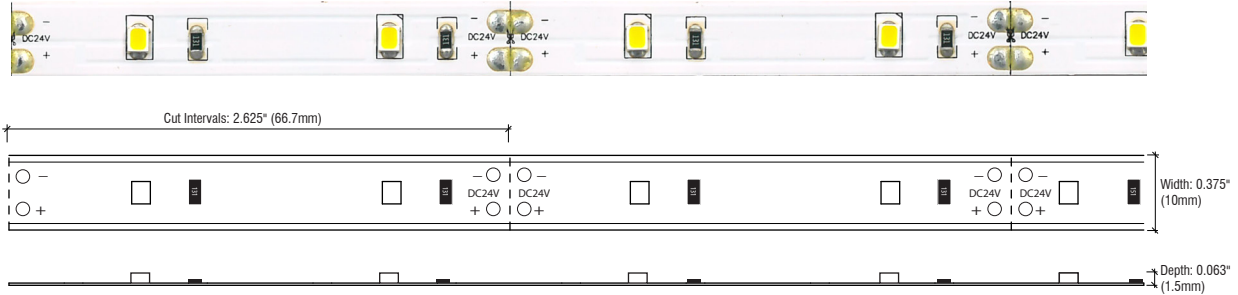

# PERFORMANCE 200 (INDOOR)

PL-SERIES | LINEAR LED LIGHTING

Fixture Type: \_\_\_\_\_

Project: \_\_\_\_\_

Location: \_\_\_\_\_

MODEL:	PL24K-24V	PL27K-24V	PL3K-24V	PL35K-24V	PL41K-24V	PL5K-24V
<b>Kelvin</b>	2400K	2700K	3000K	3500K	4100K	5000K
<b>Lumens</b>	106 lm/ft	148 lm/ft	169 lm/ft	176 lm/ft	184 lm/ft	195 lm/ft

## SPECIFICATIONS

Series	PL - Performance 200 (Indoor)
Input Voltage	24V DC / Constant Voltage
Watts per Foot	1.9W/ft @ Maximum Run Length
Beam Spread	120°
Max Run Length	Unlimited, power every 30ft
Cut Intervals	2.625" (66.7mm)
Dimensions	0.375" (10mm) x 0.063" (1.5mm)
CRI	90+
Diode	Epistar 2835
Dimming Options	PWM, Triac, 0-10V, DMX, Hi-lume

## TOTAL WATTAGE USED AT EACH LENGTH

1ft	2ft	3ft	4ft	5ft	6ft	7ft	8ft	9ft	10ft	11ft	12ft	13ft	14ft	15ft
2.1	5.2	8.2	9.6	12.4	14.4	17.2	18.7	21.6	23	25.8	26.9	29.7	31.5	33.8
16ft	17ft	18ft	19ft	20ft	21ft	22ft	23ft	24ft	25ft	26ft	27ft	28ft	29ft	30ft
35.1	37.1	38	40.7	41.9	43.9	46.6	47.7	49.9	50.7	52.4	54.2	55.6	57.5	57.8