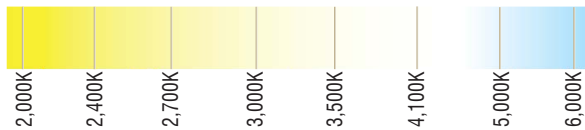

PERFORMANCE 100 (OUTDOOR)

PJ-SERIES | RUBBER COATED | LINEAR LED LIGHTING

Fixture Type: _____

Project: _____

Location: _____

MODEL:	PJ27K-WR-24V	PJ3K-WR-24V	PJ35K-WR-24V	PJ41K-WR-24V	PJ5K-WR-24V
Kelvin	2700K	3000K	3500K	4100K	5000K
Lumens	74 lm/ft	85 lm/ft	88 lm/ft	92 lm/ft	98lm/ft
Rating	IP67	IP67	IP67	IP67	IP67

PRODUCT FEATURES

- 90+ CRI
- Dimmable
- 50,000 hour life
- 5-year warranty
- UL-listed for indoor and outdoor use
- 3M™ industrial adhesive backing
- For use with 24V power supplies

SPECIFICATIONS

Series	PJ - Performance 100 (Outdoor)
Input Voltage	24V DC / Constant Voltage
Watts per Foot	0.9W/ft @ Maximum Run Length
Beam Spread	120°
Max Run Length	Unlimited, power every 40ft
Production Intervals	2.625" (66.7mm)
End Cap Dimensions	0.5" (12.2mm) × 0.325" (9mm)
Tape Dimensions	0.438" (11.2mm) × 0.25"(6mm)
CRI	90+
Diode	Epistar 2835
Dimming Options	PWM, Triac, 0-10V, DMX, Hi-lume
Temp Range	-40°F (-40°C) to 149°F (65°C)

KELVIN COLOR TEMPERATURE SCALE

TOTAL WATTAGE USED AT EACH LENGTH

1ft	2ft	3ft	4ft	5ft	6ft	7ft	8ft	9ft	10ft	11ft	12ft	13ft	14ft	15ft
1.1	2.0	3.1	4.0	5.2	6.1	7.2	8.3	9.1	10.3	11.1	12.3	13.3	14.2	15.2
16ft	17ft	18ft	19ft	20ft	21ft	22ft	23ft	24ft	25ft	26ft	27ft	28ft	29ft	30ft
16.0	17.1	17.8	18.9	19.9	20.8	21.7	22.5	23.4	24.3	25.4	26.1	27.0	27.8	28.6
31ft	32ft	33ft	34ft	35ft	36ft	37ft	38ft	39ft	40ft	41ft	42ft	43ft	44ft	45ft
29.6	30.4	31.2	32.0	32.6	33.4	34.2	35.1	35.5	36.6	n/a	n/a	n/a	n/a	n/a