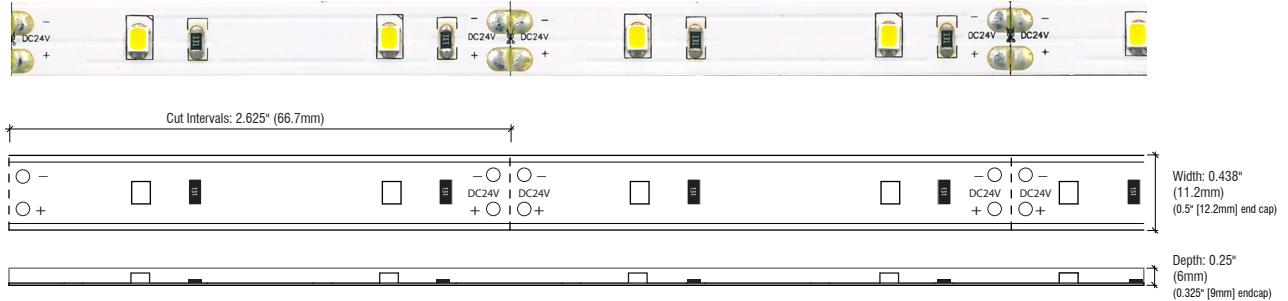

PERFORMANCE 100 (OUTDOOR)

PJ-SERIES | RUBBER COATED | LINEAR LED LIGHTING

Fixture Type: _____

Project: _____

Location: _____

MODEL:	PJ27K-WR-24V	PJ3K-WR-24V	PJ35K-WR-24V	PJ41K-WR-24V	PJ5K-WR-24V
Kelvin	2700K	3000K	3500K	4100K	5000K
Lumens	74 lm/ft	85 lm/ft	88 lm/ft	92 lm/ft	98lm/ft
Rating	IP67	IP67	IP67	IP67	IP67

PRODUCT FEATURES

- 90+ CRI
- Dimmable
- 50,000 hour life
- 5-year warranty
- UL-listed for indoor and outdoor use
- 3M™ industrial adhesive backing
- For use with 24V power supplies

SPECIFICATIONS

Series	PJ - Performance 100 (Outdoor)
Input Voltage	24V DC / Constant Voltage
Watts per Foot	0.9W/ft @ Maximum Run Length
Beam Spread	120°
Max Run Length	Unlimited, power every 40ft
Production Intervals	2.625" (66.7mm)
End Cap Dimensions	0.5" (12.2mm) × 0.325" (9mm)
Tape Dimensions	0.438" (11.2mm) × 0.25"(6mm)
CRI	90+
Diode	Epistar 2835
Dimming Options	PWM, Triac, 0-10V, DMX, Hi-lume
Temp Range	-40°F (-40°C) to 149°F (65°C)

KELVIN COLOR TEMPERATURE SCALE

TOTAL WATTAGE USED AT EACH LENGTH

1ft	2ft	3ft	4ft	5ft	6ft	7ft	8ft	9ft	10ft	11ft	12ft	13ft	14ft	15ft
1.1	2.0	3.1	4.0	5.2	6.1	7.2	8.3	9.1	10.3	11.1	12.3	13.3	14.2	15.2
16ft	17ft	18ft	19ft	20ft	21ft	22ft	23ft	24ft	25ft	26ft	27ft	28ft	29ft	30ft
16.0	17.1	17.8	18.9	19.9	20.8	21.7	22.5	23.4	24.3	25.4	26.1	27.0	27.8	28.6
31ft	32ft	33ft	34ft	35ft	36ft	37ft	38ft	39ft	40ft	41ft	42ft	43ft	44ft	45ft
29.6	30.4	31.2	32.0	32.6	33.4	34.2	35.1	35.5	36.6	n/a	n/a	n/a	n/a	n/a