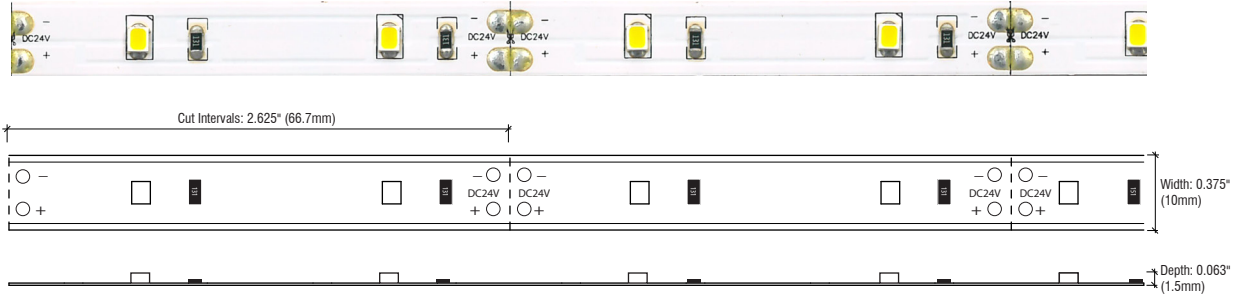

PERFORMANCE 100 (INDOOR)

PJ-SERIES | LINEAR LED LIGHTING

Fixture Type: _____

Project: _____

Location: _____

MODEL:	PJ24K-24V	PJ27K-24V	PJ3K-24V	PJ35K-24V	PJ41K-24V	PJ5K-24V
Kelvin	2400K	2700K	3000K	3500K	4100K	5000K
Lumens	53 lm/ft	74 lm/ft	85 lm/ft	88 lm/ft	92 lm/ft	98 lm/ft

PRODUCT FEATURES

- 90+ CRI
- Dimmable
- 50,000 hour life
- 5-year warranty
- UL-listed for indoor use
- 3M™ industrial adhesive backing
- For use with 24V power supplies

SPECIFICATIONS

Series	PJ - Performance 100 (Indoor)
Input Voltage	24V DC / Constant Voltage
Watts per Foot	0.9W/ft @ Maximum Run Length
Beam Spread	120°
Max Run Length	Unlimited, power every 40ft
Cut Intervals	2.625" (66.7mm)
Dimensions	0.375" (10mm) × 0.063" (1.5mm)
CRI	90+
Diode	Epistar 2835
Dimming Options	PWM, Triac, 0-10V, DMX, Hi-lume
Temp Range	-40°F (-40°C) to 149°F (65°C)

KELVIN COLOR TEMPERATURE SCALE

TOTAL WATTAGE USED AT EACH LENGTH

1ft	2ft	3ft	4ft	5ft	6ft	7ft	8ft	9ft	10ft	11ft	12ft	13ft	14ft	15ft
1.1	2.0	3.1	4.0	5.2	6.1	7.2	8.3	9.1	10.3	11.1	12.3	13.3	14.2	15.2
16ft	17ft	18ft	19ft	20ft	21ft	22ft	23ft	24ft	25ft	26ft	27ft	28ft	29ft	30ft
16.0	17.1	17.8	18.9	19.9	20.8	21.7	22.5	23.4	24.3	25.4	26.1	27.0	27.8	28.6
31ft	32ft	33ft	34ft	35ft	36ft	37ft	38ft	39ft	40ft	41ft	42ft	43ft	44ft	45ft
29.6	30.4	31.2	32.0	32.6	33.4	34.2	35.1	35.5	36.6	n/a	n/a	n/a	n/a	n/a