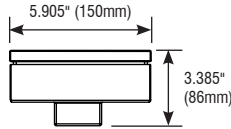

## PVX-R-3D

Lumen	39 lm
Watts	1.3W
Light Source Dimensions	3.15" × 3.385" (80mm × 86mm)

## PVX-R-6D

Lumen	39 lm
Watts	1.3W
Light Source Dimensions	5.905" × 3.385" (150mm × 86mm)

## PVX-R-12D

Lumen	180 lm
Watts	6W
Light Source Dimensions	11.811" × 3.385" (300mm × 86mm)