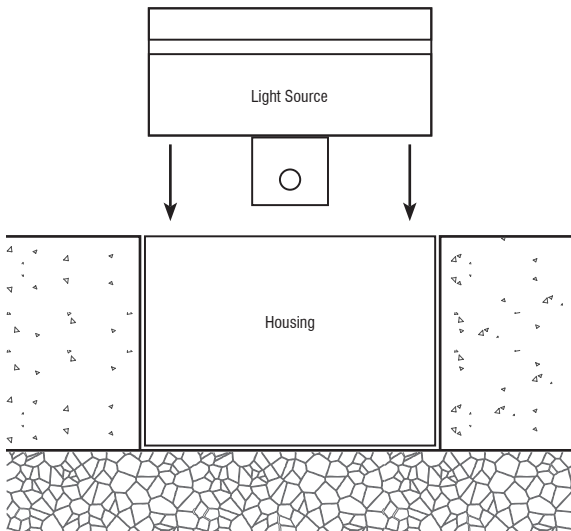

SPECIFICATIONS

Input Voltage	24VDC/Constant Voltage
Electrical Safety Classification	UL 2108 Non-Class 2
Beam Angle	120°
CRI	80
Temp Range	-13°F (-25°C) to 122°F (50°C)
IP Rating	IP67
Impact Rating	IK10
Drive-Over Rating	10,000 lbs