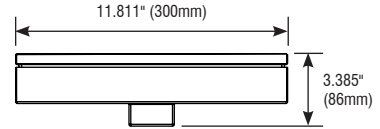

PVX-R-12D

Lumen	180 lm
Watts	6W
Light Source Dimensions	11.811" × 3.385" (300mm × 86mm)

LIGHT SOURCE ORDERING INFORMATION Example: PVX-R-3D-27K-ST-P-SS-24V

Item*	Shape	Dimensions*	CCT*	Control	Install	Body	Voltage
PVX	R			ST	P	SS	24V
PVX—PAVEX <i>*Housing Required</i>	R—Round	3D—3" Diameter 6D—6" Diameter 12D—12" Diameter <i>*Custom Sizes Available, Consult Factory</i>	27K—2700K 30K—3000K 35K—3500K 40K—4000K RD—Red GR—Green BL—Blue <i>*Custom CCT Available</i>	ST—On/Off	P—Paver	SS—Stainless Steel	24V