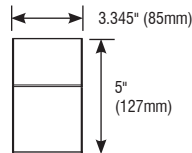

PVX-R-3D HOUSING

Housing Part #	PVX-R-HSE-3D-S-SS
Housing Dimensions	3.345" × 5" (85mm × 127mm)