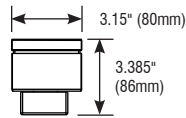

## PVX-R-6D

Lumen	39 lm
Watts	1.3W
Light Source Dimensions	5.905" × 3.385" (150mm × 86mm)