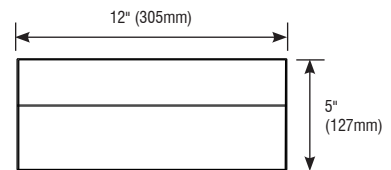

PVX-R-12D HOUSING

Housing Part #	PVX-R-HSE-12D-S-SS
Housing Dimensions	12" × 5" (305mm × 127mm)

HOUSING ORDERING INFORMATION Example: PVX-R-HSE-3D-S-SS

Item	Shape	Component	Diameter*	Depth	Material
PVX	R	HSE			SS
PVX—PAVEX	R—Round	HSE—Housing	3D—3" Diameter 6D—6" Diameter 12D—12" Diameter <i>*Custom Sizes Available, Consult Factory</i>	S—Standard 5" C—Custom	SS—Stainless Steel