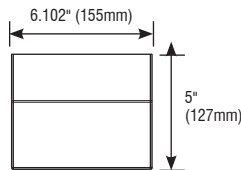

## PVX-R-6D

Lumen	39 lm
Watts	1.3W
Light Source Dimensions	5.905" × 3.385" (150mm × 86mm)

## PVX-R-12D

Lumen	180 lm
Watts	6W
Light Source Dimensions	11.811" × 3.385" (300mm × 86mm)

## PVX-R-3D HOUSING

Housing Part #	PVX-R-HSE-3D-S-SS
Housing Dimensions	3.345" × 5" (85mm × 127mm)

## PVX-R-6D HOUSING

Housing Part #	PVX-R-HSE-6D-S-SS
Housing Dimensions	6.102" × 5" (155mm × 127mm)