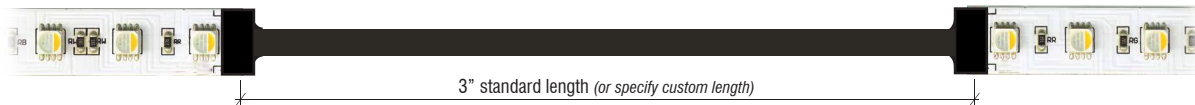

FACTORY MADE LEAD - CONNECTOR

CUSTOM-MANUFACTURED | 6-WIRE | SOLDERED CONNECTORS
FOR COLOR-CHANGING & COLOR TUNING LED PRODUCTS

Fixture Type: _____

Project: _____

Location: _____

FML-6C FACTORY MADE LEAD (FOR RGBW LED STRIP)

FMC-6C FACTORY MADE CONNECTOR (FOR RGBW LED STRIP)

STANDARD FEATURES

- CL2-Rated
- 20AWG

OPTIONS AVAILABLE

- Plenum-Rated
- Custom Length
- Custom Wire Gauge