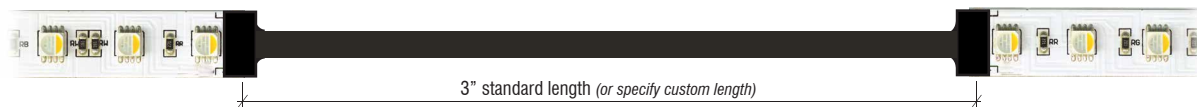

# FACTORY MADE LEAD - CONNECTOR

CUSTOM-MANUFACTURED | 5-WIRE

SOLDERED CONNECTORS FOR COLOR-CHANGING LED PRODUCTS

Fixture Type: \_\_\_\_\_

Project: \_\_\_\_\_

Location: \_\_\_\_\_

## FML-5C FACTORY MADE LEAD (FOR RGBW LED STRIP)

## FMC-5C FACTORY MADE CONNECTOR (FOR RGBW LED STRIP)

### STANDARD FEATURES

- CL2-Rated
- 20AWG