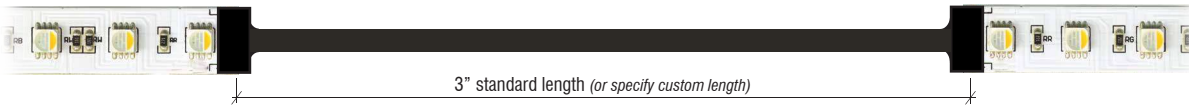

FACTORY MADE LEAD - CONNECTOR

CUSTOM-MANUFACTURED | 4-WIRE

SOLDERED CONNECTORS FOR COLOR-CHANGING AND
COLOR TUNING LED PRODUCTS

Fixture Type: _____

Project: _____

Location: _____

FML-4C FACTORY MADE LEAD (FOR RGB LED STRIP)

FMC-4C FACTORY MADE CONNECTOR (FOR RGB LED STRIP)

STANDARD FEATURES

- CL2-Rated
- 20AWG

OPTIONS AVAILABLE

- Plenum-Rated
- Custom Length
- Custom Wire Gauge