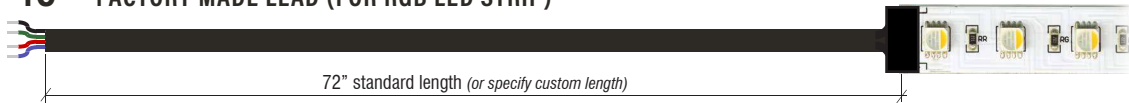

FACTORY MADE LEAD - CONNECTOR

CUSTOM-MANUFACTURED | 4-WIRE

SOLDERED CONNECTORS FOR COLOR-CHANGING AND
COLOR TUNING LED PRODUCTS

Fixture Type: _____

Project: _____

Location: _____

FML-4C FACTORY MADE LEAD (FOR RGB LED STRIP)

FMC-4C FACTORY MADE CONNECTOR (FOR RGB LED STRIP)

STANDARD FEATURES

- CL2-Rated
- 20AWG

OPTIONS AVAILABLE

- Plenum-Rated
- Custom Length
- Custom Wire Gauge