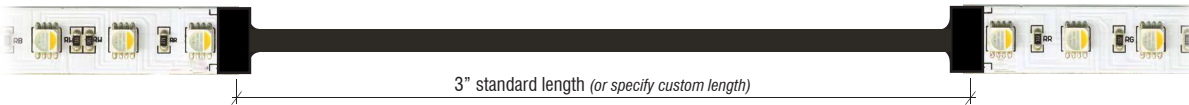

FACTORY MADE LEAD - CONNECTOR

CUSTOM-MANUFACTURED | 3-WIRE

SOLDERED CONNECTORS FOR PIXEL CONTROL LED PRODUCTS

Fixture Type: _____

Project: _____

Location: _____

FML-3C FACTORY MADE LEAD (FOR CCT LED STRIP)

FMC-3C FACTORY MADE CONNECTOR (FOR CCT LED STRIP)

STANDARD FEATURES

- CL2-Rated
- 20AWG

OPTIONS AVAILABLE

- Plenum-Rated
- Custom Length
- Custom Wire Gauge