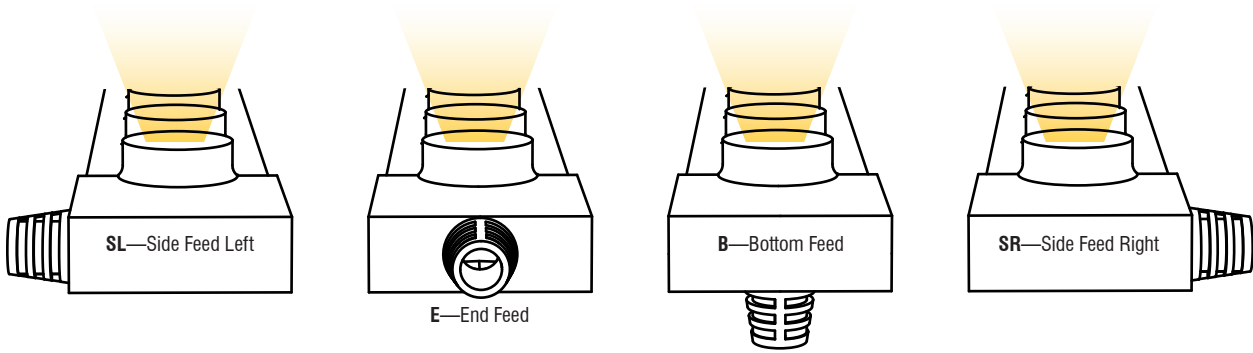

### SPECIFICATIONS

Series	FX—Floptix
Input Voltage	24 VDC
Watts per Foot	5.85W/ft
Beam Angle	20°, 30°, 40°, 50°, and 20° × 30°
Max Run Length	16 ft per Power Feed
Cut Intervals	6.575" (167mm)
Bend Diameter	7" (180mm)
Tape Dimensions	0.875" (23mm) × 0.438" (11mm)
CRI	90+
Dimming Options	PWM, Triac, 0–10V, DMX, Hi-lume
Temp Range	-40°F (-40°C) to 113°F (45°C)

### ORDERING INFORMATION

Example: FX-24K-650-20-E-5FT-5.75IN

Item	CCT	Output	Beam Angle	Feed Point	Feet	Inches
<b>FX</b>		<b>650</b>			<b>_ FT</b>	<b>_ IN</b>
FX—Floptix	24K—2400K 27K—2700K 30K—3000K 35K—3500K 40K—4000K 50K—5000K	650—650 lm/ft	20—20° 30—30° 40—40° 50—50° 2030—20° × 30°	SL—Side Feed Left SR—Side Feed Right E—End Feed B—Bottom Feed	<b>Length</b> — Enter number of feet, followed by any remaining inches. (i.e. 5FT-5.75IN) <i>Max run length is 16ft per Power Feed.</i>	

Conforms to ANSI/UL Standard 2108  
 Certified to CAN/CSA Standard C22.2 No. 250.0

**FLOPTIX™**  
FLEXIBLE OPTICS

**FEED POINT GUIDE**

**MOUNTING CLIPS (10 PER PACK)**

**SPECIFICATIONS**

Model	FX-CM-CLP
Material	Stainless Steel
Length	0.59" (15mm)
Width	1.052" (26.72mm)
Height	0.452" (11.47mm)
Internal Width	0.997" (25.33mm)