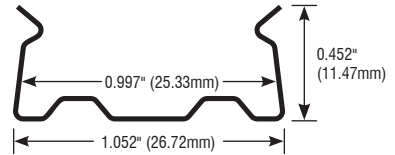

### SPECIFICATIONS

Series	FX—Floptix
Input Voltage	24 VDC
Watts per Foot	5.85W/ft
Beam Angle	20°, 30°, 40°, 50°, and 20° × 30°
Max Run Length	16 ft per Power Feed
Cut Intervals	6.575" (167mm)
Bend Diameter	7" (180mm)
Tape Dimensions	0.875" (23mm) × 0.438" (11mm)
CRI	90+
Dimming Options	PWM, Triac, 0–10V, DMX, Hi-lume
Temp Range	-40°F (-40°C) to 113°F (45°C)

### ORDERING INFORMATION

Example: FX-24K-650-20-E-5FT-5.75IN

Item	CCT	Output	Beam Angle	Feed Point	Feet	Inches
<b>FX</b>		<b>650</b>			<b>_ FT</b>	<b>_ IN</b>
FX—Floptix	24K—2400K 27K—2700K 30K—3000K 35K—3500K 40K—4000K 50K—5000K	650—650 lm/ft	20—20° 30—30° 40—40° 50—50° 2030—20° × 30°	SL—Side Feed Left SR—Side Feed Right E—End Feed B—Bottom Feed	<b>Length</b> — Enter number of feet, followed by any remaining inches. (i.e. 5FT-5.75IN) <i>Max run length is 16ft per Power Feed.</i>	

Conforms to ANSI/UL Standard 2108  
 Certified to CAN/CSA Standard C22.2 No. 250.0

**FLOPTIX™**  
FLEXIBLE OPTICS

**FEED POINT GUIDE**

**MOUNTING CLIPS (10 PER PACK)**

**SPECIFICATIONS**

Model	FX-CM-CLP
Material	Stainless Steel
Length	0.59" (15mm)
Width	1.052" (26.72mm)
Height	0.452" (11.47mm)
Internal Width	0.997" (25.33mm)

**ALUMINUM CHANNEL**

**SPECIFICATIONS**

Model	FX-CM-CH
Material	Aluminum
Length	39.37" (1m)
Width	1.181" (30mm)
Height	0.421" (10.7mm)
Internal Width	1.083" (27.5mm)