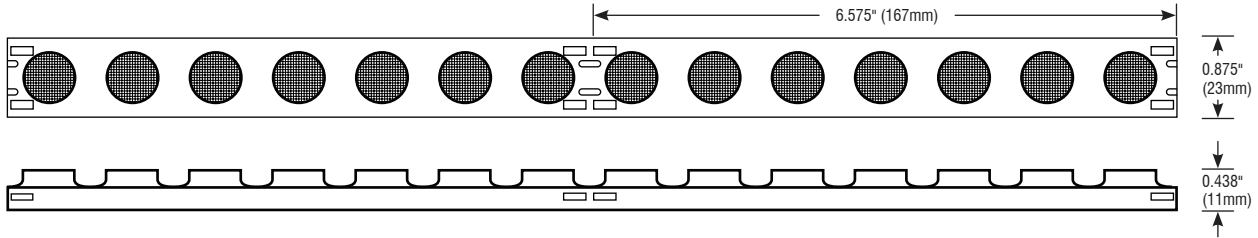

FLOPTIX™

FLEXIBLE OPTICS

Fixture Type: _____

Project: _____

Location: _____

MODEL	FX-24K-650	FX-27K-650	FX-30K-650	FX-35K-650	FX-40K-650	FX-50K-650
KELVIN	2400K	2700K	3000K	3500K	4000K	5000K
LUMENS	572 lm/ft	597 lm/ft	632 lm/ft	666 lm/ft	691 lm/ft	705 lm/ft

PRODUCT FEATURES

- Factory Built to Length
- Multiple Beam Options
- Flexible
- IP67