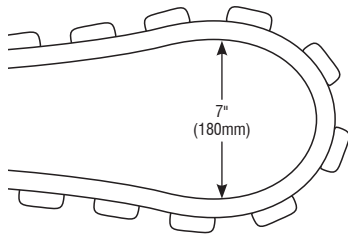

### SPECIFICATIONS

Series	FX—Floptix
Input Voltage	24 VDC
Watts per Foot	5.85W/ft
Beam Angle	20°, 30°, 40°, 50°, and 20° × 30°
Max Run Length	16 ft per Power Feed
Cut Intervals	6.575" (167mm)
Bend Diameter	7" (180mm)
Tape Dimensions	0.875" (23mm) × 0.438" (11mm)
CRI	90+
Dimming Options	PWM, Triac, 0–10V, DMX, Hi-lume
Temp Range	-40°F (-40°C) to 113°F (45°C)

### ORDERING INFORMATION

Example: FX-24K-650-20-E-5FT-5.75IN

Item	CCT	Output	Beam Angle	Feed Point	Feet	Inches
<b>FX</b>		<b>650</b>			<b>_ FT</b>	<b>_ IN</b>
FX—Floptix	24K—2400K 27K—2700K 30K—3000K 35K—3500K 40K—4000K 50K—5000K	650—650 lm/ft	20—20° 30—30° 40—40° 50—50° 2030—20° × 30°	SL—Side Feed Left SR—Side Feed Right E—End Feed B—Bottom Feed	<b>Length</b> — Enter number of feet, followed by any remaining inches. (i.e. 5FT-5.75IN) <i>Max run length is 16ft per Power Feed.</i>	

Conforms to ANSI/UL Standard 2108  
 Certified to CAN/CSA Standard C22.2 No. 250.0

**FLOPTIX™**  
FLEXIBLE OPTICS

**FEED POINT GUIDE**

**MOUNTING CLIPS (10 PER PACK)**

**SPECIFICATIONS**

Model	FX-CM-CLP
Material	Stainless Steel
Length	0.59" (15mm)
Width	1.052" (26.72mm)
Height	0.452" (11.47mm)
Internal Width	0.997" (25.33mm)

**ALUMINUM CHANNEL**

**SPECIFICATIONS**

Model	FX-CM-CH
Material	Aluminum
Length	39.37" (1m)
Width	1.181" (30mm)
Height	0.421" (10.7mm)
Internal Width	1.083" (27.5mm)