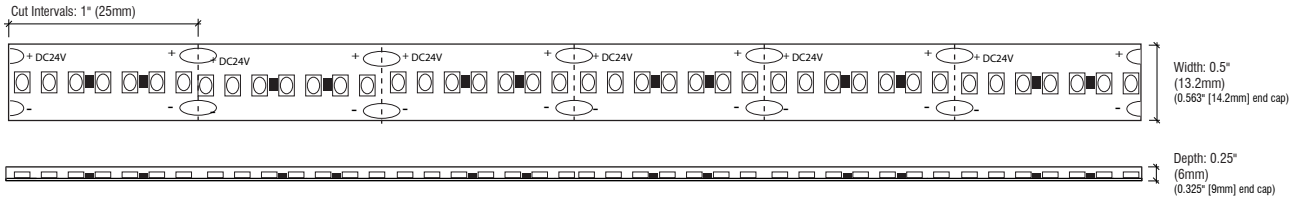

# DIRECT VIEW 700 (OUTDOOR)

DV-SERIES | RUBBER COATED | LINEAR LED LIGHTING

Fixture Type: \_\_\_\_\_

Project: \_\_\_\_\_

Location: \_\_\_\_\_

MODEL:	DV27K-WR-24V	DV30K-WR-24V	DV35K-WR-24V	DV40K-WR-24V	DV50K-WR-24V
<b>Kelvin</b>	2700K	3000K	3500K	4000K	5000K
<b>Lumens</b>	658 lm/ft	670 lm/ft	690 lm/ft	704 lm/ft	723 lm/ft
<b>Rating</b>	IP67	IP67	IP67	IP67	IP67

## SPECIFICATIONS

Series	DV - Direct View 700 (Outdoor)
Input Voltage	24V DC / Constant Voltage
Watts per Foot	5.3W/ft @ Maximum Run Length
Beam Spread	120°
Max Run Length	Unlimited, power every 15ft
Production Intervals	1" (25mm)
End Cap Dimensions	0.563" (14.2mm) x 0.325" (9mm)
Tape Dimensions	0.5" (13.2mm) x 0.25" (6mm)
CRI	90+
Diode	Epistar 2016
Dimming Options	PWM, Triac, 0-10V, DMX, Hi-lume
Temp Range	-40°F (-40°C) to 149°F (65°C)

## TOTAL WATTAGE USED AT EACH LENGTH

1ft	2ft	3ft	4ft	5ft	6ft	7ft	8ft	9ft	10ft	11ft	12ft	13ft	14ft	15ft
7.7	15.1	22.3	29.5	35.8	41.9	47.2	52.4	57.8	62.7	66.1	70	73.3	76.7	80.1

Conforms to ANSI/UL Standard 2108  
 Certified to CAN/CSA Standard C22.2 No. 250.0