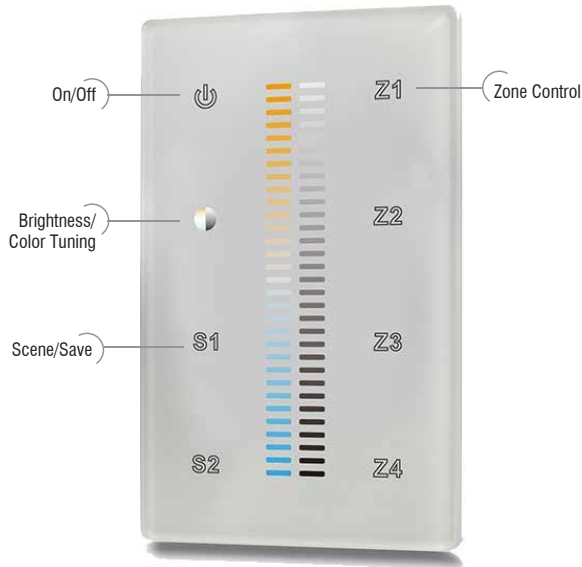

DMXC-2C-4Z-IW-W

4-ZONE | CCT | IN-WALL CONTROL STATION

Fixture Type: _____

Project: _____

Location: _____

PRODUCT FEATURES

- Controls up to four zones separately or synchronously
- Saves up to two scenes per zone
- Compatible with DMXD-series decoders
- Can control multiple DMX decoders
- Compatible with standard 1-gang electrical box
- Sensitive glass touch panel
- Remembers last scene
- Backlit

WIRING & DIMENSIONS

SPECIFICATIONS

Model	DMXC-2C-4Z-IW-W
Device Color	White
Voltage	12-24V DC
DMX Wired Control	Yes
DMX Channels	8
Dimensions L*W*D	4-3/4" x 2-15/16" x 1-13/16"
IP Rating	IP20
Temp Range	-4°F to 122°F
Color Touch Sensitive	Yes
Dim Range	0-256