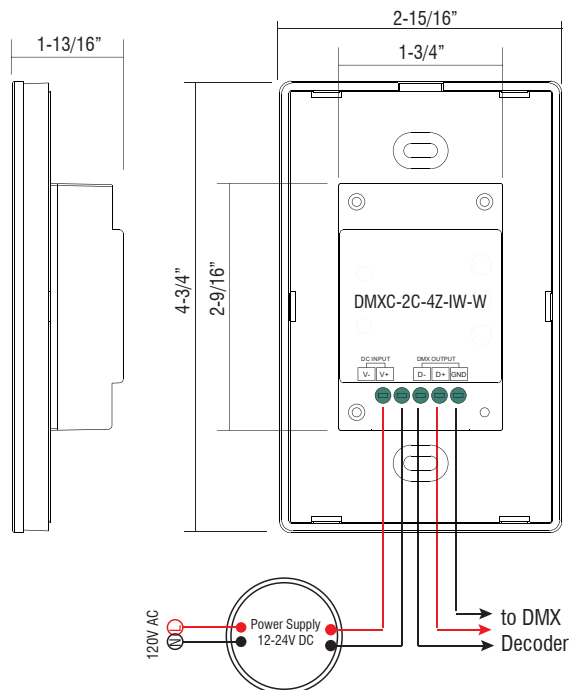

DMXC-2C-4Z-IW-W

4-ZONE | CCT | IN-WALL CONTROL STATION

Fixture Type: _____

Project: _____

Location: _____

PRODUCT FEATURES

- Controls up to four zones separately or synchronously
- Saves up to two scenes per zone
- Compatible with DMXD-series decoders
- Can control multiple DMX decoders
- Compatible with standard 1-gang electrical box
- Sensitive glass touch panel
- Remembers last scene
- Backlit

WIRING & DIMENSIONS

SPECIFICATIONS

Model	DMXC-2C-4Z-IW-W
Device Color	White
Voltage	12-24V DC
DMX Wired Control	Yes
DMX Channels	8
Dimensions L*W*D	4-3/4" x 2-15/16" x 1-13/16"
IP Rating	IP20
Temp Range	-4°F to 122°F
Color Touch Sensitive	Yes
Dim Range	0-256