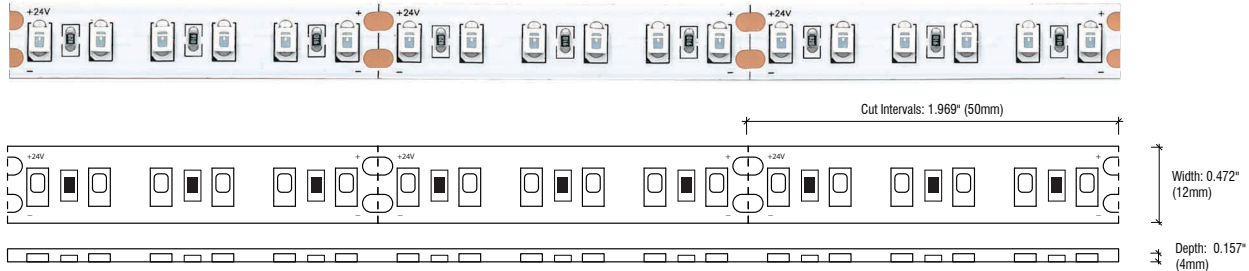

CRAYON (INDOOR/OUTDOOR)

10 COLOR OPTIONS | LINEAR LED LIGHTING

Fixture Type: _____

Project: _____

Location: _____

MODEL:	CRN-RD-24V	CRN-GR-24V	CRN-BL-24V	CRN-YL-24V	CRN-PI-24V
Color	RED	GREEN	BLUE	YELLOW	PINK
Lumens	165 lm/ft	366 lm/ft	91 lm/ft	128 lm/ft	220 lm/ft
MODEL:	CRN-AM-24V	CRN-GL-24V	CRN-LB-24V	CRN-LG-24V	CRN-VI-24V
Color	AMBER	GOLDEN	LIGHT BLUE	LIGHT GREEN	VIOLET
Lumens	256 lm/ft	366 lm/ft	220 lm/ft	420 lm/ft	110 lm/ft

Series	CRN - Crayon (Indoor/Outdoor)
Input Voltage	24V DC / Constant Voltage
Watts per Foot	3.39W/ft @ Maximum Run Length
Beam Spread	120°
Max Run Length	Unlimited, power every 16ft
Production Intervals	1.97" (50mm)
Tape Dimensions	0.472" (12mm) × 0.157" (4mm)
End Cap Dimensions	0.511" (13mm) × 0.276" (7mm)
Dimming Options	PWM, Triac, 0-10V, DMX, Hi-lume
Temp Range	-4°F (-20°C) to 113°F (45°C)

TOTAL WATTAGE USED AT EACH LENGTH

1ft	2ft	3ft	4ft	5ft	6ft	7ft	8ft
3.6	7.2	10.7	14.2	17.7	21.2	24.6	28
9ft	10ft	11ft	12ft	13ft	14ft	15ft	16ft
31.4	34.8	38.1	41.4	44.7	47.9	51.1	54.3

Conforms to ANSI/UL Standard 2108
 Certified to CAN/CSA Standard C22.2 No. 250.0