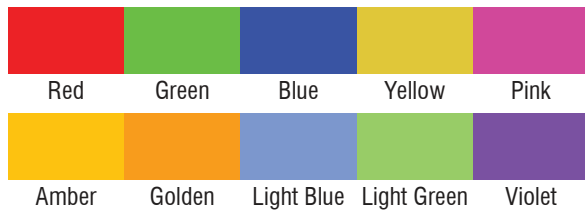

SOLID LED COLOR SELECTION

SPECIFICATIONS

Series	CRN - Crayon (Indoor/Outdoor)
Input Voltage	24V DC / Constant Voltage
Watts per Foot	3.39W/ft @ Maximum Run Length
Beam Spread	120°
Max Run Length	Unlimited, power every 16ft
Production Intervals	1.97" (50mm)
Tape Dimensions	0.472" (12mm) × 0.157" (4mm)
End Cap Dimensions	0.511" (13mm) × 0.276" (7mm)
Dimming Options	PWM, Triac, 0-10V, DMX, Hi-lume
Temp Range	-4°F (-20°C) to 113°F (45°C)

TOTAL WATTAGE USED AT EACH LENGTH

1ft	2ft	3ft	4ft	5ft	6ft	7ft	8ft
3.6	7.2	10.7	14.2	17.7	21.2	24.6	28
9ft	10ft	11ft	12ft	13ft	14ft	15ft	16ft
31.4	34.8	38.1	41.4	44.7	47.9	51.1	54.3

Conforms to ANSI/UL Standard 2108
Certified to CAN/CSA Standard C22.2 No. 250.0