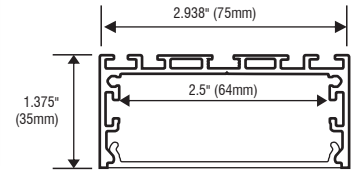

### SPECIFICATIONS

Model	CH-048-R1-F
Length	78.74" (2m)
Overall Width	2.938" (75mm)
Internal Width	2.5" (64mm)
Height	1.375" (35mm)

White lens (WH)

2M Suspension cable (SP)

Mounting clip (CP)

90° L-connector

End cap without hole

90° connector

T-connector

90° Inside L-connector