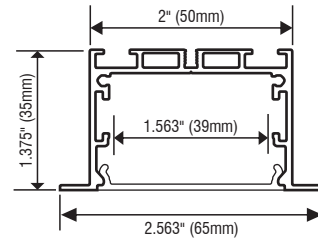

CH-045-R-E

EXTRUDED ALUMINUM MOUNTING CHANNEL

Fixture Type: _____

Project: _____

Location: _____

PRODUCT FEATURES

- Available in 2 meter sections
- Extruded aluminum construction
- Anodized matte finish
- Consult factory for custom lengths & finishes

SPECIFICATIONS

Model	CH-045-R-E
Length	78.74" (2m)
Overall Width	2.563" (65mm)
Internal Width	1.563" (39mm)
Height	1.375" (35mm)

White lens (WH)

Mounting Clip (CP)

End cap without hole

ORDERING INFORMATION