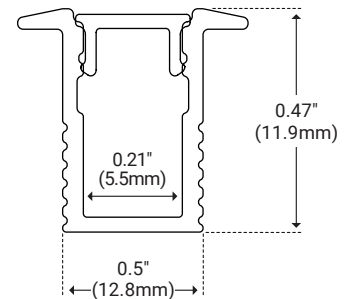

FIXTURE TYPE _____

PROJECT NAME _____

LOCATION _____

CH-0404

THIN LINE

I Description

Add Linear Lighting to the Tightest of Spaces With Our Thin Line Tape and Channel
Store in Temperature-Controlled Environment

I Features

- Available In 78.74" (2m) Sections
- Extruded Aluminum Construction
- Anodized Matte Finish
- Consult Factory for Custom Lengths
- Available in Various Finish Colors

I Dimensions

Length	78.74" (2m)
Width (External)	0.5" (12.8mm)
Width (Internal)	0.21" (5.5mm)
Height	0.47" (11.9mm)

I Ordering Code Builder

Example: CH0404-2-WH-EC

I Lens

White Lens

Unit Number	CH-LNS-AI-WH-2M	Ordering Code WH
Dimension	L 78.74" (2m) W 0.26" (6.6mm)	H 0.12" (3.1mm)
Light transmission	70%	

Black Lens

Unit Number	CH-LNS-AI-BK-2M	Ordering Code BK
Dimension	L 78.74" (2m) W 0.26" (6.6mm)	H 0.12" (3.1mm)
Light transmission	30%	

I End Cap

End Cap Pair

Unit Number	CH-EC-0404	Ordering Code EC
Dimension	L 0.34" (8.7mm) W 0.5" (12.8mm)	H 0.47" (11.9mm)