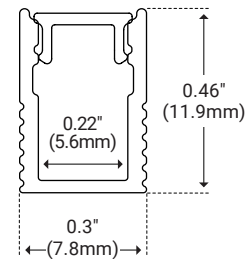

FIXTURE TYPE _____

PROJECT NAME _____

LOCATION _____

CH-0403

THIN LINE

I Description

Add Linear Lighting to the Tightest of Spaces With Our Thin Line Tape and Channel Store in Temperature-Controlled Environment

I Features

- Available In 78.74" (2m) Sections
- Extruded Aluminum Construction
- Anodized Matte Finish
- Consult Factory for Custom Lengths
- Available in Various Finish Colors

I Dimensions

Length	78.74" (2m)
Width (External)	0.3" (7.8mm)
Width (Internal)	0.22" (5.6mm)
Height	0.46" (11.9mm)

White Lens

Unit Number	CH-LNS-AI-WH-2M	Ordering Code WH
Dimension	L 78.74" (2m) W 0.26" (6.6mm)	H 0.12" (3.1mm)
Light transmission	70%	

Black Lens

Unit Number	CH-LNS-AI-BK-2M	Ordering Code BK
Dimension	L 78.74" (2m) W 0.26" (6.6mm)	H 0.12" (3.1mm)
Light transmission	30%	

I Mounts

Metal Mounting Clips

Unit Number	CH-CLP-0403-M	Ordering Code MMC
Dimension	L 0.59" (15mm) W 0.4" (10.29mm)	H 0.48" (12.3mm)

I End Cap

End Cap Pair

Unit Number	CH-EC-0403	Ordering Code EC
Dimension	L 0.23" (5.9mm) W 0.3" (7.8mm)	H 0.47" (12mm)