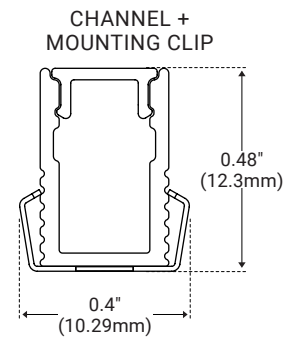

FIXTURE TYPE _____

PROJECT NAME _____

LOCATION _____

CH-0403

THIN LINE

I Description

Add Linear Lighting to the Tightest of Spaces With Our Thin Line Tape and Channel Store in Temperature-Controlled Environment

I Features

- Available In 78.74" (2m) Sections
- Extruded Aluminum Construction
- Anodized Matte Finish
- Consult Factory for Custom Lengths
- Available in Various Finish Colors

I Dimensions

Length	78.74" (2m)
Width (External)	0.3" (7.8mm)
Width (Internal)	0.22" (5.6mm)
Height	0.46" (11.9mm)

White Lens

Unit Number	CH-LNS-AI-WH-2M	Ordering Code WH
Dimension	L 78.74" (2m) W 0.26" (6.6mm)	H 0.12" (3.1mm)
Light transmission	70%	

Black Lens

Unit Number	CH-LNS-AI-BK-2M	Ordering Code BK
Dimension	L 78.74" (2m) W 0.26" (6.6mm)	H 0.12" (3.1mm)
Light transmission	30%	

I Mounts

Metal Mounting Clips

Unit Number	CH-CLP-0403-M	Ordering Code MMC
Dimension	L 0.59" (15mm) W 0.4" (10.29mm)	H 0.48" (12.3mm)

I End Cap

End Cap Pair

Unit Number	CH-EC-0403	Ordering Code EC
Dimension	L 0.23" (5.9mm) W 0.3" (7.8mm)	H 0.47" (12mm)