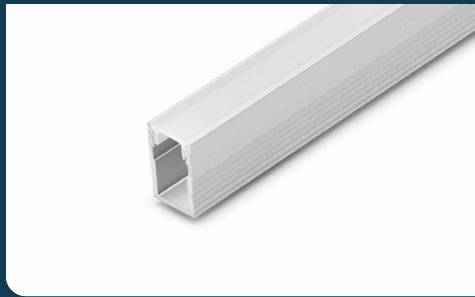

FIXTURE TYPE _____

PROJECT NAME _____

LOCATION _____

CH-0403

THIN LINE

I Description

Add Linear Lighting to the Tightest of Spaces With Our Thin Line Tape and Channel Store in Temperature-Controlled Environment

I Features

- Available In 78.74" (2m) Sections
- Extruded Aluminum Construction
- Anodized Matte Finish
- Consult Factory for Custom Lengths
- Available in Various Finish Colors

I Dimensions

Length	78.74" (2m)
Width (External)	0.3" (7.8mm)
Width (Internal)	0.22" (5.6mm)
Height	0.46" (11.9mm)