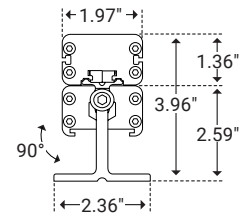

3" Stand Off

Unit Number	Z-07-S3
Ordering Code	S3
Foot Length	1.18" (30mm)
Foot Width	2.36" (60mm)
Stand Off Height	2.59" (66mm)