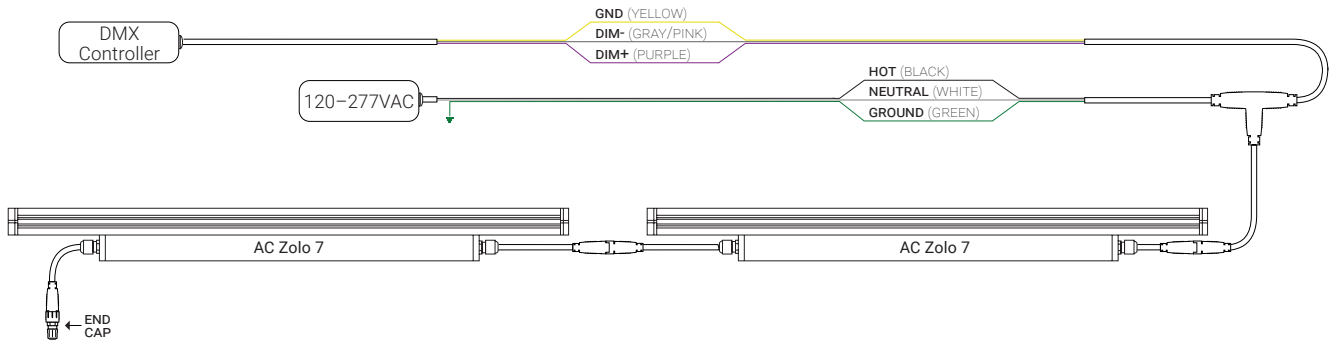

L Bracket

Unit Number	Z-07-L3
Ordering Code	L3
Foot Length	1.18" (30mm)
Foot Width	2.36" (59.9mm)
Stand Off Height	2.64" (66.9mm)

| Glare Options

Louver

Unit Number	Z-07-LV
Ordering Code	LV
Louver Width	2.10" (53.3mm)
Louver Height	0.78" (20mm)
Overall Height	1.29" (33mm)

Asymmetric Louver

Unit Number	Z-07-ALV
Ordering Code	ALV
Louver Width	2.10" (53.3mm)
Louver Height	0.78" (20mm)
Overall Height	1.29" (33mm)

| Power & Connectors

Power Lead

Unit Number	Length
Z-7AC-FML-6	6ft
Z-7AC-FML-20	20ft
Z-7AC-FML-50	50ft

Connector

Unit Number	Length
Z-7AC-FMC-1	1ft
Z-7AC-FMC-2	2ft
Z-7AC-FMC-6	6ft

T-Connector

Unit Number	Z-7AC-TCONNECTOR
-------------	------------------

End Cap

Unit Number	Z-7AC-END-DMX
	Z-7AC-END

| Wiring Options

DMX

| Daisy Chain

Multiple Fixtures

Multiple Power Sources