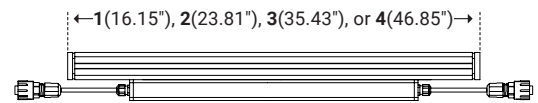

Dimensions

Length	Variable (see below)
Width	1.97" (50mm)
Height	2.70" (69.3mm)

Specifications

Input Voltage	120–277VAC
Watts per Foot	15W*
Lumen per Watt	38 lm/W
Lumen per Foot	715 lm/ft
Beam Spread	20°, 25°, 35°, 50°
Max Run Length	50ft at 120VAC
CRI	85*
Dimming Options	DMX
Operating Temp. Range	-40°F (-40°C) to 140°F (60°C)

* Customizable—Consult Factory

I Ordering Code Builder

Item	Length	Power*	Fixture Type	Dimming
Z7AC Z7AC—AC Zolo 7	1 —16.15" (410mm) 2 —23.81" (605mm) 3 —35.43" (900mm) 4 —46.85" (1190mm)	15 —15W/ft	C —Combined	X —DMX
Color*	Beam Angle	Mounting	Finish*	Option
35 35—3500K	20 —20° 25 —25° 35 —35° 50 —50°	S2 —2" Stand Off S3 —3" Stand Off GS —Ground Stake L3 —L Bracket	TG —Titanium Gray BK —Black WH —White	NA —None LV —Louver ALV —Asymmetric Louver

3" Stand Off

Unit Number	Z-07-S3
Ordering Code	S3
Foot Length	1.18" (30mm)
Foot Width	2.36" (60mm)
Stand Off Height	2.59" (66mm)

Ground Stake

Unit Number	Z-07-GS
Ordering Code	GS
Stake Length	8.23" (209mm)
Stake Width	1.96" (50mm)

Asymmetric Louver

Unit Number	Z-07-ALV
Ordering Code	ALV
Louver Width	2.10" (53.3mm)
Louver Height	0.78" (20mm)
Overall Height	1.29" (33mm)

| Power & Connectors

Power Lead

Unit Number	Length
Z-7AC-FML-6	6ft
Z-7AC-FML-20	20ft
Z-7AC-FML-50	50ft