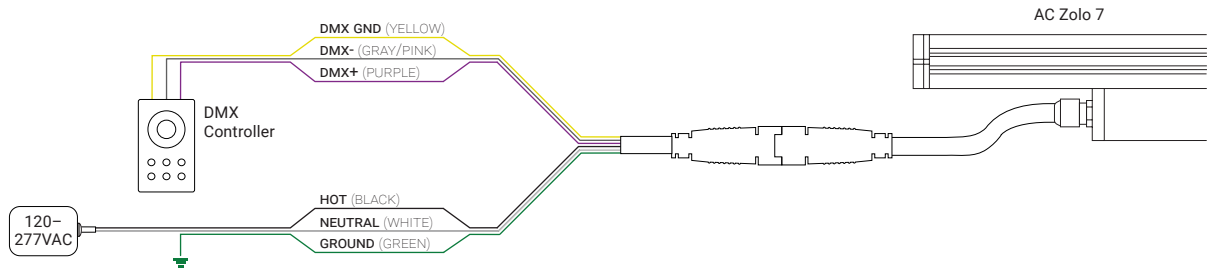

Asymmetric Louver

Unit Number	Z-07-ALV
Ordering Code	ALV
Louver Width	2.10" (53.3mm)
Louver Height	0.78" (20mm)
Overall Height	1.29" (33mm)

| Power & Connectors

Power Lead

Unit Number	Length
Z-7AC-FML-6	6ft
Z-7AC-FML-20	20ft
Z-7AC-FML-50	50ft

Connector

Unit Number	Length
Z-7AC-FMC-1	1ft
Z-7AC-FMC-2	2ft
Z-7AC-FMC-6	6ft

T-Connector

Unit Number	Z-7AC-TCONNECTOR
-------------	------------------

End Cap

Unit Number	Z-7AC-END-DMX
	Z-7AC-END

| Wiring Options

DMX

| Daisy Chain

Multiple Fixtures

Multiple Power Sources