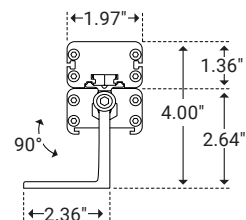

Dimensions

Length	Variable (see below)
Width	1.97" (50mm)
Height	2.70" (69.3mm)

Specifications

Input Voltage	120–277VAC
Watts per Foot	15W*
Lumen per Watt	38 lm/W
Lumen per Foot	715 lm/ft
Beam Spread	20°, 25°, 35°, 50°
Max Run Length	50ft at 120VAC
CRI	85*
Dimming Options	DMX
Operating Temp. Range	-40°F (-40°C) to 140°F (60°C)

3" Stand Off

Unit Number	Z-07-S3
Ordering Code	S3
Foot Length	1.18" (30mm)
Foot Width	2.36" (60mm)
Stand Off Height	2.59" (66mm)

Ground Stake

Unit Number	Z-07-GS
Ordering Code	GS
Stake Length	8.23" (209mm)
Stake Width	1.96" (50mm)

L Bracket

Unit Number	Z-07-L3
Ordering Code	L3
Foot Length	1.18" (30mm)
Foot Width	2.36" (59.9mm)
Stand Off Height	2.64" (66.9mm)

| Glare Options

Louver

Unit Number	Z-07-LV
Ordering Code	LV
Louver Width	2.10" (53.3mm)
Louver Height	0.78" (20mm)
Overall Height	1.29" (33mm)

Asymmetric Louver

Unit Number	Z-07-ALV
Ordering Code	ALV
Louver Width	2.10" (53.3mm)
Louver Height	0.78" (20mm)
Overall Height	1.29" (33mm)

| Power & Connectors

Power Lead

Unit Number	Length
Z-7AC-FML-6	6ft
Z-7AC-FML-20	20ft
Z-7AC-FML-50	50ft