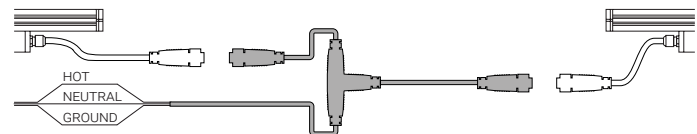

Asymmetric Louver

Unit Number	Z-07-ALV
Ordering Code	ALV
Louver Width	2.10" (53.3mm)
Louver Height	0.78" (20mm)
Overall Height	1.29" (33mm)

| Power & Connectors

Power Lead

Unit Number	Length
Z-7AC-FML-6	6ft
Z-7AC-FML-20	20ft
Z-7AC-FML-50	50ft

Connector

Unit Number	Length
Z-7AC-FMC-1	1ft
Z-7AC-FMC-2	2ft
Z-7AC-FMC-6	6ft

T-Connector

Unit Number	Z-7AC-TCONNECTOR
-------------	------------------

End Cap

Unit Number	Z-7AC-END-DMX
	Z-7AC-END

| Wiring Options