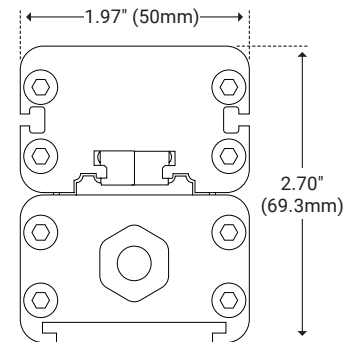

Dimensions

Length	Variable (see below)
Width	1.97" (50mm)
Height	2.70" (69.3mm)

Specifications

Input Voltage	120–277VAC
Watts per Foot	15W*
Lumen per Watt	38 lm/W
Lumen per Foot	715 lm/ft
Beam Spread	20°, 25°, 35°, 50°
Max Run Length	50ft at 120VAC
CRI	85*
Dimming Options	DMX
Operating Temp. Range	-40°F (-40°C) to 140°F (60°C)

* Customizable—Consult Factory

I Ordering Code Builder

Item	Length	Power*	Fixture Type	Dimming
Z7AC Z7AC—AC Zolo 7	1 —16.15" (410mm) 2 —23.81" (605mm) 3 —35.43" (900mm) 4 —46.85" (1190mm)	15 —15W/ft	C —Combined	X —DMX
Color*	Beam Angle	Mounting	Finish*	Option
35 35—3500K	20 —20° 25 —25° 35 —35° 50 —50°	S2 —2" Stand Off S3 —3" Stand Off GS —Ground Stake L3 —L Bracket	TG —Titanium Gray BK —Black WH —White	NA —None LV —Louver ALV —Asymmetric Louver

Example: Z7AC-1-15-C-X-35-20-S2-TG-LV

* Customizable—Consult Factory

I Mounting

2" Stand Off

Unit Number	Z-07-S2
Ordering Code	S2
Foot Length	1.18" (30mm)
Foot Width	2.36" (60mm)
Stand Off Height	1.83" (46.4mm)

Asymmetric Louver

Unit Number	Z-07-ALV
Ordering Code	ALV
Louver Width	2.10" (53.3mm)
Louver Height	0.78" (20mm)
Overall Height	1.29" (33mm)

| Power & Connectors

Power Lead

Unit Number	Length
Z-7AC-FML-6	6ft
Z-7AC-FML-20	20ft
Z-7AC-FML-50	50ft