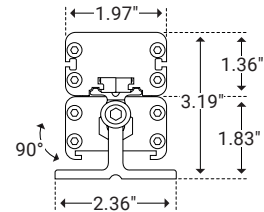

Dimensions

Length	Variable (see below)
Width	1.97" (50mm)
Height	2.70" (69.3mm)

Specifications

Input Voltage	120–277VAC
Watts per Foot	15W*
Lumen per Watt	38 lm/W
Lumen per Foot	715 lm/ft
Beam Spread	20°, 25°, 35°, 50°
Max Run Length	50ft at 120VAC
CRI	85*
Dimming Options	DMX
Operating Temp. Range	-40°F (-40°C) to 140°F (60°C)

Example: Z7AC-1-15-C-X-35-20-S2-TG-LV

* Customizable—Consult Factory

I Mounting

2" Stand Off

Unit Number	Z-07-S2
Ordering Code	S2
Foot Length	1.18" (30mm)
Foot Width	2.36" (60mm)
Stand Off Height	1.83" (46.4mm)

L Bracket

Unit Number	Z-07-L3
Ordering Code	L3
Foot Length	1.18" (30mm)
Foot Width	2.36" (59.9mm)
Stand Off Height	2.64" (66.9mm)

| Glare Options

Louver

Unit Number	Z-07-LV
Ordering Code	LV
Louver Width	2.10" (53.3mm)
Louver Height	0.78" (20mm)
Overall Height	1.29" (33mm)

Asymmetric Louver

Unit Number	Z-07-ALV
Ordering Code	ALV
Louver Width	2.10" (53.3mm)
Louver Height	0.78" (20mm)
Overall Height	1.29" (33mm)

| Power & Connectors

Power Lead

Unit Number	Length
Z-7AC-FML-6	6ft
Z-7AC-FML-20	20ft
Z-7AC-FML-50	50ft