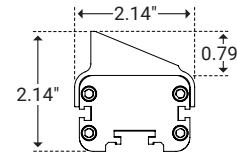

Example: Z7-1-11W-27-1050-S2-TG-NA

* Customizable—Consult Factory

Dimensions

Length	12.32" (313mm), 23.81" (605mm), 35.43" (900mm), 46.85" (1190mm)
Width	1.97" (50.0mm)
Height	1.35" (34.4mm)

Mounting

2" Stand Off

Mounting Clip

Unit Number	Z-07-CP
Ordering Code	CP
Length	0.98" (25.0mm)
Width	1.35" (34.3mm)
Stand Off Height	0.67" (17.0mm)

Ground Stake

Unit Number	Z-07-GS
Ordering Code	GS
Diameter	ø2.05" (52.1mm)
Stand Off Height	9.64" (244.8mm)
Rotation	70°

I Mounting

L Bracket

Unit Number	Z-07-L3
Ordering Code	L3
Foot Length	1.18" (30.0mm)
Foot Width	2.36" (60.0mm)
Stand Off Height	2.67" (67.9mm)

I Options

Louver

Unit Number	Z-07-LV
Ordering Code	LV
Louver Width	2.14" (54.3mm)
Louver Height	0.79" (20.0mm)
Overall Height	1.34" (33.0mm)

Asymmetric Louver

Unit Number	Z-07-ALV
Ordering Code	ALV
Louver Width	2.14" (54.3mm)
Louver Height	0.79" (20.0mm)
Overall Height	1.34" (34.0mm)

I Power & Connectors Options

Power Lead

Unit Number	Length
Z-57-FML-6	6ft
Z-57-FML-20	20ft
Z-57-FML-50	50ft