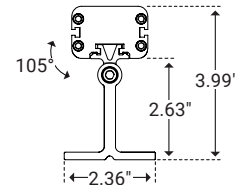

Example: Z7-1-11W-27-1050-S2-TG-NA

* Customizable—Consult Factory

Dimensions

Length	12.32" (313mm), 23.81" (605mm), 35.43" (900mm), 46.85" (1190mm)
Width	1.97" (50.0mm)
Height	1.35" (34.4mm)

Mounting

2" Stand Off

Unit Number	Z-07-S2
Ordering Code	S2
Length	1.18" (30.0mm)
Width	2.36" (60.0mm)
Stand Off Height	1.87" (47.4mm)
Rotation	90°

3" Stand Off

Unit Number	Z-07-S3
Ordering Code	S3
Length	1.18" (30.0mm)
Width	2.36" (60.0mm)
Stand Off Height	2.63" (66.9mm)
Rotation	105°

Mounting Clip

Unit Number	Z-07-CP
Ordering Code	CP
Length	0.98" (25.0mm)
Width	1.35" (34.3mm)
Stand Off Height	0.67" (17.0mm)

Ground Stake

Unit Number	Z-07-GS
Ordering Code	GS
Diameter	ø2.05" (52.1mm)
Stand Off Height	9.64" (244.8mm)
Rotation	70°

Asymmetric Louver

Unit Number	Z-07-ALV
Ordering Code	ALV
Louver Width	2.14" (54.3mm)
Louver Height	0.79" (20.0mm)
Overall Height	1.34" (34.0mm)

I Power & Connectors Options

Power Lead

Unit Number	Length
Z-57-FML-6	6ft
Z-57-FML-20	20ft
Z-57-FML-50	50ft