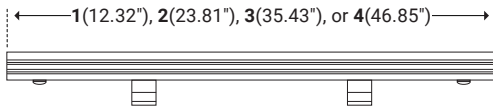

Specifications

Input Voltage	24V DC/Constant Voltage
Watts per Foot	11W/ft*
Lumen per Watt	100 lm/W
Lumen per Foot	1100 lm/ft
Beam Spread	10°×50°, 25°×40°, 15°, 30°
Max Run Length	8 ft
CRI	85*
Operating Temp.	-40°F (-40°C) to 140°F (60°C)
Storage Temp.	-22°F (-30°C) to 140°F (60°C)

Product Code Builder

Item	Length	Power*	Temp/Color*
Z7		11W	
Z7—Zolo 7	1—12.32" (313mm) 2—23.81" (605mm) 3—35.43" (900mm) 4—46.85" (1190mm)	11W—11W/ft	27—2700K 30—3000K 35—3500K 40—4000K
Beam Angle	Mounting	Finish*	Option
1050—10°×50° 2540—25°×40° 15—15° 30—30°	S2—2" Stand Off S3—3" Stand Off CP—Mounting Clip GS—Ground Stake L3—L Bracket	TG—Titanium Gray BK—Black WH—White	NA—None LV—Louver ALV—Asymmetric Louver

Example: Z7-1-11W-27-1050-S2-TG-NA

* Customizable—Consult Factory

Dimensions

Length	12.32" (313mm), 23.81" (605mm), 35.43" (900mm), 46.85" (1190mm)
Width	1.97" (50.0mm)
Height	1.35" (34.4mm)

Mounting

2" Stand Off

Unit Number	Z-07-S2
Ordering Code	S2
Length	1.18" (30.0mm)
Width	2.36" (60.0mm)
Stand Off Height	1.87" (47.4mm)
Rotation	90°

3" Stand Off

Unit Number	Z-07-S3
Ordering Code	S3
Length	1.18" (30.0mm)
Width	2.36" (60.0mm)
Stand Off Height	2.63" (66.9mm)
Rotation	105°