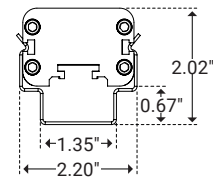

Example: Z7-1-11W-27-1050-S2-TG-NA

* Customizable—Consult Factory

Dimensions

Length	12.32" (313mm), 23.81" (605mm), 35.43" (900mm), 46.85" (1190mm)
Width	1.97" (50.0mm)
Height	1.35" (34.4mm)

Mounting

2" Stand Off

Unit Number	Z-07-S2
Ordering Code	S2
Length	1.18" (30.0mm)
Width	2.36" (60.0mm)
Stand Off Height	1.87" (47.4mm)
Rotation	90°

3" Stand Off

Unit Number	Z-07-S3
Ordering Code	S3
Length	1.18" (30.0mm)
Width	2.36" (60.0mm)
Stand Off Height	2.63" (66.9mm)
Rotation	105°

Mounting Clip

Unit Number	Z-07-CP
Ordering Code	CP
Length	0.98" (25.0mm)
Width	1.35" (34.3mm)
Stand Off Height	0.67" (17.0mm)

Ground Stake

Unit Number	Z-07-GS
Ordering Code	GS
Diameter	ø2.05" (52.1mm)
Stand Off Height	9.64" (244.8mm)
Rotation	70°

Asymmetric Louver

Unit Number	Z-07-ALV
Ordering Code	ALV
Louver Width	2.14" (54.3mm)
Louver Height	0.79" (20.0mm)
Overall Height	1.34" (34.0mm)

I Power & Connectors Options

Power Lead

Unit Number	Length
Z-57-FML-6	6ft
Z-57-FML-20	20ft
Z-57-FML-50	50ft