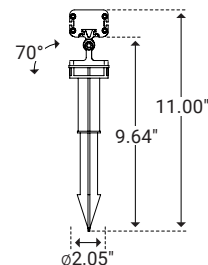

Example: Z7-1-11W-27-1050-S2-TG-NA

* Customizable—Consult Factory

Dimensions

Length	12.32" (313mm), 23.81" (605mm), 35.43" (900mm), 46.85" (1190mm)
Width	1.97" (50.0mm)
Height	1.35" (34.4mm)

Mounting

2" Stand Off

Mounting Clip

Unit Number	Z-07-CP
Ordering Code	CP
Length	0.98" (25.0mm)
Width	1.35" (34.3mm)
Stand Off Height	0.67" (17.0mm)

Ground Stake

Unit Number	Z-07-GS
Ordering Code	GS
Diameter	ø2.05" (52.1mm)
Stand Off Height	9.64" (244.8mm)
Rotation	70°

I Mounting

L Bracket

Unit Number	Z-07-L3
Ordering Code	L3
Foot Length	1.18" (30.0mm)
Foot Width	2.36" (60.0mm)
Stand Off Height	2.67" (67.9mm)

I Options

Louver

Unit Number	Z-07-LV
Ordering Code	LV
Louver Width	2.14" (54.3mm)
Louver Height	0.79" (20.0mm)
Overall Height	1.34" (33.0mm)

Asymmetric Louver

Unit Number	Z-07-ALV
Ordering Code	ALV
Louver Width	2.14" (54.3mm)
Louver Height	0.79" (20.0mm)
Overall Height	1.34" (34.0mm)

I Power & Connectors Options

Power Lead

Unit Number	Length
Z-57-FML-6	6ft
Z-57-FML-20	20ft
Z-57-FML-50	50ft