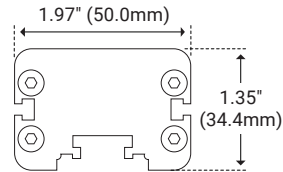

Product Code Builder

Item	Length	Power*	Temp/Color*
Z7		11W	
Z7—Zolo 7	1—12.32" (313mm) 2—23.81" (605mm) 3—35.43" (900mm) 4—46.85" (1190mm)	11W—11W/ft	27—2700K 30—3000K 35—3500K 40—4000K
Beam Angle	Mounting	Finish*	Option
1050—10°×50° 2540—25°×40° 15—15° 30—30°	S2—2" Stand Off S3—3" Stand Off CP—Mounting Clip GS—Ground Stake L3—L Bracket	TG—Titanium Gray BK—Black WH—White	NA—None LV—Louver ALV—Asymmetric Louver

Example: Z7-1-11W-27-1050-S2-TG-NA

* Customizable—Consult Factory

Dimensions

Length	12.32" (313mm), 23.81" (605mm), 35.43" (900mm), 46.85" (1190mm)
Width	1.97" (50.0mm)
Height	1.35" (34.4mm)

Mounting

2" Stand Off

Unit Number	Z-07-S2
Ordering Code	S2
Length	1.18" (30.0mm)
Width	2.36" (60.0mm)
Stand Off Height	1.87" (47.4mm)
Rotation	90°

3" Stand Off

Unit Number	Z-07-S3
Ordering Code	S3
Length	1.18" (30.0mm)
Width	2.36" (60.0mm)
Stand Off Height	2.63" (66.9mm)
Rotation	105°

Asymmetric Louver

Unit Number	Z-07-ALV
Ordering Code	ALV
Louver Width	2.14" (54.3mm)
Louver Height	0.79" (20.0mm)
Overall Height	1.34" (34.0mm)

I Power & Connectors Options

Power Lead

Unit Number	Length
Z-57-FML-6	6ft
Z-57-FML-20	20ft
Z-57-FML-50	50ft