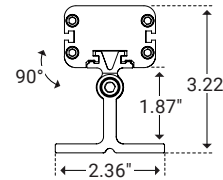

Example: Z7-1-11W-27-1050-S2-TG-NA

* Customizable—Consult Factory

Dimensions

Length	12.32" (313mm), 23.81" (605mm), 35.43" (900mm), 46.85" (1190mm)
Width	1.97" (50.0mm)
Height	1.35" (34.4mm)

Mounting

2" Stand Off

Unit Number	Z-07-S2
Ordering Code	S2
Length	1.18" (30.0mm)
Width	2.36" (60.0mm)
Stand Off Height	1.87" (47.4mm)
Rotation	90°

3" Stand Off

Unit Number	Z-07-S3
Ordering Code	S3
Length	1.18" (30.0mm)
Width	2.36" (60.0mm)
Stand Off Height	2.63" (66.9mm)
Rotation	105°

Mounting Clip

Unit Number	Z-07-CP
Ordering Code	CP
Length	0.98" (25.0mm)
Width	1.35" (34.3mm)
Stand Off Height	0.67" (17.0mm)

Ground Stake

Unit Number	Z-07-GS
Ordering Code	GS
Diameter	ø2.05" (52.1mm)
Stand Off Height	9.64" (244.8mm)
Rotation	70°

Asymmetric Louver

Unit Number	Z-07-ALV
Ordering Code	ALV
Louver Width	2.14" (54.3mm)
Louver Height	0.79" (20.0mm)
Overall Height	1.34" (34.0mm)

I Power & Connectors Options

Power Lead

Unit Number	Length
Z-57-FML-6	6ft
Z-57-FML-20	20ft
Z-57-FML-50	50ft