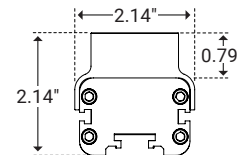

Example: Z7-1-11W-27-1050-S2-TG-NA

* Customizable—Consult Factory

Dimensions

Length	12.32" (313mm), 23.81" (605mm), 35.43" (900mm), 46.85" (1190mm)
Width	1.97" (50.0mm)
Height	1.35" (34.4mm)

Mounting

2" Stand Off

Mounting Clip

Unit Number	Z-07-CP
Ordering Code	CP
Length	0.98" (25.0mm)
Width	1.35" (34.3mm)
Stand Off Height	0.67" (17.0mm)

Ground Stake

Unit Number	Z-07-GS
Ordering Code	GS
Diameter	ø2.05" (52.1mm)
Stand Off Height	9.64" (244.8mm)
Rotation	70°

I Mounting

L Bracket

Unit Number	Z-07-L3
Ordering Code	L3
Foot Length	1.18" (30.0mm)
Foot Width	2.36" (60.0mm)
Stand Off Height	2.67" (67.9mm)

I Options

Louver

Unit Number	Z-07-LV
Ordering Code	LV
Louver Width	2.14" (54.3mm)
Louver Height	0.79" (20.0mm)
Overall Height	1.34" (33.0mm)

Asymmetric Louver

Unit Number	Z-07-ALV
Ordering Code	ALV
Louver Width	2.14" (54.3mm)
Louver Height	0.79" (20.0mm)
Overall Height	1.34" (34.0mm)

I Power & Connectors Options

Power Lead

Unit Number	Length
Z-57-FML-6	6ft
Z-57-FML-20	20ft
Z-57-FML-50	50ft