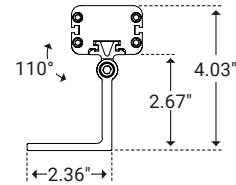

Example: Z7-1-11W-27-1050-S2-TG-NA

* Customizable—Consult Factory

Dimensions

Length	12.32" (313mm), 23.81" (605mm), 35.43" (900mm), 46.85" (1190mm)
Width	1.97" (50.0mm)
Height	1.35" (34.4mm)

Mounting

2" Stand Off

Mounting Clip

Unit Number	Z-07-CP
Ordering Code	CP
Length	0.98" (25.0mm)
Width	1.35" (34.3mm)
Stand Off Height	0.67" (17.0mm)

Ground Stake

Unit Number	Z-07-GS
Ordering Code	GS
Diameter	ø2.05" (52.1mm)
Stand Off Height	9.64" (244.8mm)
Rotation	70°

I Mounting

L Bracket

Unit Number	Z-07-L3
Ordering Code	L3
Foot Length	1.18" (30.0mm)
Foot Width	2.36" (60.0mm)
Stand Off Height	2.67" (67.9mm)

I Options

Louver

Unit Number	Z-07-LV
Ordering Code	LV
Louver Width	2.14" (54.3mm)
Louver Height	0.79" (20.0mm)
Overall Height	1.34" (33.0mm)

Asymmetric Louver

Unit Number	Z-07-ALV
Ordering Code	ALV
Louver Width	2.14" (54.3mm)
Louver Height	0.79" (20.0mm)
Overall Height	1.34" (34.0mm)

I Power & Connectors Options

Power Lead

Unit Number	Length
Z-57-FML-6	6ft
Z-57-FML-20	20ft
Z-57-FML-50	50ft