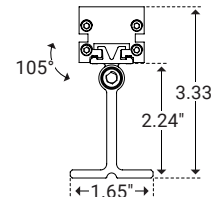

## Dimensions

Length	11.81" (300mm), 23.62" (600mm), 35.43" (900mm), 47.24" (1200mm)
Width	1.30" (33.0mm)
Height	1.08" (27.5mm)

### 1" Stand Off

Unit Number	Z-05-S1
Ordering Code	S1
Length	0.71" (18.0mm)
Width	1.26" (32.0mm)
Stand Off Height	1.13" (28.7mm)
Rotation	75°

### 2" Stand Off

Unit Number	Z-05-S2
Ordering Code	S2
Length	0.71" (18.0mm)
Width	1.65" (42.0mm)
Stand Off Height	2.24" (57.0mm)
Rotation	105°

### Mounting Clip

Unit Number	Z-05-CP
Ordering Code	CP
Length	1.18" (30.0mm)
Width	0.98" (25.0mm)
Stand Off Height	0.67" (17.0mm)