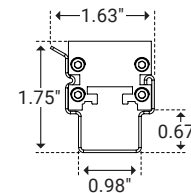

## Dimensions

Length	11.81" (300mm), 23.62" (600mm), 35.43" (900mm), 47.24" (1200mm)
Width	1.30" (33.0mm)
Height	1.08" (27.5mm)

### 1" Stand Off

Unit Number	Z-05-S1
Ordering Code	S1
Length	0.71" (18.0mm)
Width	1.26" (32.0mm)
Stand Off Height	1.13" (28.7mm)
Rotation	75°

### 2" Stand Off

Unit Number	Z-05-S2
Ordering Code	S2
Length	0.71" (18.0mm)
Width	1.65" (42.0mm)
Stand Off Height	2.24" (57.0mm)
Rotation	105°

### Mounting Clip

Unit Number	Z-05-CP
Ordering Code	CP
Length	1.18" (30.0mm)
Width	0.98" (25.0mm)
Stand Off Height	0.67" (17.0mm)