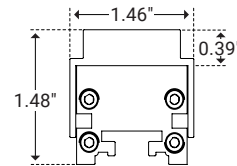

## Dimensions

Length	11.81" (300mm), 23.62" (600mm), 35.43" (900mm), 47.24" (1200mm)
Width	1.30" (33.0mm)
Height	1.08" (27.5mm)

### Ground Stake

Unit Number	Z-05-GS
Ordering Code	GS
Diameter	∅2.05" (52.1mm)
Stand Off Height	9.51" (241.6mm)
Rotation	95°

### Louver

Unit Number	Z-05-LV
Ordering Code	LV
Louver Width	1.46" (37.0mm)
Louver Height	0.39" (10.0mm)
Overall Height	1.18" (30.0mm)

### Asymmetric Louver

Unit Number	Z-05-ALV
Ordering Code	ALV
Louver Width	1.46" (37.0mm)
Louver Height	0.39" (10.0mm)
Overall Height	1.18" (30.0mm)