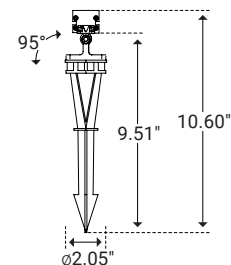

## Dimensions

Length	11.81" (300mm), 23.62" (600mm), 35.43" (900mm), 47.24" (1200mm)
Width	1.30" (33.0mm)
Height	1.08" (27.5mm)

### Mounting Clip

Unit Number	Z-05-CP
Ordering Code	CP
Length	1.18" (30.0mm)
Width	0.98" (25.0mm)
Stand Off Height	0.67" (17.0mm)

### Ground Stake

Unit Number	Z-05-GS
Ordering Code	GS
Diameter	∅2.05" (52.1mm)
Stand Off Height	9.51" (241.6mm)
Rotation	95°

### Louver

Unit Number	Z-05-LV
Ordering Code	LV
Louver Width	1.46" (37.0mm)
Louver Height	0.39" (10.0mm)
Overall Height	1.18" (30.0mm)