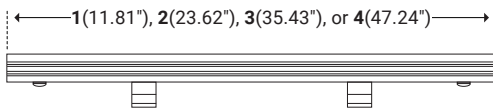

## Specifications

Input Voltage	24V DC/Constant Voltage
Watts per Foot	8W/ft*
Lumen per Watt	100 lm/W
Lumen per Foot	800 lm/ft
Beam Spread	25°, 30°, 50°, 25°x40°, 30°x55°
Max Run Length	12 ft
CRI	85*
Operating Temp.	-40°F (-40°C) to 140°F (60°C)
Storage Temp.	-22°F (-30°C) to 140°F (60°C)

## Dimensions

Length	11.81" (300mm), 23.62" (600mm), 35.43" (900mm), 47.24" (1200mm)
Width	1.30" (33.0mm)
Height	1.08" (27.5mm)