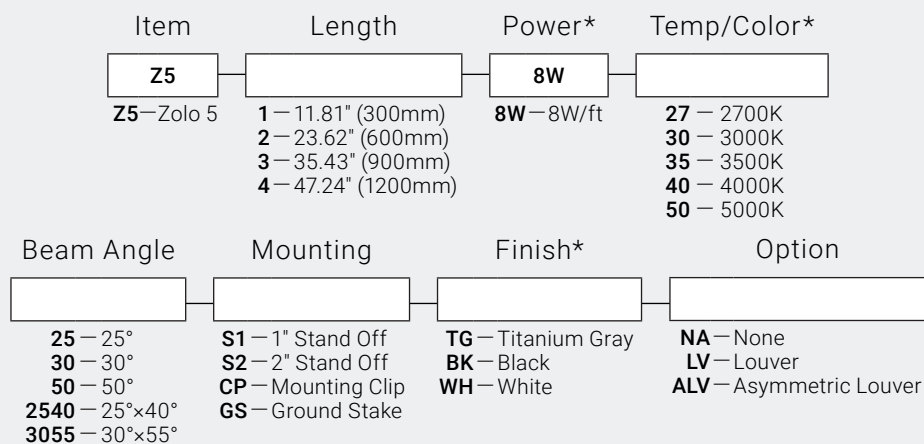

Product Code Builder

Example: Z5-1-8W-27-25-S1-TG-NA

* Customizable—Consult Factory