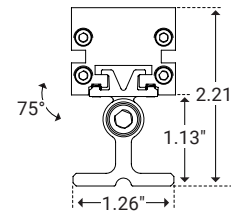

## Dimensions

Length	11.81" (300mm), 23.62" (600mm), 35.43" (900mm), 47.24" (1200mm)
Width	1.30" (33.0mm)
Height	1.08" (27.5mm)

### 1" Stand Off

Unit Number	Z-05-S1
Ordering Code	S1
Length	0.71" (18.0mm)
Width	1.26" (32.0mm)
Stand Off Height	1.13" (28.7mm)
Rotation	75°

### Louver

Unit Number	Z-05-LV
Ordering Code	LV
Louver Width	1.46" (37.0mm)
Louver Height	0.39" (10.0mm)
Overall Height	1.18" (30.0mm)

### Asymmetric Louver

Unit Number	Z-05-ALV
Ordering Code	ALV
Louver Width	1.46" (37.0mm)
Louver Height	0.39" (10.0mm)
Overall Height	1.18" (30.0mm)