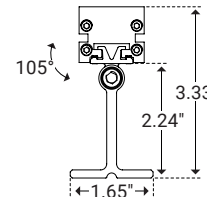

## Dimensions

Length	11.81" (300mm), 23.62" (600mm), 35.43" (900mm), 47.24" (1200mm)
Width	1.30" (33.0mm)
Height	1.08" (27.5mm)

### 1" Stand Off

Unit Number	Z-05-S1
Ordering Code	S1
Length	0.71" (18.0mm)
Width	1.26" (32.0mm)
Stand Off Height	1.13" (28.7mm)
Rotation	75°

### 2" Stand Off

Unit Number	Z-05-S2
Ordering Code	S2
Length	0.71" (18.0mm)
Width	1.65" (42.0mm)
Stand Off Height	2.24" (57.0mm)
Rotation	105°

### Mounting Clip

Unit Number	Z-05-CP
Ordering Code	CP
Length	1.18" (30.0mm)
Width	0.98" (25.0mm)
Stand Off Height	0.67" (17.0mm)