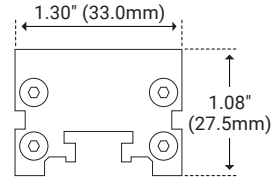

## Dimensions

Length	11.81" (300mm), 23.62" (600mm), 35.43" (900mm), 47.24" (1200mm)
Width	1.30" (33.0mm)
Height	1.08" (27.5mm)

### 1" Stand Off

Unit Number	Z-05-S1
Ordering Code	S1
Length	0.71" (18.0mm)
Width	1.26" (32.0mm)
Stand Off Height	1.13" (28.7mm)
Rotation	75°

### Louver

Unit Number	Z-05-LV
Ordering Code	LV
Louver Width	1.46" (37.0mm)
Louver Height	0.39" (10.0mm)
Overall Height	1.18" (30.0mm)

### Asymmetric Louver

Unit Number	Z-05-ALV
Ordering Code	ALV
Louver Width	1.46" (37.0mm)
Louver Height	0.39" (10.0mm)
Overall Height	1.18" (30.0mm)