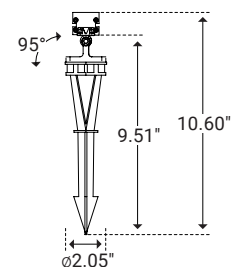

Ground Stake

Unit Number	Z-05-GS
Ordering Code	GS
Diameter	ø2.05" (52.1mm)
Stand Off Height	9.51" (241.6mm)
Rotation	95°