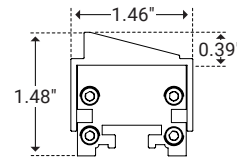

## Dimensions

Length	11.81" (300mm), 23.62" (600mm), 35.43" (900mm), 47.24" (1200mm)
Width	1.30" (33.0mm)
Height	1.08" (27.5mm)

### Louver

Unit Number	Z-05-LV
Ordering Code	LV
Louver Width	1.46" (37.0mm)
Louver Height	0.39" (10.0mm)
Overall Height	1.18" (30.0mm)

### Asymmetric Louver

Unit Number	Z-05-ALV
Ordering Code	ALV
Louver Width	1.46" (37.0mm)
Louver Height	0.39" (10.0mm)
Overall Height	1.18" (30.0mm)