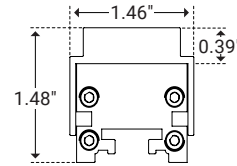

## Dimensions

Length	11.81" (300mm), 23.62" (600mm), 35.43" (900mm), 47.24" (1200mm)
Width	1.30" (33.0mm)
Height	1.08" (27.5mm)

### Ground Stake

Unit Number	Z-05-GS
Ordering Code	GS
Diameter	ø2.05" (52.1mm)
Stand Off Height	9.51" (241.6mm)
Rotation	95°

### Louver

Unit Number	Z-05-LV
Ordering Code	LV
Louver Width	1.46" (37.0mm)
Louver Height	0.39" (10.0mm)
Overall Height	1.18" (30.0mm)

### Asymmetric Louver

Unit Number	Z-05-ALV
Ordering Code	ALV
Louver Width	1.46" (37.0mm)
Louver Height	0.39" (10.0mm)
Overall Height	1.18" (30.0mm)