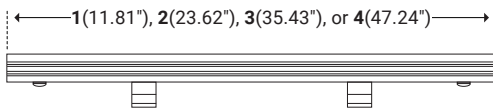

## I Specifications

Input Voltage	24V DC/Constant Voltage
Watts per Foot	8W/ft*
Lumen per Watt	100 lm/W
Lumen per Foot	800 lm/ft
Beam Spread	25°, 30°, 50°, 25°x40°, 30°x55°
Max Run Length	12 ft
CRI	85*
Operating Temp.	-40°F (-40°C) to 140°F (60°C)
Storage Temp.	-22°F (-30°C) to 140°F (60°C)
Dimming Options	Non-dimmable (Consult Factory for dimmable fixtures)

## Dimensions

Length	11.81" (300mm), 23.62" (600mm), 35.43" (900mm), 47.24" (1200mm)
Width	1.30" (33.0mm)
Height	1.08" (27.5mm)