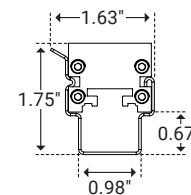

## Dimensions

Length	11.81" (300mm), 23.62" (600mm), 35.43" (900mm), 47.24" (1200mm)
Width	1.30" (33.0mm)
Height	1.08" (27.5mm)

### 1" Stand Off

Unit Number	Z-05-S1
Ordering Code	S1
Length	0.71" (18.0mm)
Width	1.26" (32.0mm)
Stand Off Height	1.13" (28.7mm)
Rotation	75°

### 2" Stand Off

Unit Number	Z-05-S2
Ordering Code	S2
Length	0.71" (18.0mm)
Width	1.65" (42.0mm)
Stand Off Height	2.24" (57.0mm)
Rotation	105°

### Mounting Clip

Unit Number	Z-05-CP
Ordering Code	CP
Length	1.18" (30.0mm)
Width	0.98" (25.0mm)
Stand Off Height	0.67" (17.0mm)