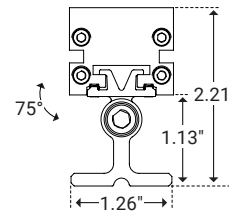

## Dimensions

Length	11.81" (300mm), 23.62" (600mm), 35.43" (900mm), 47.24" (1200mm)
Width	1.30" (33.0mm)
Height	1.08" (27.5mm)

### 1" Stand Off

Unit Number	Z-05-S1
Ordering Code	S1
Length	0.71" (18.0mm)
Width	1.26" (32.0mm)
Stand Off Height	1.13" (28.7mm)
Rotation	75°

### Louver

Unit Number	Z-05-LV
Ordering Code	LV
Louver Width	1.46" (37.0mm)
Louver Height	0.39" (10.0mm)
Overall Height	1.18" (30.0mm)

### Asymmetric Louver

Unit Number	Z-05-ALV
Ordering Code	ALV
Louver Width	1.46" (37.0mm)
Louver Height	0.39" (10.0mm)
Overall Height	1.18" (30.0mm)