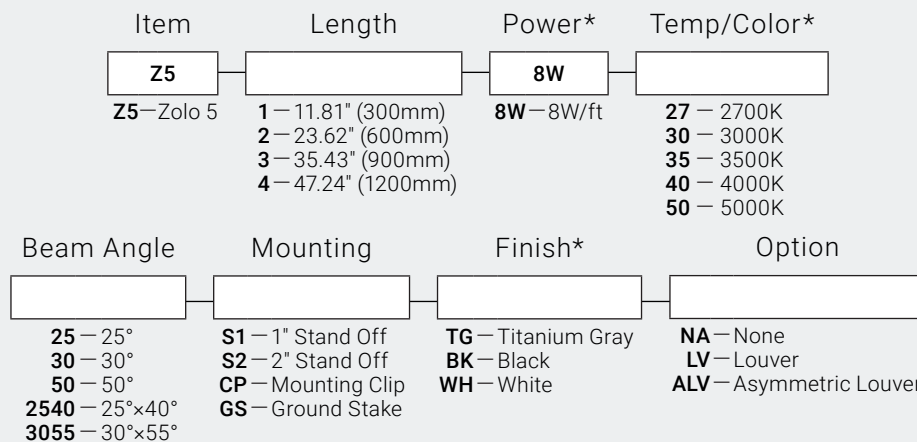

I Product Code Builder

Example: Z5-1-8W-27-25-S1-TG-NA

* Customizable—Consult Factory