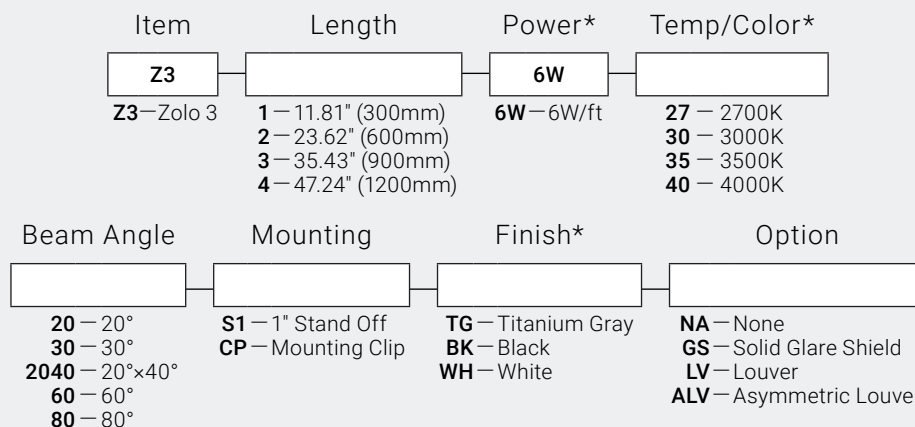

Specifications

Input Voltage	24V DC/Constant Voltage
Watts per Foot	6W/ft*
Lumen per Watt	100 lm/W
Lumen per Foot	600 lm/ft
Beam Spread	20°, 30°, 20°x40°, 60°, 80°
Max Run Length	16ft
CRI	85*
Operating Temp.	-40°F (-40°C) to 140°F (60°C)
Storage Temp.	-4°F (-20°C) to 140°F (60°C)

Product Code Builder

Example: Z3-1-6W-27-20-S1-TG-NA

* Customizable—Consult Factory

Dimensions

Length	11.81" (300mm), 23.62" (600mm), 35.43" (900mm), 47.24" (1200mm)
Width	1.02" (26.0mm)
Height	0.83" (21.0mm)

Options

Solid Glare Shield

Unit Number	Z-03-GS
Ordering Code	GS
Width	1.02" (26.0mm)
Height	1.46" (37.0mm)

Louver

Unit Number	Z-03-LV
Ordering Code	LV
Louver Width	1.20" (30.5mm)
Louver Height	0.51" (13.0mm)
Overall Height	1.04" (26.5mm)

Options

Asymmetric Louver

Unit Number	Z-03-ALV
Ordering Code	ALV
Louver Width	1.20" (30.5mm)
Louver Height	0.51" (13.0mm)
Overall Height	1.04" (26.5mm)

Power & Connectors Options

Power Lead

Unit Number	Length
Z-03-FML-6	6ft
Z-03-FML-20	20ft
Z-03-FML-50	50ft