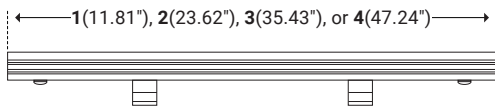

Product Code Builder

Example: Z3-1-6W-27-20-S1-TG-NA

* Customizable—Consult Factory

Dimensions

Length	11.81" (300mm), 23.62" (600mm), 35.43" (900mm), 47.24" (1200mm)
Width	1.02" (26.0mm)
Height	0.83" (21.0mm)

Mounting

1" Stand Off

Unit Number	Z-03-S1
Ordering Code	S1
Length	0.70" (18.0mm)
Width	1.25" (32.0mm)
Stand Off Height	1.06" (27.0mm)
Rotation	70°

Mounting Clip

Unit Number	Z-03-CP
Ordering Code	CP
Length	0.79" (20.0mm)
Width	0.70" (17.7mm)
Stand Off Height	0.45" (11.5mm)

Options

Solid Glare Shield

Unit Number	Z-03-GS
Ordering Code	GS
Width	1.02" (26.0mm)
Height	1.46" (37.0mm)

Louver

Unit Number	Z-03-LV
Ordering Code	LV
Louver Width	1.20" (30.5mm)
Louver Height	0.51" (13.0mm)
Overall Height	1.04" (26.5mm)

Options

Asymmetric Louver

Unit Number	Z-03-ALV
Ordering Code	ALV
Louver Width	1.20" (30.5mm)
Louver Height	0.51" (13.0mm)
Overall Height	1.04" (26.5mm)

Power & Connectors Options

Power Lead

Unit Number	Length
Z-03-FML-6	6ft
Z-03-FML-20	20ft
Z-03-FML-50	50ft