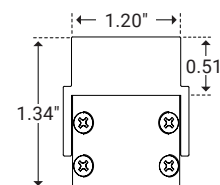

Product Code Builder

Example: Z3-1-6W-27-20-S1-TG-NA

* Customizable—Consult Factory

Dimensions

Length	11.81" (300mm), 23.62" (600mm), 35.43" (900mm), 47.24" (1200mm)
Width	1.02" (26.0mm)
Height	0.83" (21.0mm)

Mounting

1" Stand Off

Unit Number	Z-03-S1
Ordering Code	S1
Length	0.70" (18.0mm)
Width	1.25" (32.0mm)
Stand Off Height	1.06" (27.0mm)
Rotation	70°

Mounting Clip

Unit Number	Z-03-CP
Ordering Code	CP
Length	0.79" (20.0mm)
Width	0.70" (17.7mm)
Stand Off Height	0.45" (11.5mm)

Options

Solid Glare Shield

Unit Number	Z-03-GS
Ordering Code	GS
Width	1.02" (26.0mm)
Height	1.46" (37.0mm)

Louver

Unit Number	Z-03-LV
Ordering Code	LV
Louver Width	1.20" (30.5mm)
Louver Height	0.51" (13.0mm)
Overall Height	1.04" (26.5mm)

Options

Asymmetric Louver

Unit Number	Z-03-ALV
Ordering Code	ALV
Louver Width	1.20" (30.5mm)
Louver Height	0.51" (13.0mm)
Overall Height	1.04" (26.5mm)

Power & Connectors Options

Power Lead

Unit Number	Length
Z-03-FML-6	6ft
Z-03-FML-20	20ft
Z-03-FML-50	50ft