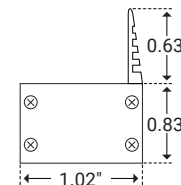

Product Code Builder

Example: Z3-1-6W-27-20-S1-TG-NA

* Customizable—Consult Factory

Dimensions

Length	11.81" (300mm), 23.62" (600mm), 35.43" (900mm), 47.24" (1200mm)
Width	1.02" (26.0mm)
Height	0.83" (21.0mm)

Mounting

1" Stand Off

Unit Number	Z-03-S1
Ordering Code	S1
Length	0.70" (18.0mm)
Width	1.25" (32.0mm)
Stand Off Height	1.06" (27.0mm)
Rotation	70°

Mounting Clip

Unit Number	Z-03-CP
Ordering Code	CP
Length	0.79" (20.0mm)
Width	0.70" (17.7mm)
Stand Off Height	0.45" (11.5mm)

Options

Solid Glare Shield

Unit Number	Z-03-GS
Ordering Code	GS
Width	1.02" (26.0mm)
Height	1.46" (37.0mm)

Louver

Unit Number	Z-03-LV
Ordering Code	LV
Louver Width	1.20" (30.5mm)
Louver Height	0.51" (13.0mm)
Overall Height	1.04" (26.5mm)

Options

Asymmetric Louver

Unit Number	Z-03-ALV
Ordering Code	ALV
Louver Width	1.20" (30.5mm)
Louver Height	0.51" (13.0mm)
Overall Height	1.04" (26.5mm)

Power & Connectors Options

Power Lead

Unit Number	Length
Z-03-FML-6	6ft
Z-03-FML-20	20ft
Z-03-FML-50	50ft