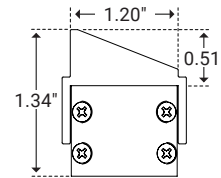

Product Code Builder

Example: Z3-1-6W-27-20-S1-TG-NA

* Customizable—Consult Factory

Dimensions

Length	11.81" (300mm), 23.62" (600mm), 35.43" (900mm), 47.24" (1200mm)
Width	1.02" (26.0mm)
Height	0.83" (21.0mm)

Mounting

1" Stand Off

Unit Number	Z-03-S1
Ordering Code	S1
Length	0.70" (18.0mm)
Width	1.25" (32.0mm)
Stand Off Height	1.06" (27.0mm)
Rotation	70°

Mounting Clip

Unit Number	Z-03-CP
Ordering Code	CP
Length	0.79" (20.0mm)
Width	0.70" (17.7mm)
Stand Off Height	0.45" (11.5mm)

Options

Solid Glare Shield

Unit Number	Z-03-GS
Ordering Code	GS
Width	1.02" (26.0mm)
Height	1.46" (37.0mm)

Louver

Unit Number	Z-03-LV
Ordering Code	LV
Louver Width	1.20" (30.5mm)
Louver Height	0.51" (13.0mm)
Overall Height	1.04" (26.5mm)

Options

Asymmetric Louver

Unit Number	Z-03-ALV
Ordering Code	ALV
Louver Width	1.20" (30.5mm)
Louver Height	0.51" (13.0mm)
Overall Height	1.04" (26.5mm)

Power & Connectors Options

Power Lead

Unit Number	Length
Z-03-FML-6	6ft
Z-03-FML-20	20ft
Z-03-FML-50	50ft