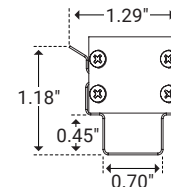

Product Code Builder

Example: Z3-1-6W-27-20-S1-TG-NA

* Customizable—Consult Factory

Dimensions

Length	11.81" (300mm), 23.62" (600mm), 35.43" (900mm), 47.24" (1200mm)
Width	1.02" (26.0mm)
Height	0.83" (21.0mm)

Mounting

1" Stand Off

Unit Number	Z-03-S1
Ordering Code	S1
Length	0.70" (18.0mm)
Width	1.25" (32.0mm)
Stand Off Height	1.06" (27.0mm)
Rotation	70°

Mounting Clip

Unit Number	Z-03-CP
Ordering Code	CP
Length	0.79" (20.0mm)
Width	0.70" (17.7mm)
Stand Off Height	0.45" (11.5mm)

Options

Solid Glare Shield

Unit Number	Z-03-GS
Ordering Code	GS
Width	1.02" (26.0mm)
Height	1.46" (37.0mm)

Louver

Unit Number	Z-03-LV
Ordering Code	LV
Louver Width	1.20" (30.5mm)
Louver Height	0.51" (13.0mm)
Overall Height	1.04" (26.5mm)

Options

Asymmetric Louver

Unit Number	Z-03-ALV
Ordering Code	ALV
Louver Width	1.20" (30.5mm)
Louver Height	0.51" (13.0mm)
Overall Height	1.04" (26.5mm)

Power & Connectors Options

Power Lead

Unit Number	Length
Z-03-FML-6	6ft
Z-03-FML-20	20ft
Z-03-FML-50	50ft