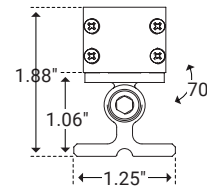

Product Code Builder

Example: Z3-1-6W-27-20-S1-TG-NA

* Customizable—Consult Factory

Dimensions

Length	11.81" (300mm), 23.62" (600mm), 35.43" (900mm), 47.24" (1200mm)
Width	1.02" (26.0mm)
Height	0.83" (21.0mm)

Mounting

1" Stand Off

Unit Number	Z-03-S1
Ordering Code	S1
Length	0.70" (18.0mm)
Width	1.25" (32.0mm)
Stand Off Height	1.06" (27.0mm)
Rotation	70°

Mounting Clip

Unit Number	Z-03-CP
Ordering Code	CP
Length	0.79" (20.0mm)
Width	0.70" (17.7mm)
Stand Off Height	0.45" (11.5mm)

Options

Solid Glare Shield

Unit Number	Z-03-GS
Ordering Code	GS
Width	1.02" (26.0mm)
Height	1.46" (37.0mm)

Louver

Unit Number	Z-03-LV
Ordering Code	LV
Louver Width	1.20" (30.5mm)
Louver Height	0.51" (13.0mm)
Overall Height	1.04" (26.5mm)

Options

Asymmetric Louver

Unit Number	Z-03-ALV
Ordering Code	ALV
Louver Width	1.20" (30.5mm)
Louver Height	0.51" (13.0mm)
Overall Height	1.04" (26.5mm)

Power & Connectors Options

Power Lead

Unit Number	Length
Z-03-FML-6	6ft
Z-03-FML-20	20ft
Z-03-FML-50	50ft