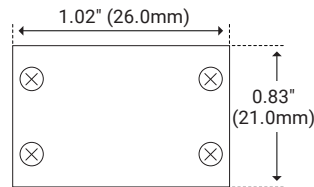

Product Code Builder

Example: Z3-1-6W-27-20-S1-TG-NA

* Customizable—Consult Factory

Dimensions

Length	11.81" (300mm), 23.62" (600mm), 35.43" (900mm), 47.24" (1200mm)
Width	1.02" (26.0mm)
Height	0.83" (21.0mm)

Mounting

1" Stand Off

Unit Number	Z-03-S1
Ordering Code	S1
Length	0.70" (18.0mm)
Width	1.25" (32.0mm)
Stand Off Height	1.06" (27.0mm)
Rotation	70°

Mounting Clip

Unit Number	Z-03-CP
Ordering Code	CP
Length	0.79" (20.0mm)
Width	0.70" (17.7mm)
Stand Off Height	0.45" (11.5mm)

Options

Solid Glare Shield

Unit Number	Z-03-GS
Ordering Code	GS
Width	1.02" (26.0mm)
Height	1.46" (37.0mm)

Louver

Unit Number	Z-03-LV
Ordering Code	LV
Louver Width	1.20" (30.5mm)
Louver Height	0.51" (13.0mm)
Overall Height	1.04" (26.5mm)

Options

Asymmetric Louver

Unit Number	Z-03-ALV
Ordering Code	ALV
Louver Width	1.20" (30.5mm)
Louver Height	0.51" (13.0mm)
Overall Height	1.04" (26.5mm)

Power & Connectors Options

Power Lead

Unit Number	Length
Z-03-FML-6	6ft
Z-03-FML-20	20ft
Z-03-FML-50	50ft