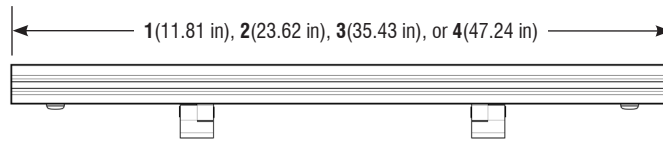

Z3—ZOLO™ 3

ULTRA-THIN INDOOR LED WASHER/GRAZER

Fixture Type: _____

Project: _____

Location: _____

PRODUCT FEATURES

- Multiple Optics Options Available
- Extruded Aluminum Alloy Housing
- Available in Titanium Gray, Black or White Finish
- Multi Volt 24VDC Remote Driver (Sold Separately)
- Daisy Chain Multiple Fixtures
- Optional Solid Glare Shield

SPECIFICATIONS

Input Voltage	24VDC / Constant Voltage
Watts per Foot	6W (Custom Wattages Available—Consult Factory)
Lumen per Watt	100 lm/W
Lumen per Foot	600 lm/ft
Beam Spread	15° × 30°, 15°, 30°, 60°, 80°
Max Run Length	Up to 96W per Power Feed
Dimensions	1" (26mm) × 0.8" (21mm) × Variable (see below)
CRI	85 (Custom CRI Available—Consult Factory)
Dimming Options	PWM, Triac, 0–10V, DMX, Hi-lume
Temp Range	-40°F (-40°C) to 140°F (60°C)

ORDERING INFORMATION

Example: Z3-1-6W-30K-1530-S1-TG-GS

Item	Length	Output	CCT	Beam Angle	Mounting	Finish	Option
Z3		6W					
Z3—Zolo-3	1—11.81" (300mm) 2—23.62" (600mm) 3—35.43" (900mm) 4—47.24" (1200mm)	6W—6W/ft <i>*Custom Wattages Available</i>	27K—2700K 30K—3000K 35K—3500K 40K—4000K <i>*Custom CCT Available</i>	1530—15° × 30° 15—15° 30—30° 60—60° 80—80°	S1—1" Mounting Clip CP—Mounting Clip	TG—Titanium Gray BK—Black WH—White	NA—None GS—Solid Glare Shield LV—Louver ALV—Asymmetric Louver

SPECIFICATIONS

Option	Z-03-ALV	Overall Height	1.3"
Louver Height	0.5"	Louver Width	1.3"

Z3—ZOLO™ 3 OPTIONS

FOR USE WITH ZOLO 3

Fixture Type: _____

Project: _____

Location: _____

POWER LEAD **REQUIRED ITEM!**