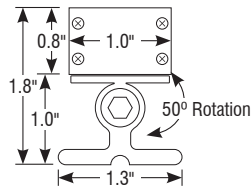

ORDERING INFORMATION

Example: Z3-1-6W-30K-1530-S1-TG-GS

Item	Length	Output	CCT	Beam Angle	Mounting	Finish	Option
Z3		6W					
Z3—Zolo-3	1—11.81" (300mm) 2—23.62" (600mm) 3—35.43" (900mm) 4—47.24" (1200mm)	6W—6W/ft <i>*Custom Wattages Available</i>	27K—2700K 30K—3000K 35K—3500K 40K—4000K <i>*Custom CCT Available</i>	1530—15° × 30° 15—15° 30—30° 60—60° 80—80°	S1—1" Mounting Clip CP—Mounting Clip	TG—Titanium Gray BK—Black WH—White	NA—None GS—Solid Glare Shield LV—Louver ALV—Asymmetric Louver

SPECIFICATIONS

Option	Z-03-S1
Overall Width	1.3"
Overall Height	1.0"

MOUNTING CLIP

SPECIFICATIONS

Option	Z-03-CP
Overall Width	1.2"
Overall Height	1.2"

GLARE OPTIONS

ZOLO 3 STANDARD

SPECIFICATIONS

Option	NA
Overall Height	0.8"

ZOLO 3 W/ SOLID GLARE SHIELD

SPECIFICATIONS

Option	Z-03-GS
Overall Height	1.4"

LOUVER

SPECIFICATIONS

Option	Z-03-LV	Overall Height	1.3"
Louver Height	0.5"	Louver Width	1.3"

ASYMMETRIC LOUVER

SPECIFICATIONS

Option	Z-03-ALV	Overall Height	1.3"
Louver Height	0.5"	Louver Width	1.3"

Z3—ZOLO™ 3 OPTIONS

FOR USE WITH ZOLO 3

Fixture Type: _____

Project: _____

Location: _____

POWER LEAD **REQUIRED ITEM!**