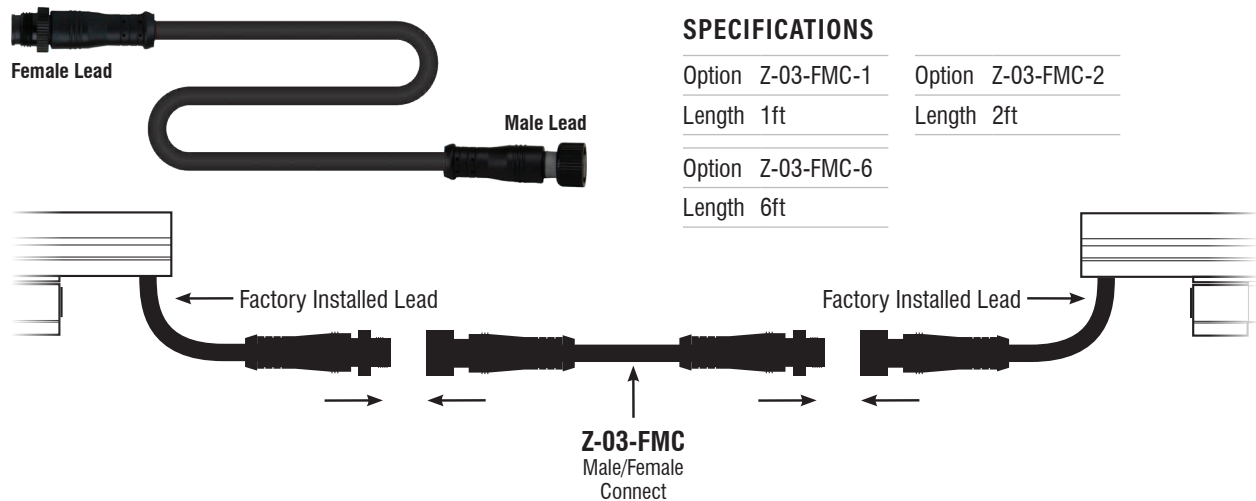

SPECIFICATIONS

Option	Z-03-ALV	Overall Height	1.3"
Louver Height	0.5"	Louver Width	1.3"

Z3—ZOLO™ 3 OPTIONS

FOR USE WITH ZOLO 3

Fixture Type: _____

Project: _____

Location: _____

POWER LEAD **REQUIRED ITEM!**

Connects a Zolo or group of Zolo fixtures to the power supply. Please specify length.

POWER LEAD CABLE

Connects Factory Installed Lead to Power Supply

SPECIFICATIONS

Option Z-03-FML-6	Option Z-03-FML-20	Option Z-03-FML-50
Length 6ft	Length 20ft	Length 50ft

CONNECTOR

ZOLO INTERCONNECT CABLES

Daisy Chains Multiple Fixtures

SPECIFICATIONS

Option Z-03-FMC-1	Option Z-03-FMC-2
Length 1ft	Length 2ft
Option Z-03-FMC-6	
Length 6ft	

Z3—ZOLO™ 3 WIRING OPTIONS

ULTRA-THIN INDOOR LED WASHER/GRAZER