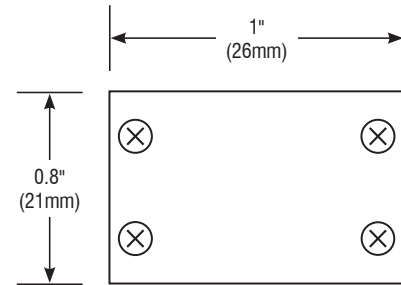

SPECIFICATIONS

Input Voltage	24VDC / Constant Voltage
Watts per Foot	6W (Custom Wattages Available—Consult Factory)
Lumen per Watt	100 lm/W
Lumen per Foot	600 lm/ft
Beam Spread	15° × 30°, 15°, 30°, 60°, 80°
Max Run Length	Up to 96W per Power Feed
Dimensions	1" (26mm) × 0.8" (21mm) × Variable (see below)
CRI	85 (Custom CRI Available—Consult Factory)
Dimming Options	PWM, Triac, 0–10V, DMX, Hi-lume
Temp Range	-40°F (-40°C) to 140°F (60°C)

ORDERING INFORMATION

Example: Z3-1-6W-30K-1530-S1-TG-GS

Item	Length	Output	CCT	Beam Angle	Mounting	Finish	Option
Z3		6W					
Z3—Zolo-3	1—11.81" (300mm) 2—23.62" (600mm) 3—35.43" (900mm) 4—47.24" (1200mm)	6W—6W/ft <i>*Custom Wattages Available</i>	27K—2700K 30K—3000K 35K—3500K 40K—4000K <i>*Custom CCT Available</i>	1530—15° × 30° 15—15° 30—30° 60—60° 80—80°	S1—1" Mounting Clip CP—Mounting Clip	TG—Titanium Gray BK—Black WH—White	NA—None GS—Solid Glare Shield LV—Louver ALV—Asymmetric Louver

SPECIFICATIONS

Option	Z-03-S1
Overall Width	1.3"
Overall Height	1.0"

MOUNTING CLIP

SPECIFICATIONS

Option	Z-03-CP
Overall Width	1.2"
Overall Height	1.2"

GLARE OPTIONS

ZOLO 3 STANDARD

SPECIFICATIONS

SPECIFICATIONS

Option	Z-03-ALV	Overall Height	1.3"
Louver Height	0.5"	Louver Width	1.3"

Z3—ZOLO™ 3 OPTIONS

FOR USE WITH ZOLO 3

Fixture Type: _____

Project: _____

Location: _____

POWER LEAD **REQUIRED ITEM!**