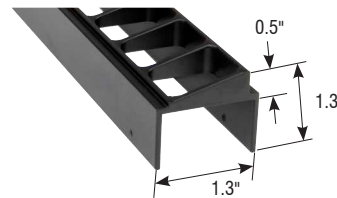

SPECIFICATIONS

Option	Z-03-S1
Overall Width	1.3"
Overall Height	1.0"

MOUNTING CLIP

SPECIFICATIONS

Option	Z-03-CP
Overall Width	1.2"
Overall Height	1.2"

GLARE OPTIONS

ZOLO 3 STANDARD

SPECIFICATIONS

Option	NA
Overall Height	0.8"

ZOLO 3 W/ SOLID GLARE SHIELD

SPECIFICATIONS

Option	Z-03-GS
Overall Height	1.4"

LOUVER

SPECIFICATIONS

Option	Z-03-LV	Overall Height	1.3"
Louver Height	0.5"	Louver Width	1.3"

ASYMMETRIC LOUVER

SPECIFICATIONS

Option	Z-03-ALV	Overall Height	1.3"
Louver Height	0.5"	Louver Width	1.3"

Z3—ZOLO™ 3 OPTIONS

FOR USE WITH ZOLO 3

Fixture Type: _____

Project: _____

Location: _____

POWER LEAD **REQUIRED ITEM!**

CONNECTOR

ZOLO INTERCONNECT CABLES

Daisy Chains Multiple Fixtures

SPECIFICATIONS

Option Z-03-FMC-1	Option Z-03-FMC-2
Length 1ft	Length 2ft
Option Z-03-FMC-6	
Length 6ft	

Z3—ZOLO™ 3 WIRING OPTIONS

ULTRA-THIN INDOOR LED WASHER/GRAZER