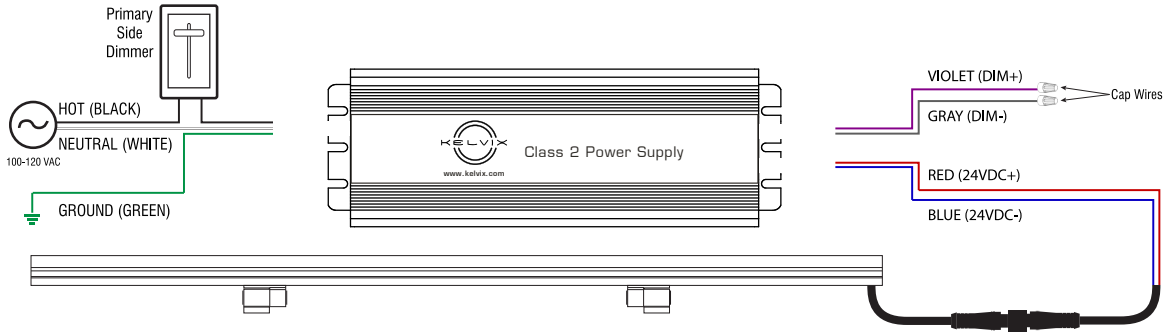

SPECIFICATIONS

Option	Z-03-ALV	Overall Height	1.3"
Louver Height	0.5"	Louver Width	1.3"

Z3—ZOLO™ 3 OPTIONS

FOR USE WITH ZOLO 3

Fixture Type: _____

Project: _____

Location: _____

POWER LEAD **REQUIRED ITEM!**

Connects a Zolo or group of Zolo fixtures to the power supply. Please specify length.

POWER LEAD CABLE

Connects Factory Installed Lead to Power Supply

SPECIFICATIONS

Option Z-03-FML-6	Option Z-03-FML-20	Option Z-03-FML-50
Length 6ft	Length 20ft	Length 50ft

CONNECTOR

ZOLO INTERCONNECT CABLES

Daisy Chains Multiple Fixtures

SPECIFICATIONS

Option Z-03-FMC-1	Option Z-03-FMC-2
Length 1ft	Length 2ft
Option Z-03-FMC-6	
Length 6ft	

Z3—ZOLO™ 3 WIRING OPTIONS

ULTRA-THIN INDOOR LED WASHER/GRAZER

Fixture Type: _____

Project: _____

Location: _____

PRIMARY SIDE DIMMING (120V ONLY)

PRIMARY SIDE SWITCHING (120-277V)

0-10V DIMMING (120-277V)