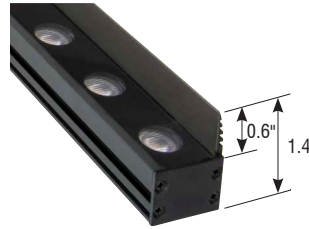

ORDERING INFORMATION

Example: Z3-1-6W-30K-1530-S1-TG-GS

Item	Length	Output	CCT	Beam Angle	Mounting	Finish	Option
Z3		6W					
Z3—Zolo-3	1—11.81" (300mm) 2—23.62" (600mm) 3—35.43" (900mm) 4—47.24" (1200mm)	6W—6W/ft <i>*Custom Wattages Available</i>	27K—2700K 30K—3000K 35K—3500K 40K—4000K <i>*Custom CCT Available</i>	1530—15° × 30° 15—15° 30—30° 60—60° 80—80°	S1—1" Mounting Clip CP—Mounting Clip	TG—Titanium Gray BK—Black WH—White	NA—None GS—Solid Glare Shield LV—Louver ALV—Asymmetric Louver

SPECIFICATIONS

Option	Z-03-S1
Overall Width	1.3"
Overall Height	1.0"

MOUNTING CLIP

SPECIFICATIONS

Option	Z-03-CP
Overall Width	1.2"
Overall Height	1.2"

GLARE OPTIONS

ZOLO 3 STANDARD

SPECIFICATIONS

Option	NA
Overall Height	0.8"

ZOLO 3 W/ SOLID GLARE SHIELD

SPECIFICATIONS

Option	Z-03-GS
Overall Height	1.4"

LOUVER

SPECIFICATIONS

Option	Z-03-LV	Overall Height	1.3"
Louver Height	0.5"	Louver Width	1.3"

ASYMMETRIC LOUVER

SPECIFICATIONS

Option	Z-03-ALV	Overall Height	1.3"
Louver Height	0.5"	Louver Width	1.3"

Z3—ZOLO™ 3 OPTIONS

FOR USE WITH ZOLO 3

Fixture Type: _____

Project: _____

Location: _____

POWER LEAD **REQUIRED ITEM!**