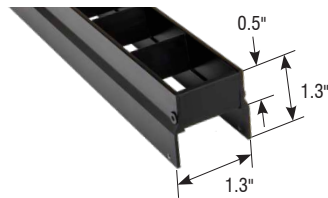

SPECIFICATIONS

Option	Z-03-S1
Overall Width	1.3"
Overall Height	1.0"

MOUNTING CLIP

SPECIFICATIONS

Option	Z-03-CP
Overall Width	1.2"
Overall Height	1.2"

GLARE OPTIONS

ZOLO 3 STANDARD

SPECIFICATIONS

Option	NA
Overall Height	0.8"

ZOLO 3 W/ SOLID GLARE SHIELD

SPECIFICATIONS

Option	Z-03-GS
Overall Height	1.4"

LOUVER

SPECIFICATIONS

Option	Z-03-LV	Overall Height	1.3"
Louver Height	0.5"	Louver Width	1.3"

ASYMMETRIC LOUVER

SPECIFICATIONS

Option	Z-03-ALV	Overall Height	1.3"
Louver Height	0.5"	Louver Width	1.3"

Z3—ZOLO™ 3 OPTIONS

FOR USE WITH ZOLO 3

Fixture Type: _____

Project: _____

Location: _____

POWER LEAD **REQUIRED ITEM!**

CONNECTOR

ZOLO INTERCONNECT CABLES

Daisy Chains Multiple Fixtures

SPECIFICATIONS

Option Z-03-FMC-1	Option Z-03-FMC-2
Length 1ft	Length 2ft
Option Z-03-FMC-6	
Length 6ft	

Z3—ZOLO™ 3 WIRING OPTIONS

ULTRA-THIN INDOOR LED WASHER/GRAZER