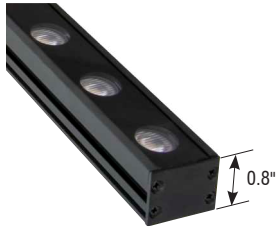

ORDERING INFORMATION

Example: Z3-1-6W-30K-1530-S1-TG-GS

Item	Length	Output	CCT	Beam Angle	Mounting	Finish	Option
Z3		6W					
Z3—Zolo-3	1—11.81" (300mm) 2—23.62" (600mm) 3—35.43" (900mm) 4—47.24" (1200mm)	6W—6W/ft <i>*Custom Wattages Available</i>	27K—2700K 30K—3000K 35K—3500K 40K—4000K <i>*Custom CCT Available</i>	1530—15° × 30° 15—15° 30—30° 60—60° 80—80°	S1—1" Mounting Clip CP—Mounting Clip	TG—Titanium Gray BK—Black WH—White	NA—None GS—Solid Glare Shield LV—Louver ALV—Asymmetric Louver

SPECIFICATIONS

Option	Z-03-S1
Overall Width	1.3"
Overall Height	1.0"

MOUNTING CLIP

SPECIFICATIONS

Option	Z-03-CP
Overall Width	1.2"
Overall Height	1.2"

GLARE OPTIONS

ZOLO 3 STANDARD

SPECIFICATIONS

Option	NA
Overall Height	0.8"

ZOLO 3 W/ SOLID GLARE SHIELD

SPECIFICATIONS

Option	Z-03-GS
Overall Height	1.4"

LOUVER

SPECIFICATIONS

Option	Z-03-LV	Overall Height	1.3"
Louver Height	0.5"	Louver Width	1.3"

ASYMMETRIC LOUVER

SPECIFICATIONS

Option	Z-03-ALV	Overall Height	1.3"
Louver Height	0.5"	Louver Width	1.3"

Z3—ZOLO™ 3 OPTIONS

FOR USE WITH ZOLO 3

Fixture Type: _____

Project: _____

Location: _____

POWER LEAD **REQUIRED ITEM!**