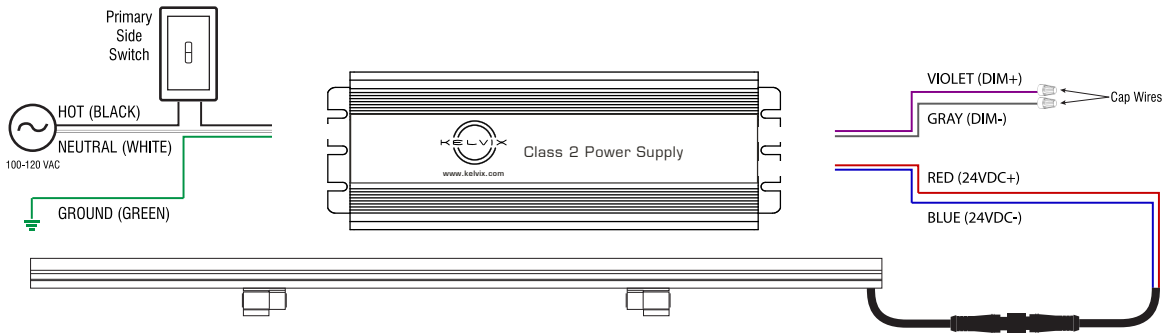

SPECIFICATIONS

Option	Z-03-ALV	Overall Height	1.3"
Louver Height	0.5"	Louver Width	1.3"

Z3—ZOLO™ 3 OPTIONS

FOR USE WITH ZOLO 3

Fixture Type: _____

Project: _____

Location: _____

POWER LEAD **REQUIRED ITEM!**

Connects a Zolo or group of Zolo fixtures to the power supply. Please specify length.

POWER LEAD CABLE

Connects Factory Installed Lead to Power Supply

SPECIFICATIONS

Option Z-03-FML-6	Option Z-03-FML-20	Option Z-03-FML-50
Length 6ft	Length 20ft	Length 50ft

CONNECTOR

ZOLO INTERCONNECT CABLES

Daisy Chains Multiple Fixtures

SPECIFICATIONS

Option Z-03-FMC-1	Option Z-03-FMC-2
Length 1ft	Length 2ft
Option Z-03-FMC-6	
Length 6ft	

Z3—ZOLO™ 3 WIRING OPTIONS

ULTRA-THIN INDOOR LED WASHER/GRAZER

Fixture Type: _____

Project: _____

Location: _____

PRIMARY SIDE DIMMING (120V ONLY)

PRIMARY SIDE SWITCHING (120-277V)

0-10V DIMMING (120-277V)