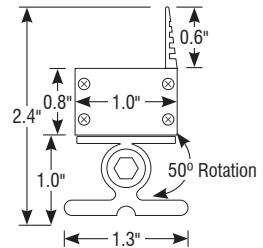

ORDERING INFORMATION

Example: Z3-1-6W-30K-1530-S1-TG-GS

Item	Length	Output	CCT	Beam Angle	Mounting	Finish	Option
Z3		6W					
Z3—Zolo-3	1—11.81" (300mm) 2—23.62" (600mm) 3—35.43" (900mm) 4—47.24" (1200mm)	6W—6W/ft <i>*Custom Wattages Available</i>	27K—2700K 30K—3000K 35K—3500K 40K—4000K <i>*Custom CCT Available</i>	1530—15° × 30° 15—15° 30—30° 60—60° 80—80°	S1—1" Mounting Clip CP—Mounting Clip	TG—Titanium Gray BK—Black WH—White	NA—None GS—Solid Glare Shield LV—Louver ALV—Asymmetric Louver

SPECIFICATIONS

Option	Z-03-S1
Overall Width	1.3"
Overall Height	1.0"

MOUNTING CLIP

SPECIFICATIONS

Option	Z-03-CP
Overall Width	1.2"
Overall Height	1.2"

GLARE OPTIONS

ZOLO 3 STANDARD

SPECIFICATIONS

Option	NA
Overall Height	0.8"

ZOLO 3 W/ SOLID GLARE SHIELD

SPECIFICATIONS

Option	Z-03-GS
Overall Height	1.4"

LOUVER

SPECIFICATIONS

Option	Z-03-LV	Overall Height	1.3"
Louver Height	0.5"	Louver Width	1.3"

ASYMMETRIC LOUVER

SPECIFICATIONS

Option	Z-03-ALV	Overall Height	1.3"
Louver Height	0.5"	Louver Width	1.3"

Z3—ZOLO™ 3 OPTIONS

FOR USE WITH ZOLO 3

Fixture Type: _____

Project: _____

Location: _____

POWER LEAD **REQUIRED ITEM!**