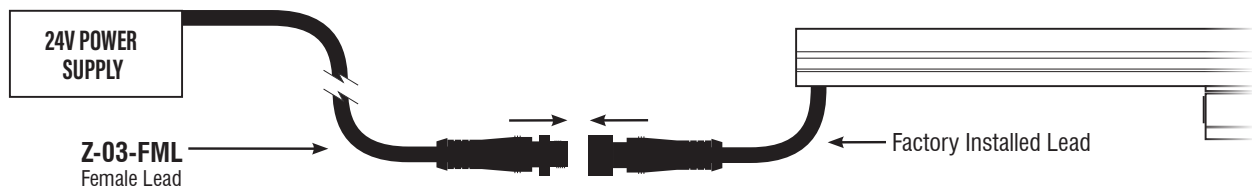

SPECIFICATIONS

Option	Z-03-ALV	Overall Height	1.3"
Louver Height	0.5"	Louver Width	1.3"

Z3—ZOLO™ 3 OPTIONS

FOR USE WITH ZOLO 3

Fixture Type: _____

Project: _____

Location: _____

POWER LEAD **REQUIRED ITEM!**

Connects a Zolo or group of Zolo fixtures to the power supply. Please specify length.

POWER LEAD CABLE

Connects Factory Installed Lead to Power Supply

SPECIFICATIONS

Option Z-03-FML-6	Option Z-03-FML-20	Option Z-03-FML-50
Length 6ft	Length 20ft	Length 50ft

CONNECTOR

ZOLO INTERCONNECT CABLES

Daisy Chains Multiple Fixtures

SPECIFICATIONS

Option Z-03-FMC-1	Option Z-03-FMC-2
Length 1ft	Length 2ft
Option Z-03-FMC-6	
Length 6ft	

Z3—ZOLO™ 3 WIRING OPTIONS

ULTRA-THIN INDOOR LED WASHER/GRAZER