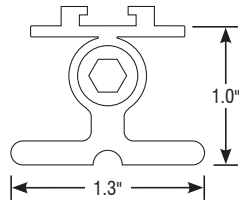

ORDERING INFORMATION

Example: Z3-1-6W-30K-1530-S1-TG-GS

Item	Length	Output	CCT	Beam Angle	Mounting	Finish	Option
Z3		6W					
Z3—Zolo-3	1—11.81" (300mm) 2—23.62" (600mm) 3—35.43" (900mm) 4—47.24" (1200mm)	6W—6W/ft <i>*Custom Wattages Available</i>	27K—2700K 30K—3000K 35K—3500K 40K—4000K <i>*Custom CCT Available</i>	1530—15° × 30° 15—15° 30—30° 60—60° 80—80°	S1—1" Mounting Clip CP—Mounting Clip	TG—Titanium Gray BK—Black WH—White	NA—None GS—Solid Glare Shield LV—Louver ALV—Asymmetric Louver

SPECIFICATIONS

Option	Z-03-S1
Overall Width	1.3"
Overall Height	1.0"

MOUNTING CLIP

SPECIFICATIONS

Option	Z-03-CP
Overall Width	1.2"
Overall Height	1.2"

GLARE OPTIONS

ZOLO 3 STANDARD

SPECIFICATIONS

Option	NA
Overall Height	0.8"

ZOLO 3 W/ SOLID GLARE SHIELD

SPECIFICATIONS

Option	Z-03-GS
Overall Height	1.4"

LOUVER

SPECIFICATIONS

Option	Z-03-LV	Overall Height	1.3"
Louver Height	0.5"	Louver Width	1.3"

ASYMMETRIC LOUVER

SPECIFICATIONS

Option	Z-03-ALV	Overall Height	1.3"
Louver Height	0.5"	Louver Width	1.3"

Z3—ZOLO™ 3 OPTIONS

FOR USE WITH ZOLO 3

Fixture Type: _____

Project: _____

Location: _____

POWER LEAD **REQUIRED ITEM!**