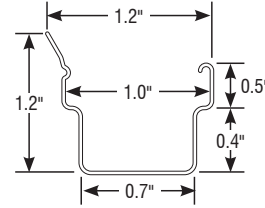

ORDERING INFORMATION

Example: Z3-1-6W-30K-1530-S1-TG-GS

Item	Length	Output	CCT	Beam Angle	Mounting	Finish	Option
Z3		6W					
Z3—Zolo-3	1—11.81" (300mm) 2—23.62" (600mm) 3—35.43" (900mm) 4—47.24" (1200mm)	6W—6W/ft <i>*Custom Wattages Available</i>	27K—2700K 30K—3000K 35K—3500K 40K—4000K <i>*Custom CCT Available</i>	1530—15° × 30° 15—15° 30—30° 60—60° 80—80°	S1—1" Mounting Clip CP—Mounting Clip	TG—Titanium Gray BK—Black WH—White	NA—None GS—Solid Glare Shield LV—Louver ALV—Asymmetric Louver

SPECIFICATIONS

Option	Z-03-S1
Overall Width	1.3"
Overall Height	1.0"

MOUNTING CLIP

SPECIFICATIONS

Option	Z-03-CP
Overall Width	1.2"
Overall Height	1.2"

GLARE OPTIONS

ZOLO 3 STANDARD

SPECIFICATIONS

Option	NA
Overall Height	0.8"

ZOLO 3 W/ SOLID GLARE SHIELD

SPECIFICATIONS

Option	Z-03-GS
Overall Height	1.4"

LOUVER

SPECIFICATIONS

Option	Z-03-LV	Overall Height	1.3"
Louver Height	0.5"	Louver Width	1.3"

ASYMMETRIC LOUVER

SPECIFICATIONS

Option	Z-03-ALV	Overall Height	1.3"
Louver Height	0.5"	Louver Width	1.3"

Z3—ZOLO™ 3 OPTIONS

FOR USE WITH ZOLO 3

Fixture Type: _____

Project: _____

Location: _____

POWER LEAD **REQUIRED ITEM!**