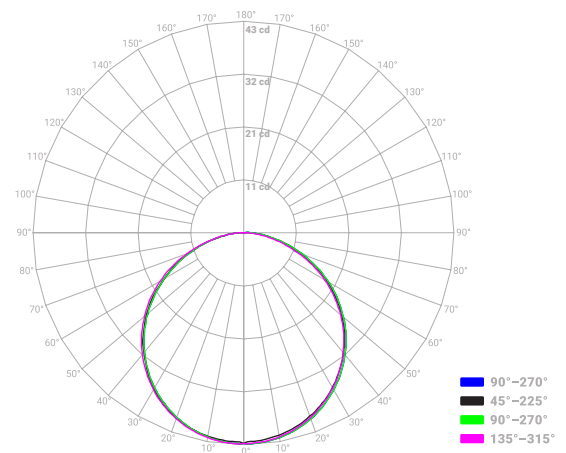

I Photometric Details (3000K)

UNI-TL 100

Mtg Height	Light Level	Beam Diameter
1.00 ft	42.75 fc	3.11 ft
2.00 ft	10.69 fc	6.22 ft
3.00 ft	4.75 fc	9.32 ft
4.00 ft	2.67 fc	12.43 ft
5.00 ft	1.71 fc	15.54 ft
6.00 ft	1.19 fc	18.65 ft
8.00 ft	0.67 fc	24.86 ft
10.00 ft	0.43 fc	31.08 ft
12.00 ft	0.30 fc	37.29 ft
15.00 ft	0.19 fc	46.61 ft