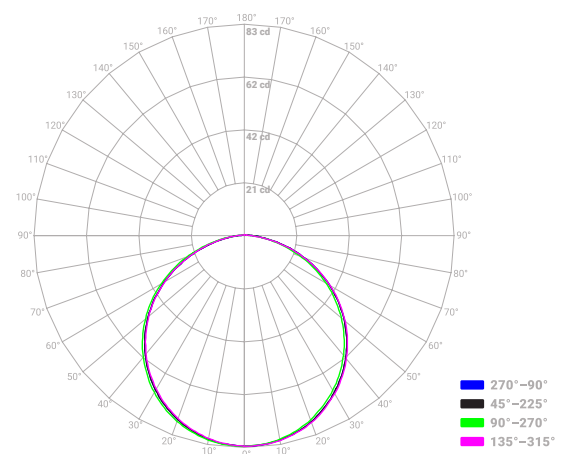

UNI-TL 200

Mtg Height	Light Level	Beam Diameter
1.00 ft	83.12 fc	3.10 ft
2.00 ft	20.78 fc	6.20 ft
3.00 ft	9.24 fc	9.30 ft
4.00 ft	5.20 fc	12.40 ft
5.00 ft	3.32 fc	15.49 ft
6.00 ft	2.31 fc	18.59 ft
8.00 ft	1.30 fc	24.79 ft
10.00 ft	0.83 fc	30.99 ft
12.00 ft	0.58 fc	37.19 ft
15.00 ft	0.37 fc	46.48 ft