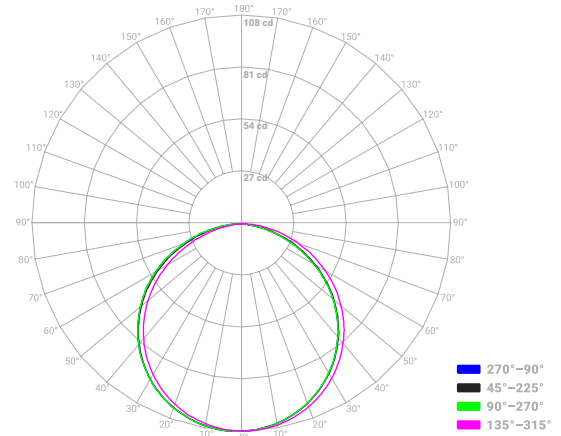

I Colorimetric Details (3000K)

I Photometric Details (3000K)

UNI-WH 300 18K

Mtg Height	Light Level	Beam Diameter
1.00 ft	40.61 fc	3.01 ft
2.00 ft	10.15 fc	6.02 ft
3.00 ft	4.51 fc	9.03 ft
4.00 ft	2.54 fc	12.04 ft
5.00 ft	1.62 fc	15.05 ft
6.00 ft	1.13 fc	18.06 ft
8.00 ft	0.63 fc	24.08 ft
10.00 ft	0.41 fc	30.10 ft
12.00 ft	0.28 fc	36.12 ft
15.00 ft	0.18 fc	45.15 ft

UNI-WH 300 35K

Mtg Height	Light Level	Beam Diameter
1.00 ft	68.32 fc	3.06 ft
2.00 ft	17.08 fc	6.13 ft
3.00 ft	7.59 fc	9.19 ft
4.00 ft	4.27 fc	12.26 ft
5.00 ft	2.73 fc	15.32 ft
6.00 ft	1.90 fc	18.39 ft
8.00 ft	1.07 fc	24.51 ft
10.00 ft	0.68 fc	30.64 ft
12.00 ft	0.47 fc	36.77 ft
15.00 ft	0.30 fc	45.96 ft

I Photometric Details (3000K)

UNI-WH 300 Full

Mtg Height	Light Level	Beam Diameter
1.00 ft	107.56 fc	3.04 ft
2.00 ft	26.89 fc	6.09 ft
3.00 ft	11.95 fc	9.13 ft
4.00 ft	6.72 fc	12.18 ft
5.00 ft	4.30 fc	15.22 ft
6.00 ft	2.99 fc	18.26 ft
8.00 ft	1.68 fc	24.35 ft
10.00 ft	1.08 fc	30.44 ft
12.00 ft	0.75 fc	36.53 ft
15.00 ft	0.48 fc	45.66 ft

UNI-WH 600 18K

Mtg Height	Light Level	Beam Diameter
1.00 ft	81.72 fc	3.00 ft
2.00 ft	20.43 fc	6.00 ft
3.00 ft	9.08 fc	9.00 ft
4.00 ft	5.11 fc	12.00 ft
5.00 ft	3.27 fc	15.01 ft
6.00 ft	2.27 fc	18.01 ft
8.00 ft	1.28 fc	24.01 ft
10.00 ft	0.82 fc	30.01 ft
12.00 ft	0.57 fc	36.01 ft
15.00 ft	0.36 fc	45.02 ft