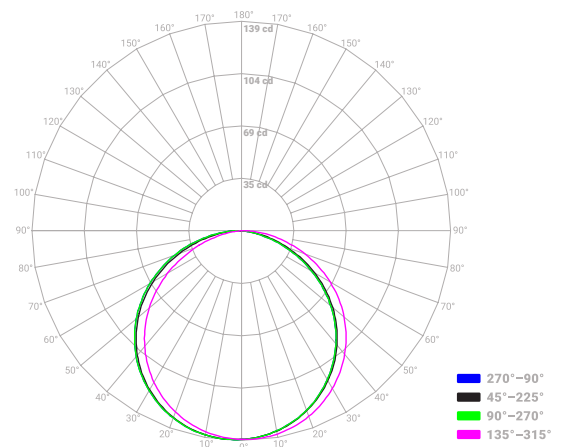

UNI-WH 600 35K

Mtg Height	Light Level	Beam Diameter
1.00 ft	138.68 fc	3.06 ft
2.00 ft	34.67 fc	6.13 ft
3.00 ft	15.41 fc	9.19 ft
4.00 ft	8.67 fc	12.26 ft
5.00 ft	5.55 fc	15.32 ft
6.00 ft	3.85 fc	18.39 ft
8.00 ft	2.17 fc	24.51 ft
10.00 ft	1.39 fc	30.64 ft
12.00 ft	0.96 fc	36.77 ft
15.00 ft	0.62 fc	45.96 ft