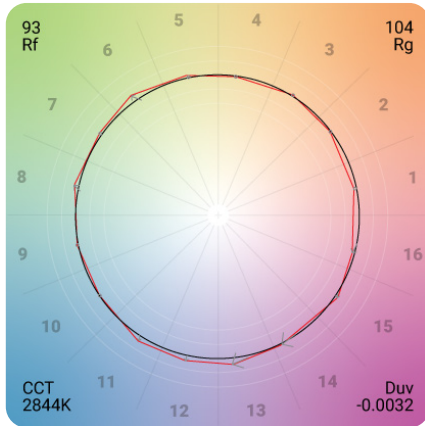

I Power Chart

		UNI-CT-300	UNI-CT-600
Watts	1 ft	3.3	6.7
	2 ft	6.6	13.2
	3 ft	9.8	19.4
	4 ft	12.9	25.5
	5 ft	16	31.4
	6 ft	19.1	37.1
	7 ft	22.1	42.5
	8 ft	25	47.8
	9 ft	27.9	52.9
	10 ft	30.7	57.7
	11 ft	33.5	62.4
	12 ft	36.2	66.8
	13 ft	38.8	71.1
	14 ft	41.4	75.1
	15 ft	43.9	79
	16 ft	46.4	82.6
	17 ft	48.8	86
	18 ft	51.2	89.3
	19 ft	53.5	92.3
	20 ft	55.8	-
	21 ft	58	-
	22 ft	60.1	-
	23 ft	62.2	-
	24 ft	64.3	-
	25 ft	66.2	-
	26 ft	68.2	-
	27 ft	70	-
	28 ft	71.8	-
	29 ft	73.6	-
	30 ft	75.3	-
	31 ft	77	-
	32 ft	78.5	-
	33 ft	80.1	-
	34 ft	81.5	-
	35 ft	83	-

I Colorimetric Details (3000K)

I Photometric Details (3000K)

UNI-WH 300 18K

Mtg Height	Light Level	Beam Diameter
1.00 ft	40.61 fc	3.01 ft
2.00 ft	10.15 fc	6.02 ft
3.00 ft	4.51 fc	9.03 ft
4.00 ft	2.54 fc	12.04 ft
5.00 ft	1.62 fc	15.05 ft
6.00 ft	1.13 fc	18.06 ft
8.00 ft	0.63 fc	24.08 ft
10.00 ft	0.41 fc	30.10 ft
12.00 ft	0.28 fc	36.12 ft
15.00 ft	0.18 fc	45.15 ft