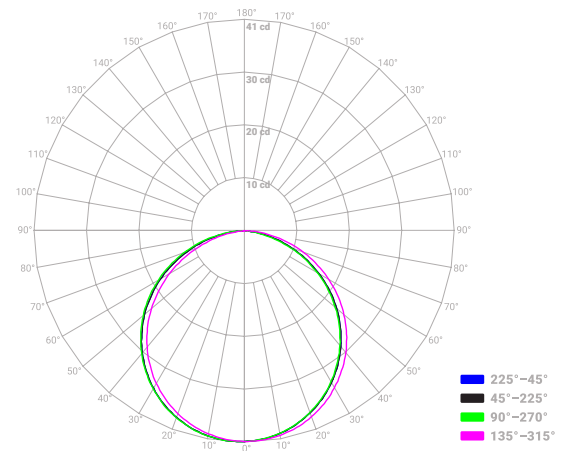

I Power Chart

		UNI-CT-300	UNI-CT-600
Watts	1 ft	3.3	6.7
	2 ft	6.6	13.2
	3 ft	9.8	19.4
	4 ft	12.9	25.5
	5 ft	16	31.4
	6 ft	19.1	37.1
	7 ft	22.1	42.5
	8 ft	25	47.8
	9 ft	27.9	52.9
	10 ft	30.7	57.7
	11 ft	33.5	62.4
	12 ft	36.2	66.8
	13 ft	38.8	71.1
	14 ft	41.4	75.1
	15 ft	43.9	79
	16 ft	46.4	82.6
	17 ft	48.8	86
	18 ft	51.2	89.3
	19 ft	53.5	92.3
	20 ft	55.8	-
	21 ft	58	-
	22 ft	60.1	-
	23 ft	62.2	-
	24 ft	64.3	-
	25 ft	66.2	-
	26 ft	68.2	-
	27 ft	70	-
	28 ft	71.8	-
	29 ft	73.6	-
	30 ft	75.3	-
	31 ft	77	-
	32 ft	78.5	-
	33 ft	80.1	-
	34 ft	81.5	-
	35 ft	83	-

I Colorimetric Details (3000K)

I Photometric Details (3000K)

UNI-WH 300 18K

Mtg Height	Light Level	Beam Diameter
1.00 ft	40.61 fc	3.01 ft
2.00 ft	10.15 fc	6.02 ft
3.00 ft	4.51 fc	9.03 ft
4.00 ft	2.54 fc	12.04 ft
5.00 ft	1.62 fc	15.05 ft
6.00 ft	1.13 fc	18.06 ft
8.00 ft	0.63 fc	24.08 ft
10.00 ft	0.41 fc	30.10 ft
12.00 ft	0.28 fc	36.12 ft
15.00 ft	0.18 fc	45.15 ft

UNI-WH 300 35K

Mtg Height	Light Level	Beam Diameter
1.00 ft	68.32 fc	3.06 ft
2.00 ft	17.08 fc	6.13 ft
3.00 ft	7.59 fc	9.19 ft
4.00 ft	4.27 fc	12.26 ft
5.00 ft	2.73 fc	15.32 ft
6.00 ft	1.90 fc	18.39 ft
8.00 ft	1.07 fc	24.51 ft
10.00 ft	0.68 fc	30.64 ft
12.00 ft	0.47 fc	36.77 ft
15.00 ft	0.30 fc	45.96 ft

I Photometric Details (3000K)

UNI-WH 300 Full

Mtg Height	Light Level	Beam Diameter
1.00 ft	107.56 fc	3.04 ft
2.00 ft	26.89 fc	6.09 ft
3.00 ft	11.95 fc	9.13 ft
4.00 ft	6.72 fc	12.18 ft
5.00 ft	4.30 fc	15.22 ft
6.00 ft	2.99 fc	18.26 ft
8.00 ft	1.68 fc	24.35 ft
10.00 ft	1.08 fc	30.44 ft
12.00 ft	0.75 fc	36.53 ft
15.00 ft	0.48 fc	45.66 ft