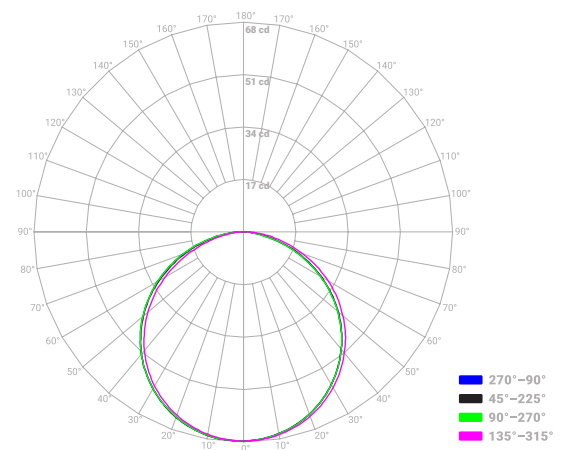

I Power Chart

		UNI-CT-300	UNI-CT-600
Watts	1 ft	3.3	6.7
	2 ft	6.6	13.2
	3 ft	9.8	19.4
	4 ft	12.9	25.5
	5 ft	16	31.4
	6 ft	19.1	37.1
	7 ft	22.1	42.5
	8 ft	25	47.8
	9 ft	27.9	52.9
	10 ft	30.7	57.7
	11 ft	33.5	62.4
	12 ft	36.2	66.8
	13 ft	38.8	71.1
	14 ft	41.4	75.1
	15 ft	43.9	79
	16 ft	46.4	82.6
	17 ft	48.8	86
	18 ft	51.2	89.3
	19 ft	53.5	92.3
	20 ft	55.8	-
	21 ft	58	-
	22 ft	60.1	-
	23 ft	62.2	-
	24 ft	64.3	-
	25 ft	66.2	-
	26 ft	68.2	-
	27 ft	70	-
	28 ft	71.8	-
	29 ft	73.6	-
	30 ft	75.3	-
	31 ft	77	-
	32 ft	78.5	-
	33 ft	80.1	-
	34 ft	81.5	-
	35 ft	83	-

I Colorimetric Details (3000K)

I Photometric Details (3000K)

UNI-WH 300 18K

Mtg Height	Light Level	Beam Diameter
1.00 ft	40.61 fc	3.01 ft
2.00 ft	10.15 fc	6.02 ft
3.00 ft	4.51 fc	9.03 ft
4.00 ft	2.54 fc	12.04 ft
5.00 ft	1.62 fc	15.05 ft
6.00 ft	1.13 fc	18.06 ft
8.00 ft	0.63 fc	24.08 ft
10.00 ft	0.41 fc	30.10 ft
12.00 ft	0.28 fc	36.12 ft
15.00 ft	0.18 fc	45.15 ft

UNI-WH 300 35K

Mtg Height	Light Level	Beam Diameter
1.00 ft	68.32 fc	3.06 ft
2.00 ft	17.08 fc	6.13 ft
3.00 ft	7.59 fc	9.19 ft
4.00 ft	4.27 fc	12.26 ft
5.00 ft	2.73 fc	15.32 ft
6.00 ft	1.90 fc	18.39 ft
8.00 ft	1.07 fc	24.51 ft
10.00 ft	0.68 fc	30.64 ft
12.00 ft	0.47 fc	36.77 ft
15.00 ft	0.30 fc	45.96 ft

I Photometric Details (3000K)

UNI-WH 300 Full

Mtg Height	Light Level	Beam Diameter
1.00 ft	107.56 fc	3.04 ft
2.00 ft	26.89 fc	6.09 ft
3.00 ft	11.95 fc	9.13 ft
4.00 ft	6.72 fc	12.18 ft
5.00 ft	4.30 fc	15.22 ft
6.00 ft	2.99 fc	18.26 ft
8.00 ft	1.68 fc	24.35 ft
10.00 ft	1.08 fc	30.44 ft
12.00 ft	0.75 fc	36.53 ft
15.00 ft	0.48 fc	45.66 ft