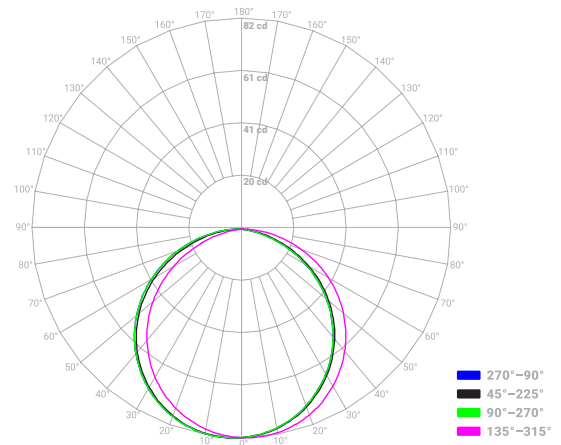

I Colorimetric Details (3000K)

I Photometric Details (3000K)

UNI-WH 300 18K

Mtg Height	Light Level	Beam Diameter
1.00 ft	40.61 fc	3.01 ft
2.00 ft	10.15 fc	6.02 ft
3.00 ft	4.51 fc	9.03 ft
4.00 ft	2.54 fc	12.04 ft
5.00 ft	1.62 fc	15.05 ft
6.00 ft	1.13 fc	18.06 ft
8.00 ft	0.63 fc	24.08 ft
10.00 ft	0.41 fc	30.10 ft
12.00 ft	0.28 fc	36.12 ft
15.00 ft	0.18 fc	45.15 ft

UNI-WH 300 35K

Mtg Height	Light Level	Beam Diameter
1.00 ft	68.32 fc	3.06 ft
2.00 ft	17.08 fc	6.13 ft
3.00 ft	7.59 fc	9.19 ft
4.00 ft	4.27 fc	12.26 ft
5.00 ft	2.73 fc	15.32 ft
6.00 ft	1.90 fc	18.39 ft
8.00 ft	1.07 fc	24.51 ft
10.00 ft	0.68 fc	30.64 ft
12.00 ft	0.47 fc	36.77 ft
15.00 ft	0.30 fc	45.96 ft

I Photometric Details (3000K)

UNI-WH 300 Full

Mtg Height	Light Level	Beam Diameter
1.00 ft	107.56 fc	3.04 ft
2.00 ft	26.89 fc	6.09 ft
3.00 ft	11.95 fc	9.13 ft
4.00 ft	6.72 fc	12.18 ft
5.00 ft	4.30 fc	15.22 ft
6.00 ft	2.99 fc	18.26 ft
8.00 ft	1.68 fc	24.35 ft
10.00 ft	1.08 fc	30.44 ft
12.00 ft	0.75 fc	36.53 ft
15.00 ft	0.48 fc	45.66 ft

UNI-WH 600 18K

Mtg Height	Light Level	Beam Diameter
1.00 ft	81.72 fc	3.00 ft
2.00 ft	20.43 fc	6.00 ft
3.00 ft	9.08 fc	9.00 ft
4.00 ft	5.11 fc	12.00 ft
5.00 ft	3.27 fc	15.01 ft
6.00 ft	2.27 fc	18.01 ft
8.00 ft	1.28 fc	24.01 ft
10.00 ft	0.82 fc	30.01 ft
12.00 ft	0.57 fc	36.01 ft
15.00 ft	0.36 fc	45.02 ft