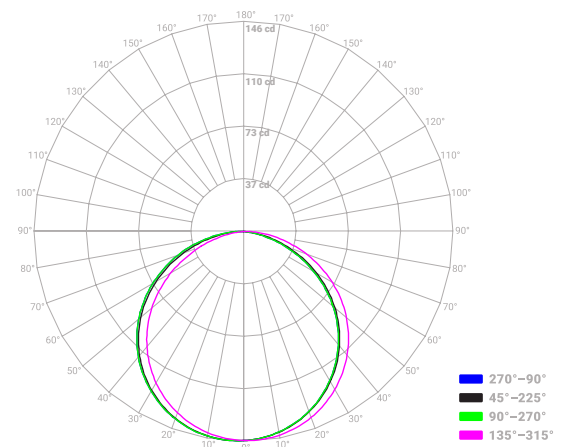

UNI-WH 600 35K

Mtg Height	Light Level	Beam Diameter
1.00 ft	145.98 fc	3.06 ft
2.00 ft	36.49 fc	6.13 ft
3.00 ft	16.22 fc	9.19 ft
4.00 ft	9.12 fc	12.26 ft
5.00 ft	5.84 fc	15.32 ft
6.00 ft	4.05 fc	18.39 ft
8.00 ft	2.28 fc	24.51 ft
10.00 ft	1.46 fc	30.64 ft
12.00 ft	1.01 fc	36.77 ft
15.00 ft	0.65 fc	45.96 ft