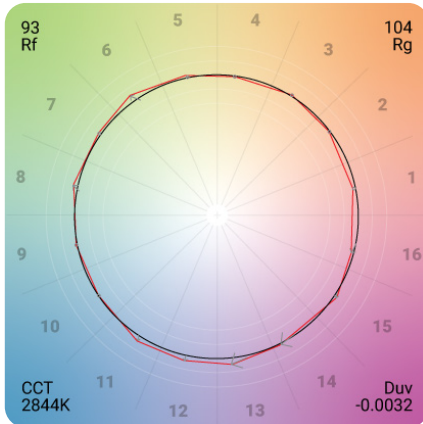

## I Power Chart

		UNI-CT-300	UNI-CT-600
Watts	1 ft	3.3	6.7
	2 ft	6.6	13.2
	3 ft	9.8	19.4
	4 ft	12.9	25.5
	5 ft	16	31.4
	6 ft	19.1	37.1
	7 ft	22.1	42.5
	8 ft	25	47.8
	9 ft	27.9	52.9
	10 ft	30.7	57.7
	11 ft	33.5	62.4
	12 ft	36.2	66.8
	13 ft	38.8	71.1
	14 ft	41.4	75.1
	15 ft	43.9	79
	16 ft	46.4	82.6
	17 ft	48.8	86
	18 ft	51.2	89.3
	19 ft	53.5	92.3
	20 ft	55.8	-
	21 ft	58	-
	22 ft	60.1	-
	23 ft	62.2	-
	24 ft	64.3	-
	25 ft	66.2	-
	26 ft	68.2	-
	27 ft	70	-
	28 ft	71.8	-
	29 ft	73.6	-
	30 ft	75.3	-
	31 ft	77	-
	32 ft	78.5	-
	33 ft	80.1	-
	34 ft	81.5	-
	35 ft	83	-

## I Colorimetric Details (3000K)