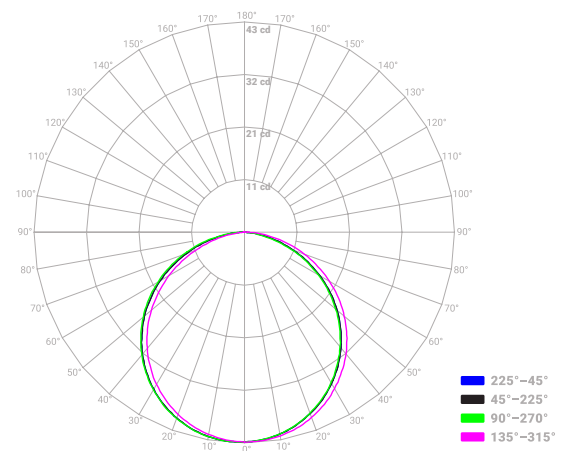

I Photometric Details (3000K)

UNI-WH 300 18K

Mtg Height	Light Level	Beam Diameter
1.00 ft	42.75 fc	3.01 ft
2.00 ft	10.69 fc	6.02 ft
3.00 ft	4.75 fc	9.03 ft
4.00 ft	2.67 fc	12.04 ft
5.00 ft	1.71 fc	15.05 ft
6.00 ft	1.19 fc	18.06 ft
8.00 ft	0.67 fc	24.08 ft
10.00 ft	0.43 fc	30.10 ft
12.00 ft	0.30 fc	36.12 ft
15.00 ft	0.19 fc	45.15 ft