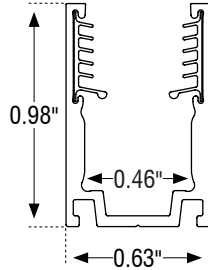

Dry Wire ferrule located 115mm (+/- 5mm) from the cable connector. Protects against damage from water ingress inside cable wire.

Included in every run.

DOME PROFILE DIMENSIONS

Conforms to ANSI/UL Standard 2108
 Certified to CAN/CSA Standard C22.2 No. 250.0

SIGNWAVE® WIDE VIEW ACCESSORIES

FOR SIGNWAVE™ 1, 2, 5, & 7 SERIES

ALUMINUM SERRATED CHANNEL

Model	SW-E-AL-CH-SR-2M
Material	Aluminum
Length	78.75" (2m)
Width	0.63" (15.9mm)
Height	0.98" (24.8mm)
Internal Width	0.46" (11.8mm)

ALUMINUM SERRATED CLIP

Model	SW-E-CLP-AL-SR
Material	Aluminum
Length	0.79" (20mm)
Width	0.63" (15.9mm)
Height	0.98" (24.8mm)
Internal Width	0.46" (11.8mm)

ALUMINUM SERRATED FLEX CHANNEL

Model	SW-E-CH-AL-FLX-1M
Material	Aluminum
Length	39.3" (1m)
Width	0.63" (15.9mm)
Height	0.98" (24.8mm)
Internal Width	0.46" (11.8mm)

SIDE MOUNTING BRACKET

Model	SW-CLP-RA
Material	Aluminum
Length	0.78" (20mm)
Width	0.98" (25mm)
Height	2.75" (70mm)