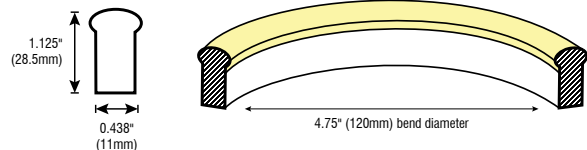

SPECIFICATIONS

Series	SW5 - Signwave® 5
Input Voltage	24V DC
Lumens	162 Lm/ft
Max Run Length	Unlimited, Refer to Power Feed Above
Beam Angle	320°
Dimensions	0.438"(11.5mm) × 1.125"(29mm)
CRI	80+
Dimming Options	PWM, Triac, 0-10V, DMX, Hi-lume
Temp Range	-4°F (-20°C) to 113°F (45°C)

Dry Wire ferrule located 115mm (+/- 5mm) from the cable connector. Protects against damage from water ingress inside cable wire.

Included in every run.

DOME PROFILE DIMENSIONS

Conforms to ANSI/UL Standard 2108
 Certified to CAN/CSA Standard C22.2 No. 250.0

SIGNWAVE® 5 (INDOOR/OUTDOOR)

SW5-SERIES | FLEXIBLE LIGHTING SYSTEM

IP67 OPTIONS

IP68 OPTIONS

ORDERING INFORMATION

Example: SW5-36-CT-SL-24-IP68

Series	Length (Unlimited)	Color	Feed Point	Feed Length	Rating
SW5					
SW5	Inches	27K - 2700K 30K - 3000K 35K - 3500K 40K - 4000K 45K - 4500K 50K - 5000K RD - Red GRN - Green BL - Blue AM - Amber RGBW - Color Changing CT - Color Tuning	B - Bottom Feed SL - Side-Feed Left SR - Side-Feed Right E - End Feed	S - Standard (118 inch) Inches - Custom length (inches).	IP67 IP68

ALUMINUM SERRATED CLIP

Model	SW-E-CLP-AL-SR
Material	Aluminum
Length	0.79" (20mm)
Width	0.63" (15.9mm)
Height	0.98" (24.8mm)
Internal Width	0.46" (11.8mm)

ALUMINUM SERRATED FLEX CHANNEL

Model	SW-E-CH-AL-FLX-1M
Material	Aluminum
Length	39.3" (1m)
Width	0.63" (15.9mm)
Height	0.98" (24.8mm)
Internal Width	0.46" (11.8mm)