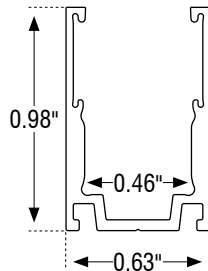

Dry Wire ferrule located 115mm (+/- 5mm) from the cable connector. Protects against damage from water ingress inside cable wire.

Included in every run.

DOME PROFILE DIMENSIONS

Conforms to ANSI/UL Standard 2108
 Certified to CAN/CSA Standard C22.2 No. 250.0

SIGNWAVE® WIDE VIEW ACCESSORIES

FOR SIGNWAVE™ 1, 2, 5, & 7 SERIES

ALUMINUM SERRATED CHANNEL

Model	SW-E-AL-CH-SR-2M
Material	Aluminum
Length	78.75" (2m)
Width	0.63" (15.9mm)
Height	0.98" (24.8mm)
Internal Width	0.46" (11.8mm)

ALUMINUM SERRATED CLIP

Model	SW-E-CLP-AL-SR
Material	Aluminum
Length	0.79" (20mm)
Width	0.63" (15.9mm)
Height	0.98" (24.8mm)
Internal Width	0.46" (11.8mm)

ALUMINUM SERRATED FLEX CHANNEL

Model	SW-E-CH-AL-FLX-1M
Material	Aluminum
Length	39.3" (1m)
Width	0.63" (15.9mm)
Height	0.98" (24.8mm)
Internal Width	0.46" (11.8mm)

SIDE MOUNTING BRACKET

Model	SW-CLP-RA
Material	Aluminum
Length	0.78" (20mm)
Width	0.98" (25mm)
Height	2.75" (70mm)