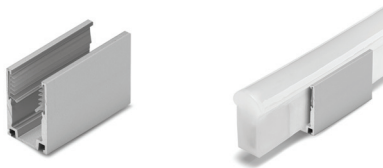

SIGNWAVE® 5 (INDOOR/OUTDOOR)

SW5-SERIES | FLEXIBLE LIGHTING SYSTEM

IP67 OPTIONS

IP68 OPTIONS

ORDERING INFORMATION

Example: SW5-36-CT-SL-24-IP68

Series	Length (Unlimited)	Color	Feed Point	Feed Length	Rating
SW5					
SW5	Inches	27K - 2700K 30K - 3000K 35K - 3500K 40K - 4000K 45K - 4500K 50K - 5000K RD - Red GRN - Green BL - Blue AM - Amber RGBW - Color Changing CT - Color Tuning	B - Bottom Feed SL - Side-Feed Left SR - Side-Feed Right E - End Feed	S - Standard (118 inch) Inches - Custom length (inches).	IP67 IP68

SIGNWAVE® WIDE VIEW ACCESSORIES

FOR SIGNWAVE™ 1, 2, 5, & 7 SERIES

ALUMINUM SERRATED CHANNEL

Model	SW-E-AL-CH-SR-2M
Material	Aluminum
Length	78.75" (2m)
Width	0.63" (15.9mm)
Height	0.98" (24.8mm)
Internal Width	0.46" (11.8mm)

ALUMINUM SERRATED CLIP

Model	SW-E-CLP-AL-SR
Material	Aluminum
Length	0.79" (20mm)
Width	0.63" (15.9mm)
Height	0.98" (24.8mm)
Internal Width	0.46" (11.8mm)

ALUMINUM SERRATED FLEX CHANNEL

Model	SW-E-CH-AL-FLX-1M
Material	Aluminum
Length	39.3" (1m)
Width	0.63" (15.9mm)
Height	0.98" (24.8mm)
Internal Width	0.46" (11.8mm)