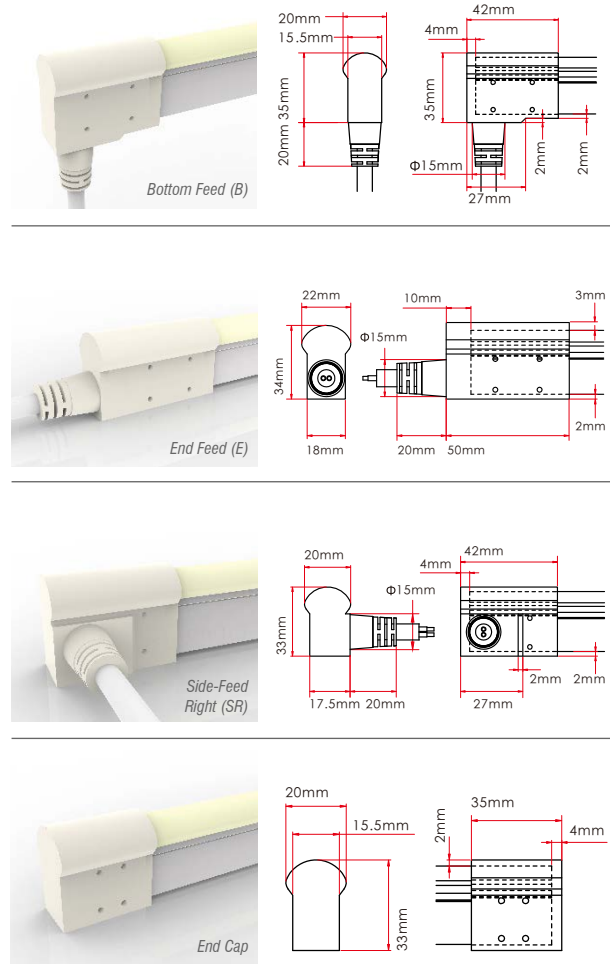

Dry Wire ferrule located 115mm (+/- 5mm) from the cable connector. Protects against damage from water ingress inside cable wire.

Included in every run.

DOME PROFILE DIMENSIONS

Conforms to ANSI/UL Standard 2108
 Certified to CAN/CSA Standard C22.2 No. 250.0

SIGNWAVE® 5 (INDOOR/OUTDOOR)

SW5-SERIES | FLEXIBLE LIGHTING SYSTEM

IP67 OPTIONS

IP68 OPTIONS

ORDERING INFORMATION

Example: SW5-36-CT-SL-24-IP68

Series	Length (Unlimited)	Color	Feed Point	Feed Length	Rating
SW5					
SW5	Inches	27K - 2700K 30K - 3000K 35K - 3500K 40K - 4000K 45K - 4500K 50K - 5000K RD - Red GRN - Green BL - Blue AM - Amber RGBW - Color Changing CT - Color Tuning	B - Bottom Feed SL - Side-Feed Left SR - Side-Feed Right E - End Feed	S - Standard (118 inch) Inches - Custom length (inches).	IP67 IP68

SIGNWAVE® WIDE VIEW ACCESSORIES

FOR SIGNWAVE™ 1, 2, 5, & 7 SERIES

ALUMINUM SERRATED CHANNEL

Model	SW-E-AL-CH-SR-2M
Material	Aluminum
Length	78.75" (2m)
Width	0.63" (15.9mm)
Height	0.98" (24.8mm)
Internal Width	0.46" (11.8mm)

ALUMINUM SERRATED CLIP

Model	SW-E-CLP-AL-SR
Material	Aluminum
Length	0.79" (20mm)
Width	0.63" (15.9mm)
Height	0.98" (24.8mm)
Internal Width	0.46" (11.8mm)

ALUMINUM SERRATED FLEX CHANNEL

Model	SW-E-CH-AL-FLX-1M
Material	Aluminum
Length	39.3" (1m)
Width	0.63" (15.9mm)
Height	0.98" (24.8mm)
Internal Width	0.46" (11.8mm)