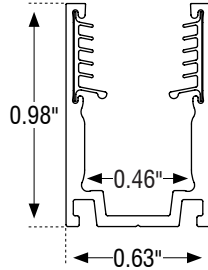

SIGNWAVE® 5 (INDOOR/OUTDOOR)

SW5-SERIES | FLEXIBLE LIGHTING SYSTEM

IP67 OPTIONS

IP68 OPTIONS

ORDERING INFORMATION

Example: SW5-36-CT-SL-24-IP68

Series	Length (Unlimited)	Color	Feed Point	Feed Length	Rating
SW5					
SW5	Inches	27K - 2700K 30K - 3000K 35K - 3500K 40K - 4000K 45K - 4500K 50K - 5000K RD - Red GRN - Green BL - Blue AM - Amber RGBW - Color Changing CT - Color Tuning	B - Bottom Feed SL - Side-Feed Left SR - Side-Feed Right E - End Feed	S - Standard (118 inch) Inches - Custom length (inches).	IP67 IP68

SIGNWAVE® WIDE VIEW ACCESSORIES

FOR SIGNWAVE™ 1, 2, 5, & 7 SERIES

ALUMINUM SERRATED CHANNEL

Model	SW-E-AL-CH-SR-2M
Material	Aluminum
Length	78.75" (2m)
Width	0.63" (15.9mm)
Height	0.98" (24.8mm)
Internal Width	0.46" (11.8mm)

ALUMINUM SERRATED CLIP

Model	SW-E-CLP-AL-SR
Material	Aluminum
Length	0.79" (20mm)
Width	0.63" (15.9mm)
Height	0.98" (24.8mm)
Internal Width	0.46" (11.8mm)

ALUMINUM SERRATED FLEX CHANNEL

Model	SW-E-CH-AL-FLX-1M
Material	Aluminum
Length	39.3" (1m)
Width	0.63" (15.9mm)
Height	0.98" (24.8mm)
Internal Width	0.46" (11.8mm)

SIDE MOUNTING BRACKET

Model	SW-CLP-RA
Material	Aluminum
Length	0.78" (20mm)
Width	0.98" (25mm)
Height	2.75" (70mm)