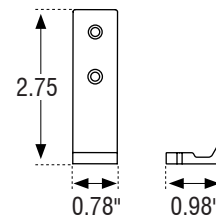

Dry Wire ferrule located 115mm (+/- 5mm) from the cable connector. Protects against damage from water ingress inside cable wire.

Included in every run.

DOME PROFILE DIMENSIONS

Conforms to ANSI/UL Standard 2108
 Certified to CAN/CSA Standard C22.2 No. 250.0

SIGNWAVE® WIDE VIEW ACCESSORIES

FOR SIGNWAVE™ 1, 2, 5, & 7 SERIES

ALUMINUM SERRATED CHANNEL

Model	SW-E-AL-CH-SR-2M
Material	Aluminum
Length	78.75" (2m)
Width	0.63" (15.9mm)
Height	0.98" (24.8mm)
Internal Width	0.46" (11.8mm)

ALUMINUM SERRATED CLIP

Model	SW-E-CLP-AL-SR
Material	Aluminum
Length	0.79" (20mm)
Width	0.63" (15.9mm)
Height	0.98" (24.8mm)
Internal Width	0.46" (11.8mm)

ALUMINUM SERRATED FLEX CHANNEL

Model	SW-E-CH-AL-FLX-1M
Material	Aluminum
Length	39.3" (1m)
Width	0.63" (15.9mm)
Height	0.98" (24.8mm)
Internal Width	0.46" (11.8mm)

SIDE MOUNTING BRACKET

Model	SW-CLP-RA
Material	Aluminum
Length	0.78" (20mm)
Width	0.98" (25mm)
Height	2.75" (70mm)