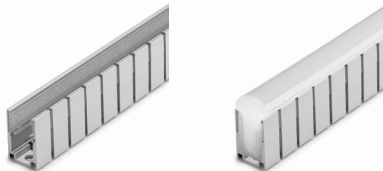

Dry Wire ferrule located 115mm (+/- 5mm) from the cable connector. Protects against damage from water ingress inside cable wire.

Included in every run.

DOME PROFILE DIMENSIONS

Conforms to ANSI/UL Standard 2108
 Certified to CAN/CSA Standard C22.2 No. 250.0

SIGNWAVE® 5 (INDOOR/OUTDOOR)

SW5-SERIES | FLEXIBLE LIGHTING SYSTEM

IP67 OPTIONS

IP68 OPTIONS

ORDERING INFORMATION

Example: SW5-36-CT-SL-24-IP68

Series	Length (Unlimited)	Color	Feed Point	Feed Length	Rating
SW5					
SW5	Inches	27K - 2700K 30K - 3000K 35K - 3500K 40K - 4000K 45K - 4500K 50K - 5000K RD - Red GRN - Green BL - Blue AM - Amber RGBW - Color Changing CT - Color Tuning	B - Bottom Feed SL - Side-Feed Left SR - Side-Feed Right E - End Feed	S - Standard (118 inch) Inches - Custom length (inches).	IP67 IP68

SIGNWAVE® WIDE VIEW ACCESSORIES

FOR SIGNWAVE™ 1, 2, 5, & 7 SERIES

ALUMINUM SERRATED CHANNEL

Model	SW-E-AL-CH-SR-2M
Material	Aluminum
Length	78.75" (2m)
Width	0.63" (15.9mm)
Height	0.98" (24.8mm)
Internal Width	0.46" (11.8mm)

ALUMINUM SERRATED CLIP

Model	SW-E-CLP-AL-SR
Material	Aluminum
Length	0.79" (20mm)
Width	0.63" (15.9mm)
Height	0.98" (24.8mm)
Internal Width	0.46" (11.8mm)

ALUMINUM SERRATED FLEX CHANNEL

Model	SW-E-CH-AL-FLX-1M
Material	Aluminum
Length	39.3" (1m)
Width	0.63" (15.9mm)
Height	0.98" (24.8mm)
Internal Width	0.46" (11.8mm)