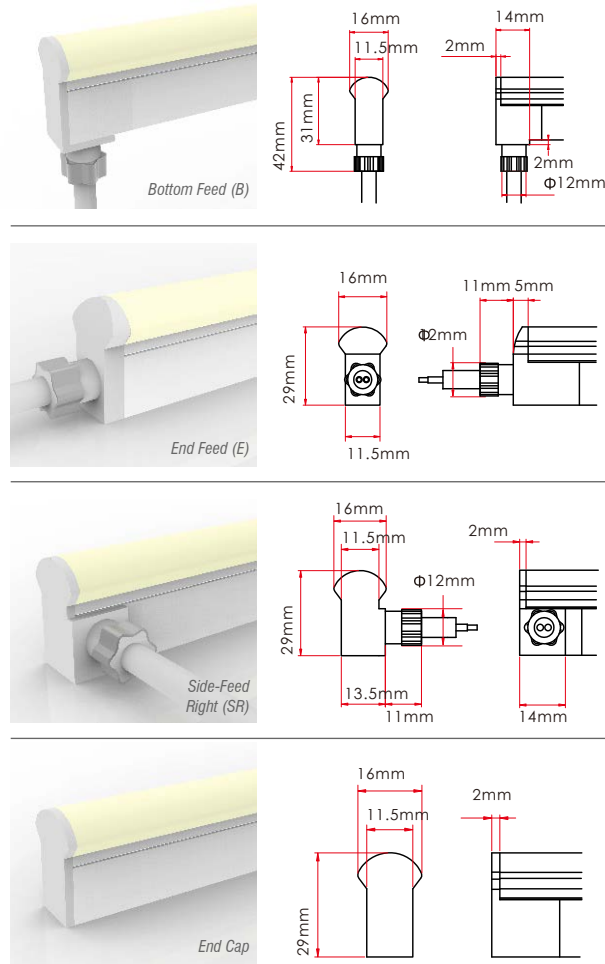

Dry Wire ferrule located 115mm (+/- 5mm) from the cable connector. Protects against damage from water ingress inside cable wire.

Included in every run.

DOME PROFILE DIMENSIONS

Conforms to ANSI/UL Standard 2108
 Certified to CAN/CSA Standard C22.2 No. 250.0

SIGNWAVE® 5 (INDOOR/OUTDOOR)

SW5-SERIES | FLEXIBLE LIGHTING SYSTEM

IP67 OPTIONS

IP68 OPTIONS

ORDERING INFORMATION

Example: SW5-36-CT-SL-24-IP68

Series	Length (Unlimited)	Color	Feed Point	Feed Length	Rating
SW5					
SW5	Inches	27K - 2700K 30K - 3000K 35K - 3500K 40K - 4000K 45K - 4500K 50K - 5000K RD - Red GRN - Green BL - Blue AM - Amber RGBW - Color Changing CT - Color Tuning	B - Bottom Feed SL - Side-Feed Left SR - Side-Feed Right E - End Feed	S - Standard (118 inch) Inches - Custom length (inches).	IP67 IP68

SIGNWAVE® WIDE VIEW ACCESSORIES

FOR SIGNWAVE™ 1, 2, 5, & 7 SERIES

ALUMINUM SERRATED CHANNEL

Model	SW-E-AL-CH-SR-2M
Material	Aluminum
Length	78.75" (2m)
Width	0.63" (15.9mm)
Height	0.98" (24.8mm)
Internal Width	0.46" (11.8mm)

ALUMINUM SERRATED CLIP

Model	SW-E-CLP-AL-SR
Material	Aluminum
Length	0.79" (20mm)
Width	0.63" (15.9mm)
Height	0.98" (24.8mm)
Internal Width	0.46" (11.8mm)

ALUMINUM SERRATED FLEX CHANNEL

Model	SW-E-CH-AL-FLX-1M
Material	Aluminum
Length	39.3" (1m)
Width	0.63" (15.9mm)
Height	0.98" (24.8mm)
Internal Width	0.46" (11.8mm)