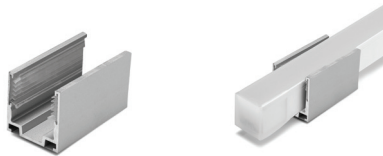

ALUMINUM SERRATED CLIP

Model	SW-K-CLP-AL-SR
Material	Aluminum
Length	0.79" (20mm)
Width	0.80" (20.2mm)
Height	0.82" (20.8mm)
Internal Width	0.64" (16.3mm)