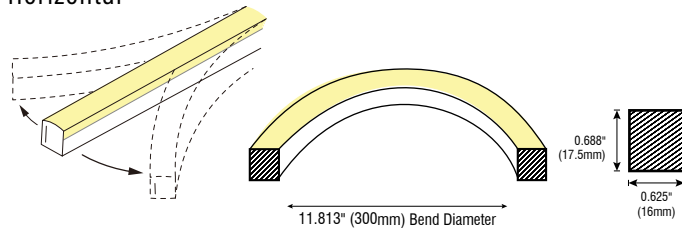

BENDING OPTIONS & PROFILE DIMENSIONS

Horizontal