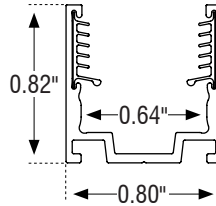

## ORDERING INFORMATION

Example: **SW3-36-RGBW-VR-E-S-IP67**

Series	Length (Unlimited)	Color	Bending	Feed Point	Feed Length	Rating
<b>SW3</b>						
SW3	Inches	<b>27K</b> - 2700K <b>30K</b> - 3000K <b>35K</b> - 3500K <b>40K</b> - 4000K <b>45K</b> - 4500K <b>50K</b> - 5000K <b>RD</b> - Red <b>GRN</b> - Green <b>BL</b> - Blue <b>AM</b> - Amber <b>RGBW</b> - Color Changing <b>CT</b> - Color Tuning	<b>VR</b> - Vertical <b>HZ</b> - Horizontal (Not available in RGBW)	<b>B</b> - Bottom Feed <b>SL</b> - Side-Feed Left <b>SR</b> - Side-Feed Right <b>E</b> - End Feed	<b>S</b> - Standard (118 inch) <b>Inches</b> - Custom length (inches).	<b>IP67</b> <b>IP68</b>

## ALUMINUM SERRATED CHANNEL

Model	SW-K-AL-CH-SR-2M
Material	Aluminum
Length	78.75" (2m)
Width	0.80" (20.2mm)
Height	0.82" (20.8mm)
Internal Width	0.64" (16.3mm)

## ALUMINUM SERRATED CLIP

Model	SW-K-CLP-AL-SR
Material	Aluminum
Length	0.79" (20mm)
Width	0.80" (20.2mm)
Height	0.82" (20.8mm)
Internal Width	0.64" (16.3mm)

## ALUMINUM SERRATED FLEX CHANNEL

Model	SW-K-CH-AL-FLX-1M
Material	Aluminum
Length	39.3" (1m)
Width	0.80" (20.2mm)
Height	0.82" (20.8mm)
Internal Width	0.64" (16.3mm)