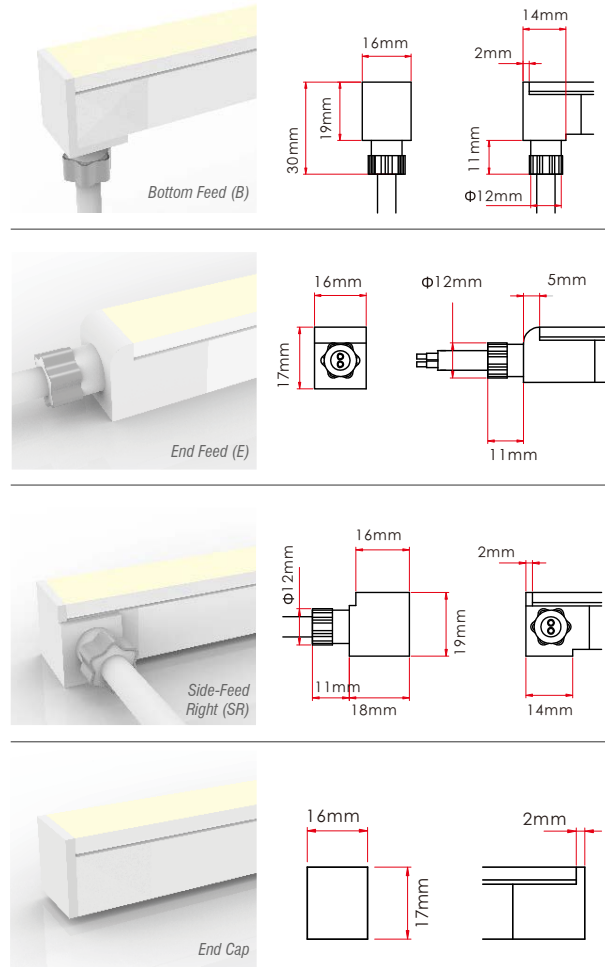

SIGNWAVE® 3 (INDOOR/OUTDOOR)

SW3-SERIES | FLEXIBLE LIGHTING SYSTEM

IP67 OPTIONS