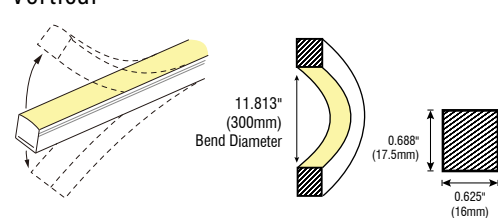

Vertical

Conforms to ANSI/UL Standard 2108
Certified to CAN/CSA Standard C22.2 No. 250.0