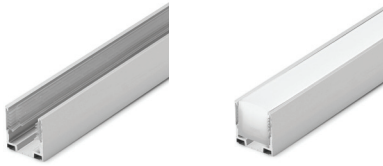

ALUMINUM SERRATED CHANNEL

Model	SW-K-AL-CH-SR-2M
Material	Aluminum
Length	78.75" (2m)
Width	0.80" (20.2mm)
Height	0.82" (20.8mm)
Internal Width	0.64" (16.3mm)