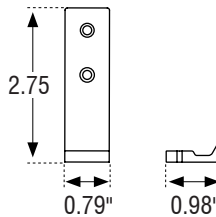

## ALUMINUM SERRATED CHANNEL

Model	SW-K-AL-CH-SR-2M
Material	Aluminum
Length	78.75" (2m)
Width	0.80" (20.2mm)
Height	0.82" (20.8mm)
Internal Width	0.64" (16.3mm)

## ALUMINUM SERRATED CLIP

Model	SW-K-CLP-AL-SR
Material	Aluminum
Length	0.79" (20mm)
Width	0.80" (20.2mm)
Height	0.82" (20.8mm)
Internal Width	0.64" (16.3mm)

## ALUMINUM SERRATED FLEX CHANNEL

Model	SW-K-CH-AL-FLX-1M
Material	Aluminum
Length	39.3" (1m)
Width	0.80" (20.2mm)
Height	0.82" (20.8mm)
Internal Width	0.64" (16.3mm)

## SIDE MOUNTING BRACKET

Model	SW-CLP-RA
Material	Aluminum
Length	0.79" (20mm)
Width	0.98" (25mm)
Height	2.75" (70mm)