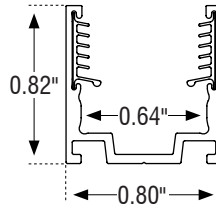

## ORDERING INFORMATION

Example: **SW3-36-RGBW-VR-E-S-IP67**

Series	Length (Unlimited)	Color	Bending	Feed Point	Feed Length	Rating
<b>SW3</b>						
SW3	Inches	<b>27K</b> - 2700K <b>30K</b> - 3000K <b>35K</b> - 3500K <b>40K</b> - 4000K <b>45K</b> - 4500K <b>50K</b> - 5000K <b>RD</b> - Red <b>GRN</b> - Green <b>BL</b> - Blue <b>AM</b> - Amber <b>RGBW</b> - Color Changing <b>CT</b> - Color Tuning	<b>VR</b> - Vertical <b>HZ</b> - Horizontal (Not available in RGBW)	<b>B</b> - Bottom Feed <b>SL</b> - Side-Feed Left <b>SR</b> - Side-Feed Right <b>E</b> - End Feed	<b>S</b> - Standard (118 inch) <b>Inches</b> - Custom length (inches).	<b>IP67</b> <b>IP68</b>

## ALUMINUM SERRATED CHANNEL

Model	SW-K-AL-CH-SR-2M
Material	Aluminum
Length	78.75" (2m)
Width	0.80" (20.2mm)
Height	0.82" (20.8mm)
Internal Width	0.64" (16.3mm)

## ALUMINUM SERRATED CLIP

Model	SW-K-CLP-AL-SR
Material	Aluminum
Length	0.79" (20mm)
Width	0.80" (20.2mm)
Height	0.82" (20.8mm)
Internal Width	0.64" (16.3mm)

## ALUMINUM SERRATED FLEX CHANNEL

Model	SW-K-CH-AL-FLX-1M
Material	Aluminum
Length	39.3" (1m)
Width	0.80" (20.2mm)
Height	0.82" (20.8mm)
Internal Width	0.64" (16.3mm)