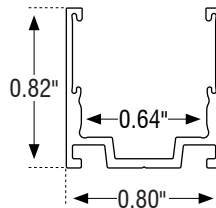

## ALUMINUM SERRATED CHANNEL

Model	SW-K-AL-CH-SR-2M
Material	Aluminum
Length	78.75" (2m)
Width	0.80" (20.2mm)
Height	0.82" (20.8mm)
Internal Width	0.64" (16.3mm)

## ALUMINUM SERRATED CLIP

Model	SW-K-CLP-AL-SR
Material	Aluminum
Length	0.79" (20mm)
Width	0.80" (20.2mm)
Height	0.82" (20.8mm)
Internal Width	0.64" (16.3mm)

## ALUMINUM SERRATED FLEX CHANNEL

Model	SW-K-CH-AL-FLX-1M
Material	Aluminum
Length	39.3" (1m)
Width	0.80" (20.2mm)
Height	0.82" (20.8mm)
Internal Width	0.64" (16.3mm)