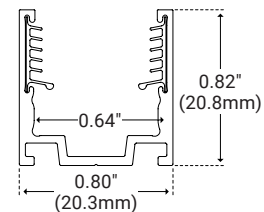

### End Cap (IP68)

Unit Number	EC
Unit Width	0.78" (19.8mm)
Unit Height	0.82" (20.8mm)

### Aluminum Serrated Channel

Unit Number	SW-K-AL-CH-SR-2M
Material	Aluminum
Length	78.75" (2m)
Width	0.80" (20.2mm)
Height	0.82" (20.8mm)
Internal Width	0.64" (16.3mm)

### Aluminum Serrated Clip

Unit Number	SW-K-CLP-AL-SR
Material	Aluminum
Length	0.79" (20.0mm)
Width	0.80" (20.2mm)
Height	0.82" (20.8mm)
Internal Width	0.64" (16.8mm)

### Aluminum Serrated Flex Channel

Unit Number	SW-K-CH-AL-FLX-1M
Material	Aluminum
Length	39.30" (1m)
Width	0.80" (20.2mm)
Height	0.82" (20.8mm)
Internal Width	0.64" (16.3mm)