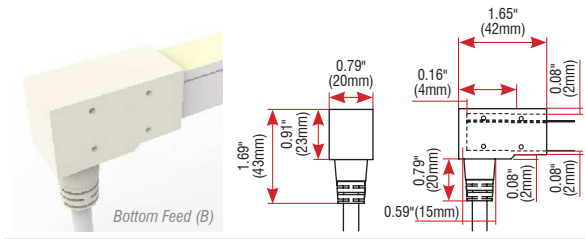

SIGNWAVE® 3-PSF (INDOOR/OUTDOOR)

SW3PSF-SERIES | POOL AND FOUNTAIN RATED

IP68 OPTIONS