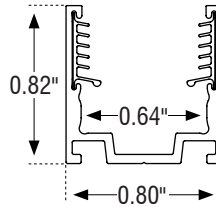

## ORDERING INFORMATION

Example: **SW3PSF-36-27K-VR-E-S-IP68**

Series	Length (Unlimited)	Color	Bending	Feed Point	Feed Length	Rating
<b>SW3PSF</b>						<b>IP68</b>
SW3PSF	Inches	27K-2700K 30K-3000K 35K-3500K 40K-4000K 50K-5000K RD-Red GRN-Green BL-Blue AM-Amber TX-Digital Pixel (RGBW) CT-Color Tuning	VR-Vertical HR-Horizontal	B-Bottom Feed SL-Side-Feed Left SR-Side-Feed Right E-End Feed	S-Standard (72 inch) Inches-Custom length (inches)	IP68

## ALUMINUM SERRATED CHANNEL

Model	SW-K-AL-CH-SR-2M
Material	Aluminum
Length	78.75" (2m)
Width	0.80" (20.2mm)
Height	0.82" (20.8mm)
Internal Width	0.64" (16.3mm)

## ALUMINUM SERRATED CLIP

Model	SW-K-CLP-AL-SR
Material	Aluminum
Length	0.79" (20mm)
Width	0.80" (20.2mm)
Height	0.82" (20.8mm)
Internal Width	0.64" (16.3mm)

## ALUMINUM SERRATED FLEX CHANNEL

Model	SW-K-CH-AL-FLX-1M
Material	Aluminum
Length	39.3" (1m)
Width	0.80" (20.2mm)
Height	0.82" (20.8mm)
Internal Width	0.64" (16.3mm)