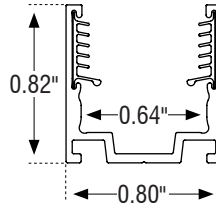

## ORDERING INFORMATION

Example: **SW3PSF-36-27K-VR-E-S-IP68**

Series	Length (Unlimited)	Color	Bending	Feed Point	Feed Length	Rating
<b>SW3PSF</b>						<b>IP68</b>
SW3PSF	Inches	27K-2700K 30K-3000K 35K-3500K 40K-4000K 50K-5000K RD-Red GRN-Green BL-Blue AM-Amber TX-Digital Pixel (RGBW) CT-Color Tuning	VR-Vertical HR-Horizontal	B-Bottom Feed SL-Side-Feed Left SR-Side-Feed Right E-End Feed	S-Standard (72 inch) Inches-Custom length (inches)	IP68

## ALUMINUM SERRATED CHANNEL

Model	SW-K-AL-CH-SR-2M
Material	Aluminum
Length	78.75" (2m)
Width	0.80" (20.2mm)
Height	0.82" (20.8mm)
Internal Width	0.64" (16.3mm)

## ALUMINUM SERRATED CLIP

Model	SW-K-CLP-AL-SR
Material	Aluminum
Length	0.79" (20mm)
Width	0.80" (20.2mm)
Height	0.82" (20.8mm)
Internal Width	0.64" (16.3mm)

## ALUMINUM SERRATED FLEX CHANNEL

Model	SW-K-CH-AL-FLX-1M
Material	Aluminum
Length	39.3" (1m)
Width	0.80" (20.2mm)
Height	0.82" (20.8mm)
Internal Width	0.64" (16.3mm)