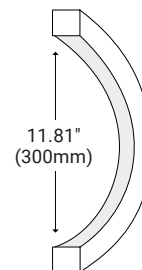

## Dimensions

## Specifications

Series	SW3PSF
Temp/Color	White, Red, Green, Blue, Amber, TX, CT (2200K–5700K)
Input Voltage	24V DC
Lumens per Foot	137 (White Light)
Watts per Foot	2.44–6.71 <sup>†</sup>
Beam Spread	160°
CRI	80+
Max Run Length	Unlimited*
Dimensions	0.62" (16.0mm) × 0.67" (17.0mm)
Dimming Options	PWM, Triac, 0–10V, DMX, Hi-lume
Operating Temp	-40°F (-40°C) to 140°F (60°C)

## Bending Options

HORIZONTAL

HORIZONTAL BEND DIAMETER

VERTICAL

VERTICAL BEND DIAMETER

<sup>†</sup> See Series Data for more information

\* To mitigate risks associated with thermal expansion and contraction, outdoor applications are limited to 9ft fixture lengths.

### Side Feed Right/Left (IP68)

Unit Number	SR/SL
Unit Width	0.90" (22.8mm)
Unit Height	1.64" (41.6mm)