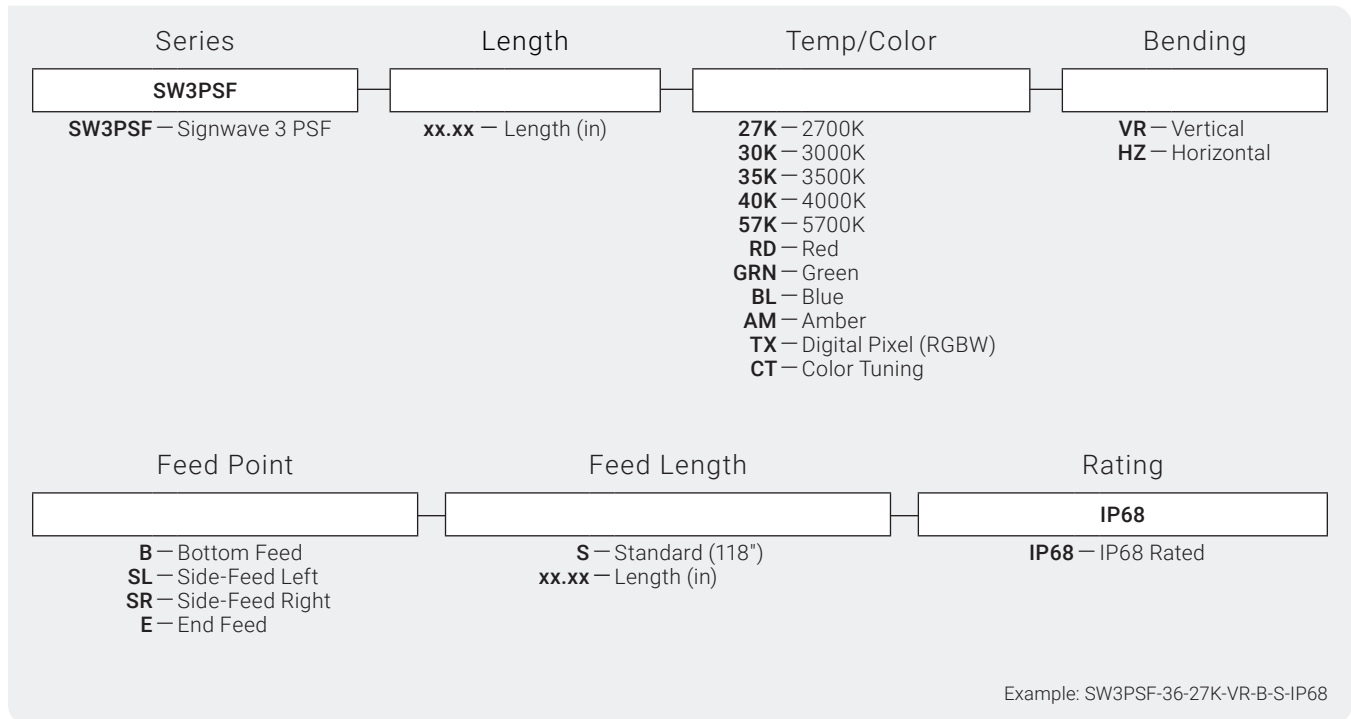

Product Code Builder

Series Data

	White (Specify CCT)	Red	Green	Blue	Amber	TX	CT (22K–57K)
Wavelength (nm)	N/A	620–630	520–530	465–475	585–595	N/A	N/A
Wattage (W/ft)	3.65	2.44	3.65	3.65	2.44	6.71	3.65
Power Feed (ft)*	Every 22ft	Every 33ft	Every 22ft	Every 22ft	Every 33ft	Every 16ft	Every 22ft
Production Intervals (in)	2.19"	3.28"	2.19"	2.19"	3.28"	3.28"	3.28"