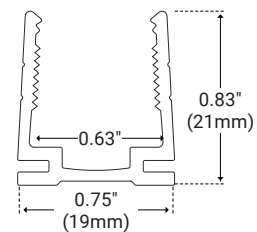

### Aluminum Serrated Channel

Unit Number	SW-K-AL-CH-SR-2M
Material	Aluminum
Length	78.75" (2m)
Width	0.80" (20.2mm)
Height	0.82" (20.8mm)
Internal Width	0.64" (16.3mm)

### Aluminum Serrated Clip

Unit Number	SW-K-CLP-AL-SR
Material	Aluminum
Length	0.79" (20.0mm)
Width	0.80" (20.2mm)
Height	0.82" (20.8mm)
Internal Width	0.64" (16.8mm)

### Aluminum Serrated Flex Channel

Unit Number	SW-K-CH-AL-FLX-1M
Material	Aluminum
Length	39.30" (1m)
Width	0.80" (20.2mm)
Height	0.82" (20.8mm)
Internal Width	0.64" (16.3mm)

### Plastic Mounting Channel

Unit Number	SW-K-CH-PL-2M
Material	Plastic
Length	78.75" (2m)
Width	0.75" (19mm)
Height	0.83" (21mm)
Internal Width	0.63" (16mm)