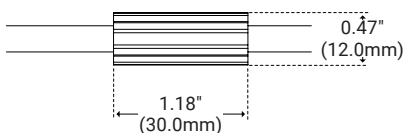

Ferrule

DryWire ferrule located 4.53" (± 0.39 ") from the cable connector. Protects against damage from water ingress inside cable wire. Please note that any attempt to remove the anti-wicking ferrule will result in the voiding of the warranty.