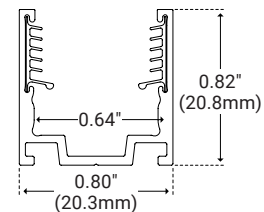

## Dimensions

### Aluminum Serrated Channel

Unit Number	SW-K-AL-CH-SR-2M
Material	Aluminum
Length	78.75" (2m)
Width	0.80" (20.2mm)
Height	0.82" (20.8mm)
Internal Width	0.64" (16.3mm)

### Aluminum Serrated Clip

Unit Number	SW-K-CLP-AL-SR
Material	Aluminum
Length	0.79" (20.0mm)
Width	0.80" (20.2mm)
Height	0.82" (20.8mm)
Internal Width	0.64" (16.8mm)

### Aluminum Serrated Flex Channel

Unit Number	SW-K-CH-AL-FLX-1M
Material	Aluminum
Length	39.30" (1m)
Width	0.80" (20.2mm)
Height	0.82" (20.8mm)
Internal Width	0.64" (16.3mm)