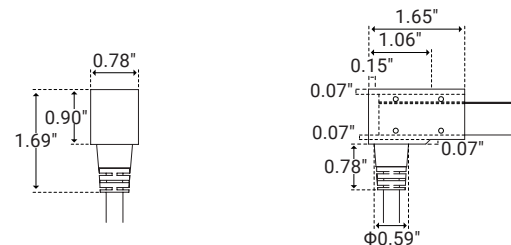

## Dimensions

### PF90-24V

Model	PF90-24V
Input Voltage	120V AC, 60Hz
Output Voltage	24V DC/Constant Voltage
Max Wattage	92W
Length	12.19" (310.0mm)
Width	5.88" (150.0mm)
Height	3.94" (100.0mm)

- Power Supply for Plug-in-Pool System
- 24V DC Safety Power Supply
- Maximum Power Consumption 92W
- ON/OFF Switch and Breaker on Front Panel
- For Use with Kelvix Signwave® 3 Pool, Spa & Fountain

### Bottom Feed (IP68)

Unit Number	B
Unit Width	0.78" (19.8mm)
Unit Height	1.69" (42.9mm)

### Side Feed Right/Left (IP68)

Unit Number	SR/SL
Unit Width	0.90" (22.8mm)
Unit Height	1.64" (41.6mm)