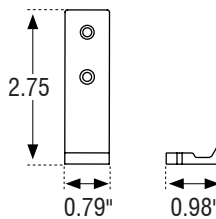

## ALUMINUM SERRATED CHANNEL

Model	SW-K-AL-CH-SR-2M
Material	Aluminum
Length	78.75" (2m)
Width	0.80" (20.2mm)
Height	0.82" (20.8mm)
Internal Width	0.64" (16.3mm)

## ALUMINUM SERRATED CLIP

Model	SW-K-CLP-AL-SR
Material	Aluminum
Length	0.79" (20mm)
Width	0.80" (20.2mm)
Height	0.82" (20.8mm)
Internal Width	0.64" (16.3mm)

## ALUMINUM SERRATED FLEX CHANNEL

Model	SW-K-CH-AL-FLX-1M
Material	Aluminum
Length	39.3" (1m)
Width	0.80" (20.2mm)
Height	0.82" (20.8mm)
Internal Width	0.64" (16.3mm)

## SIDE MOUNTING BRACKET

Model	SW-CLP-RA
Material	Aluminum
Length	0.79" (20mm)
Width	0.98" (25mm)
Height	2.75" (70mm)