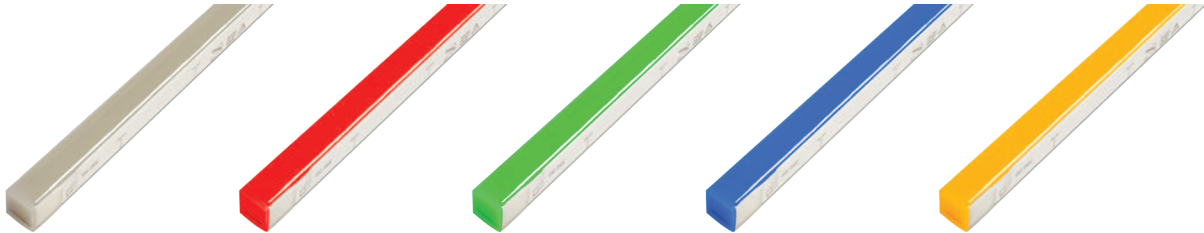

# SIGNWAVE® 3-PSF (INDOOR/OUTDOOR)

SW3PSF-SERIES | POOL AND FOUNTAIN RATED

Fixture Type: \_\_\_\_\_

Project: \_\_\_\_\_

Location: \_\_\_\_\_

COLOR/KELVIN	WHITE (SPECIFY CCT)	RED	GREEN	BLUE	AMBER	TX	CT (2200K-5700K)
WAVELENGTH	N/A	620–630nm	520–530nm	465–475nm	585-595nm	N/A	N/A
WATTAGE	3.65W/ft	2.44W/ft	3.65W/ft	3.65W/ft	2.44W/ft	6.71W/ft	3.65W/ft
POWER FEED	Every 22ft	Every 33ft	Every 22ft	Every 22ft	Every 33ft	Every 16ft	Every 22ft
PRODUCTION INTERVALS	2.188"	3.25"	2.188"	2.188"	3.25"	3.25"	3.25"

## PRODUCT FEATURES

- Dimmable
- 50,000 hour life
- Flat profile for Streamline Projects
- Horizontal or Vertical Bending Option
- IP68; Permanent Installation Underwater up to 6.56ft (2m)
- UL676 Listed for Pool, Spa, and Fountain Use
- Factory-Installed power feed
- For Use with 24V Power Supplies

## SPECIFICATIONS

Series	SW3PSF – Signwave® 3 Pool, Spa & Fountain
Input Voltage	24V DC
Max Run Length	Unlimited, Refer to <b>Power Feed</b> Above
Lumens	137 Lm/ft (White)
Beam Angle	160°
Dimensions	0.625" (16mm) × 0.688" (17mm)
CRI	80+
Dimming Options	PWM, Triac, 0-10V, DMX, Hi-lume
Temp Range	–40°F (–40°C) to 140°F (60°C)

DryWire ferrule located 115mm from the cable connector. Protects against damage from water ingress inside cable wire.

**Included in every run.**