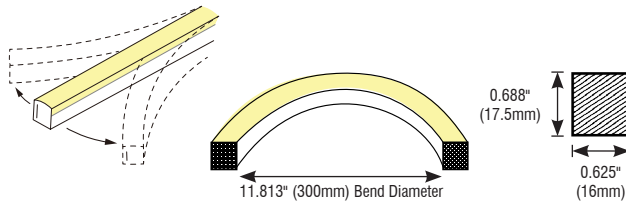

BENDING OPTIONS & PROFILE DIMENSIONS

Horizontal