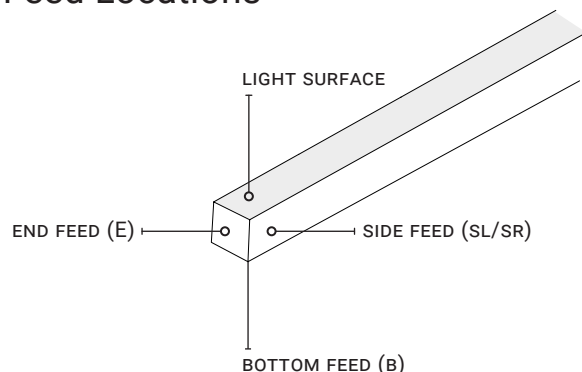

Feed Locations

* To mitigate risks associated with thermal expansion and contraction, outdoor applications are limited to 9ft fixture lengths.