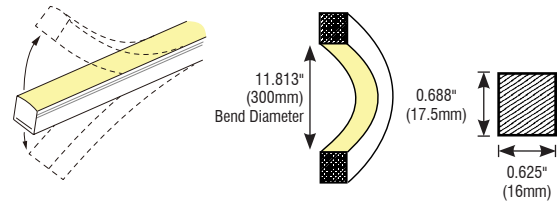

## SPECIFICATIONS

Series	SW3PSF – Signwave® 3 Pool, Spa & Fountain
Input Voltage	24V DC
Max Run Length	Unlimited, Refer to <b>Power Feed</b> Above
Lumens	137 Lm/ft (White)
Beam Angle	160°
Dimensions	0.625" (16mm) × 0.688" (17mm)
CRI	80+
Dimming Options	PWM, Triac, 0-10V, DMX, Hi-lume
Temp Range	–40°F (–40°C) to 140°F (60°C)

## BENDING OPTIONS & PROFILE DIMENSIONS

Horizontal

Vertical

Conforms to ANSI/UL Standard UL676 & UL379  
Certified to CAN/CSA Standard C22.1 & C22.2 No. 218.1