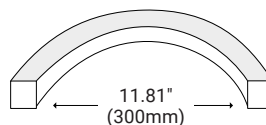

## Dimensions

## Specifications

Series	SW3PSF
Temp/Color	White, Red, Green, Blue, Amber, TX, CT (2200K–5700K)
Input Voltage	24V DC
Lumens per Foot	137 (White Light)
Watts per Foot	2.44–6.71 <sup>†</sup>
Beam Spread	160°
CRI	80+
Max Run Length	Unlimited*
Dimensions	0.62" (16.0mm) × 0.67" (17.0mm)
Dimming Options	PWM, Triac, 0–10V, DMX, Hi-lume
Operating Temp	-40°F (-40°C) to 140°F (60°C)

## Bending Options

HORIZONTAL

HORIZONTAL BEND DIAMETER

VERTICAL

VERTICAL BEND DIAMETER

<sup>†</sup> See Series Data for more information

\* To mitigate risks associated with thermal expansion and contraction, outdoor applications are limited to 9ft fixture lengths.

### Side Feed Right/Left (IP68)

Unit Number	SR/SL
Unit Width	0.90" (22.8mm)
Unit Height	1.64" (41.6mm)