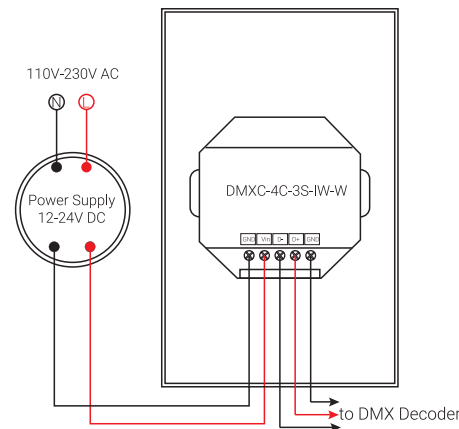

I Wiring Diagram