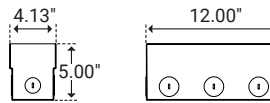

48x4 Light Source

Model Number	PVX-L-48x4
Length	47.24" (1200.0mm)
Width	3.94" (100.0mm)
Height	3.39" (86.0mm)

Series Data

Lengths	12x2	24x2	36x2	48x2	12x4	24x4	36x4	48x4
Lumen	54 lm	105 lm	180 lm	210 lm	90 lm	180 lm	300 lm	360 lm
Watts	1.8W	3.5W	6W	7W	3W	6W	10 W	12W

Pavex™ Linear Housing

INGROUND HARDSCAPE FIXTURE

I Dimensions

12x2 Housing

Housing Number	PVX-L-HSE-12x2-S-K1-SS
Length	12.00" (305.0mm)
Width	2.17" (55.0mm)
Height	5.00" (127.0mm)

24x2 Housing

Housing Number	PVX-L-HSE-24x2-S-K1-SS
Length	23.82" (605.0mm)
Width	2.17" (55.0mm)
Height	5.00" (127.0mm)

36x2 Housing

Housing Number	PVX-L-HSE-36x2-S-K1-SS
Length	35.63" (905.0mm)
Width	2.17" (55.0mm)
Height	5.00" (127.0mm)

48x2 Housing

Housing Number	PVX-L-HSE-48x2-S-K1-SS
Length	47.44" (1205.0mm)
Width	2.17" (55.0mm)
Height	5.00" (127.0mm)

I Dimensions (Continued)

12x4 Housing

Housing Number	PVX-L-HSE-12x4-S-K1-SS
Length	12.00" (305.0mm)
Width	4.13" (55.0mm)
Height	5.00" (127.0mm)

24x4 Housing

Housing Number	PVX-L-HSE-24x4-S-K1-SS
Length	23.82" (605.0mm)
Width	4.13" (55.0mm)
Height	5.00" (127.0mm)