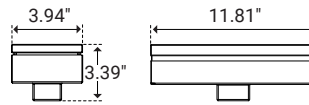

Model Number	PVX-L-24x2
Length	23.62" (600.0mm)
Width	1.97" (50.0mm)
Height	3.39" (86.0mm)

36×2 Light Source

Model Number	PVX-L-36x2
Length	35.43" (900.0mm)
Width	1.97" (50.0mm)
Height	3.39" (86.0mm)

48×2 Light Source

Model Number	PVX-L-48x2
Length	47.24" (1200.0mm)
Width	1.97" (50.0mm)
Height	3.39" (86.0mm)

Dimensions

12x4 Light Source

Model Number	PVX-L-12x4
Length	11.81" (300.0mm)
Width	3.94" (100.0mm)
Height	3.39" (86.0mm)

24x4 Light Source

Model Number	PVX-L-24x2
Length	23.62" (600.0mm)
Width	3.94" (100.0mm)
Height	3.39" (86.0mm)

36x4 Light Source

Model Number	PVX-L-36x4
Length	35.43" (900.0mm)
Width	3.94" (100.0mm)
Height	3.39" (86.0mm)

48x4 Light Source

Model Number	PVX-L-48x4
Length	47.24" (1200.0mm)
Width	3.94" (100.0mm)
Height	3.39" (86.0mm)

Series Data

Lengths	12x2	24x2	36x2	48x2	12x4	24x4	36x4	48x4
Lumen	54 lm	105 lm	180 lm	210 lm	90 lm	180 lm	300 lm	360 lm
Watts	1.8W	3.5W	6W	7W	3W	6W	10 W	12W