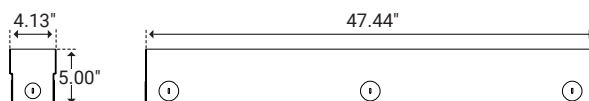

I Dimensions (Continued)

12x4 Housing

Housing Number	PVX-L-HSE-12x4-S-K1-SS
Length	12.00" (305.0mm)
Width	4.13" (55.0mm)
Height	5.00" (127.0mm)

24x4 Housing

Housing Number	PVX-L-HSE-24x4-S-K1-SS
Length	23.82" (605.0mm)
Width	4.13" (55.0mm)
Height	5.00" (127.0mm)

36x4 Housing

Housing Number	PVX-L-HSE-36x4-S-K1-SS
Length	35.63" (905.0mm)
Width	4.13" (55.0mm)
Height	5.00" (127.0mm)

48x4 Housing

Housing Number	PVX-L-HSE-48x4-S-K1-SS
Length	47.44" (1205.0mm)
Width	4.13" (55.0mm)
Height	5.00" (127.0mm)