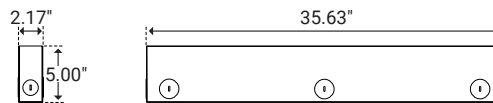

24x4 Light Source

Model Number	PVX-L-24x2
Length	23.62" (600.0mm)
Width	3.94" (100.0mm)
Height	3.39" (86.0mm)

36x4 Light Source

Model Number	PVX-L-36x4
Length	35.43" (900.0mm)
Width	3.94" (100.0mm)
Height	3.39" (86.0mm)

48x4 Light Source

Model Number	PVX-L-48x4
Length	47.24" (1200.0mm)
Width	3.94" (100.0mm)
Height	3.39" (86.0mm)

Series Data

Lengths	12x2	24x2	36x2	48x2	12x4	24x4	36x4	48x4
Lumen	54 lm	105 lm	180 lm	210 lm	90 lm	180 lm	300 lm	360 lm
Watts	1.8W	3.5W	6W	7W	3W	6W	10 W	12W

Pavex™ Linear Housing

INGROUND HARDSCAPE FIXTURE

I Dimensions

12x2 Housing

Housing Number	PVX-L-HSE-12x2-S-K1-SS
Length	12.00" (305.0mm)
Width	2.17" (55.0mm)
Height	5.00" (127.0mm)

24x2 Housing

Housing Number	PVX-L-HSE-24x2-S-K1-SS
Length	23.82" (605.0mm)
Width	2.17" (55.0mm)
Height	5.00" (127.0mm)

36x2 Housing

Housing Number	PVX-L-HSE-36x2-S-K1-SS
Length	35.63" (905.0mm)
Width	2.17" (55.0mm)
Height	5.00" (127.0mm)

48x2 Housing

Housing Number	PVX-L-HSE-48x2-S-K1-SS
Length	47.44" (1205.0mm)
Width	2.17" (55.0mm)
Height	5.00" (127.0mm)