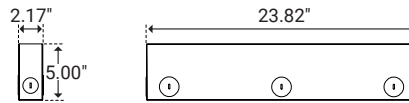

24x4 Light Source

Model Number	PVX-L-24x2
Length	23.62" (600.0mm)
Width	3.94" (100.0mm)
Height	3.39" (86.0mm)

36x4 Light Source

Model Number	PVX-L-36x4
Length	35.43" (900.0mm)
Width	3.94" (100.0mm)
Height	3.39" (86.0mm)

48x4 Light Source

Model Number	PVX-L-48x4
Length	47.24" (1200.0mm)
Width	3.94" (100.0mm)
Height	3.39" (86.0mm)

Series Data

Lengths	12x2	24x2	36x2	48x2	12x4	24x4	36x4	48x4
Lumen	54 lm	105 lm	180 lm	210 lm	90 lm	180 lm	300 lm	360 lm
Watts	1.8W	3.5W	6W	7W	3W	6W	10 W	12W

Pavex™ Linear Housing

INGROUND HARDSCAPE FIXTURE

I Dimensions

12x2 Housing

Housing Number	PVX-L-HSE-12x2-S-K1-SS
Length	12.00" (305.0mm)
Width	2.17" (55.0mm)
Height	5.00" (127.0mm)

24x2 Housing

Housing Number	PVX-L-HSE-24x2-S-K1-SS
Length	23.82" (605.0mm)
Width	2.17" (55.0mm)
Height	5.00" (127.0mm)

36x2 Housing

Housing Number	PVX-L-HSE-36x2-S-K1-SS
Length	35.63" (905.0mm)
Width	2.17" (55.0mm)
Height	5.00" (127.0mm)

48x2 Housing

Housing Number	PVX-L-HSE-48x2-S-K1-SS
Length	47.44" (1205.0mm)
Width	2.17" (55.0mm)
Height	5.00" (127.0mm)