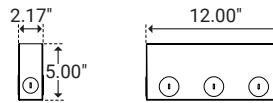

Model Number	PVX-L-48x2
Length	47.24" (1200.0mm)
Width	1.97" (50.0mm)
Height	3.39" (86.0mm)

Dimensions

12x4 Light Source

Model Number	PVX-L-12x4
Length	11.81" (300.0mm)
Width	3.94" (100.0mm)
Height	3.39" (86.0mm)

24x4 Light Source

Model Number	PVX-L-24x2
Length	23.62" (600.0mm)
Width	3.94" (100.0mm)
Height	3.39" (86.0mm)

36x4 Light Source

Model Number	PVX-L-36x4
Length	35.43" (900.0mm)
Width	3.94" (100.0mm)
Height	3.39" (86.0mm)

48x4 Light Source

Model Number	PVX-L-48x4
Length	47.24" (1200.0mm)
Width	3.94" (100.0mm)
Height	3.39" (86.0mm)

Series Data

Lengths	12x2	24x2	36x2	48x2	12x4	24x4	36x4	48x4
Lumen	54 lm	105 lm	180 lm	210 lm	90 lm	180 lm	300 lm	360 lm
Watts	1.8W	3.5W	6W	7W	3W	6W	10 W	12W

Pavex™ Linear Housing

INGROUND HARDSCAPE FIXTURE

I Dimensions

12x2 Housing

Housing Number	PVX-L-HSE-12x2-S-K1-SS
Length	12.00" (305.0mm)
Width	2.17" (55.0mm)
Height	5.00" (127.0mm)

24x2 Housing

Housing Number	PVX-L-HSE-24x2-S-K1-SS
Length	23.82" (605.0mm)
Width	2.17" (55.0mm)
Height	5.00" (127.0mm)