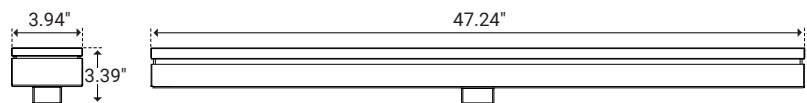

Model Number	PVX-L-48x2
Length	47.24" (1200.0mm)
Width	1.97" (50.0mm)
Height	3.39" (86.0mm)

Dimensions

12x4 Light Source

Model Number	PVX-L-12x4
Length	11.81" (300.0mm)
Width	3.94" (100.0mm)
Height	3.39" (86.0mm)

24x4 Light Source

Model Number	PVX-L-24x2
Length	23.62" (600.0mm)
Width	3.94" (100.0mm)
Height	3.39" (86.0mm)

36x4 Light Source

Model Number	PVX-L-36x4
Length	35.43" (900.0mm)
Width	3.94" (100.0mm)
Height	3.39" (86.0mm)

48x4 Light Source

Model Number	PVX-L-48x4
Length	47.24" (1200.0mm)
Width	3.94" (100.0mm)
Height	3.39" (86.0mm)

Series Data

Lengths	12x2	24x2	36x2	48x2	12x4	24x4	36x4	48x4
Lumen	54 lm	105 lm	180 lm	210 lm	90 lm	180 lm	300 lm	360 lm
Watts	1.8W	3.5W	6W	7W	3W	6W	10 W	12W