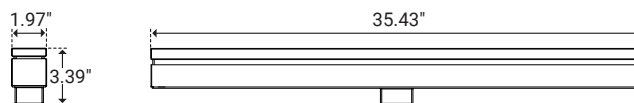

Conforms to ANSI/UL Standard 2108
Certified to CAN/CSA Standard C22.2 NO. 250.0

I Product Code Builder (Light Source)

Item	Shape	Dimensions*	Temp/Color*
PVX	L		
PVX—Pavex	L—Linear	12×2 —12" × 2" 24×2 —24" × 2" 36×2 —36" × 2" 48×2 —48" × 2" 12×4 —12" × 4" 24×4 —24" × 4" 36×4 —36" × 4" 48×4 —48" × 4"	27 —2700K 30 —3000K 35 —3500K 40 —4000K RD —Red GR —Green BL —Blue
Control	Install	Housing	Input Voltage
ST	P	SS	24V
ST—Pulse Width Modulation	P—Paver	SS - Stainless Steel	24V—24V

Example: PVX-L-12x2-27-ST-P-SS-24V

* Customizable—Consult Factory

I Dimensions

12×2 Light Source

Model Number	PVX-L-12x2
Length	11.81" (300.0mm)
Width	1.97" (50.0mm)
Height	3.39" (86.0mm)

24×2 Light Source

Model Number	PVX-L-24x2
Length	23.62" (600.0mm)
Width	1.97" (50.0mm)
Height	3.39" (86.0mm)

36×2 Light Source

Model Number	PVX-L-36x2
Length	35.43" (900.0mm)
Width	1.97" (50.0mm)
Height	3.39" (86.0mm)

48×2 Light Source

Model Number	PVX-L-48x2
Length	47.24" (1200.0mm)
Width	1.97" (50.0mm)
Height	3.39" (86.0mm)

Dimensions

12x4 Light Source

Model Number	PVX-L-12x4
Length	11.81" (300.0mm)
Width	3.94" (100.0mm)
Height	3.39" (86.0mm)