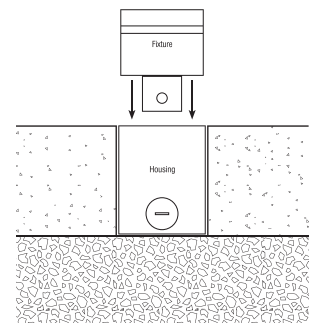

FIXTURE TYPE _____

PROJECT NAME _____

LOCATION _____

Pavex™ Linear Light Source

INGROUND HARDSCAPE FIXTURE

I Description

Pavex Linear is a highly customizable linear in-ground fixture. Enabling lines and angles of illumination to be added to a variety of hardscape applications. NOTE: Pavex Lighting Source and Housing Sold Separately.

I Features

- Perfect for Pavers, Gravel, Soil, Decks, Etc. (Custom Housing needed for Concrete Mounting)
- Pure White Tempered Glass
- Drive-Over Rated
- Non-Slip Textured Surface
- High Impact Rated / IK10
- Custom Sizes Available