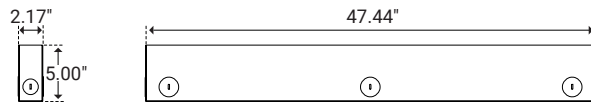

24x4 Light Source

Model Number	PVX-L-24x2
Length	23.62" (600.0mm)
Width	3.94" (100.0mm)
Height	3.39" (86.0mm)

36x4 Light Source

Model Number	PVX-L-36x4
Length	35.43" (900.0mm)
Width	3.94" (100.0mm)
Height	3.39" (86.0mm)

48x4 Light Source

Model Number	PVX-L-48x4
Length	47.24" (1200.0mm)
Width	3.94" (100.0mm)
Height	3.39" (86.0mm)

Series Data

Lengths	12x2	24x2	36x2	48x2	12x4	24x4	36x4	48x4
Lumen	54 lm	105 lm	180 lm	210 lm	90 lm	180 lm	300 lm	360 lm
Watts	1.8W	3.5W	6W	7W	3W	6W	10 W	12W

Pavex™ Linear Housing

INGROUND HARDSCAPE FIXTURE

I Dimensions

12x2 Housing

Housing Number	PVX-L-HSE-12x2-S-K1-SS
Length	12.00" (305.0mm)
Width	2.17" (55.0mm)
Height	5.00" (127.0mm)

24x2 Housing

Housing Number	PVX-L-HSE-24x2-S-K1-SS
Length	23.82" (605.0mm)
Width	2.17" (55.0mm)
Height	5.00" (127.0mm)

36x2 Housing

Housing Number	PVX-L-HSE-36x2-S-K1-SS
Length	35.63" (905.0mm)
Width	2.17" (55.0mm)
Height	5.00" (127.0mm)

48x2 Housing

Housing Number	PVX-L-HSE-48x2-S-K1-SS
Length	47.44" (1205.0mm)
Width	2.17" (55.0mm)
Height	5.00" (127.0mm)