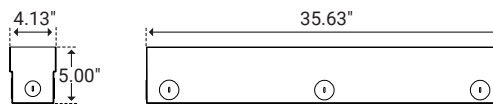

I Dimensions (Continued)

12x4 Housing

Housing Number	PVX-L-HSE-12x4-S-K1-SS
Length	12.00" (305.0mm)
Width	4.13" (55.0mm)
Height	5.00" (127.0mm)

24x4 Housing

Housing Number	PVX-L-HSE-24x4-S-K1-SS
Length	23.82" (605.0mm)
Width	4.13" (55.0mm)
Height	5.00" (127.0mm)

36x4 Housing

Housing Number	PVX-L-HSE-36x4-S-K1-SS
Length	35.63" (905.0mm)
Width	4.13" (55.0mm)
Height	5.00" (127.0mm)

48x4 Housing

Housing Number	PVX-L-HSE-48x4-S-K1-SS
Length	47.44" (1205.0mm)
Width	4.13" (55.0mm)
Height	5.00" (127.0mm)