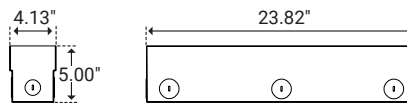

I Dimensions (Continued)

12x4 Housing

Housing Number	PVX-L-HSE-12x4-S-K1-SS
Length	12.00" (305.0mm)
Width	4.13" (55.0mm)
Height	5.00" (127.0mm)

24x4 Housing

Housing Number	PVX-L-HSE-24x4-S-K1-SS
Length	23.82" (605.0mm)
Width	4.13" (55.0mm)
Height	5.00" (127.0mm)