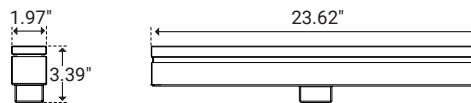

Example: PVX-L-12x2-27-ST-P-SS-24V

* Customizable—Consult Factory

I Dimensions

12×2 Light Source

Model Number	PVX-L-12x2
Length	11.81" (300.0mm)
Width	1.97" (50.0mm)
Height	3.39" (86.0mm)

24×2 Light Source

Model Number	PVX-L-24x2
Length	23.62" (600.0mm)
Width	1.97" (50.0mm)
Height	3.39" (86.0mm)

36×2 Light Source

Model Number	PVX-L-36x2
Length	35.43" (900.0mm)
Width	1.97" (50.0mm)
Height	3.39" (86.0mm)

48×2 Light Source

Model Number	PVX-L-48x2
Length	47.24" (1200.0mm)
Width	1.97" (50.0mm)
Height	3.39" (86.0mm)

Dimensions

12x4 Light Source

Model Number	PVX-L-12x4
Length	11.81" (300.0mm)
Width	3.94" (100.0mm)
Height	3.39" (86.0mm)

48x4 Light Source

Model Number	PVX-L-48x4
Length	47.24" (1200.0mm)
Width	3.94" (100.0mm)
Height	3.39" (86.0mm)

Series Data

Lengths	12x2	24x2	36x2	48x2	12x4	24x4	36x4	48x4
Lumen	54 lm	105 lm	180 lm	210 lm	90 lm	180 lm	300 lm	360 lm
Watts	1.8W	3.5W	6W	7W	3W	6W	10 W	12W