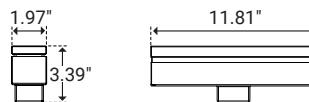

Example: PVX-L-12x2-27-ST-P-SS-24V

* Customizable—Consult Factory

I Dimensions

12×2 Light Source

Model Number	PVX-L-12x2
Length	11.81" (300.0mm)
Width	1.97" (50.0mm)
Height	3.39" (86.0mm)

24×2 Light Source

Model Number	PVX-L-24x2
Length	23.62" (600.0mm)
Width	1.97" (50.0mm)
Height	3.39" (86.0mm)

36×2 Light Source

Model Number	PVX-L-36x2
Length	35.43" (900.0mm)
Width	1.97" (50.0mm)
Height	3.39" (86.0mm)

48×2 Light Source

Model Number	PVX-L-48x2
Length	47.24" (1200.0mm)
Width	1.97" (50.0mm)
Height	3.39" (86.0mm)

Dimensions

12x4 Light Source

Model Number	PVX-L-12x4
Length	11.81" (300.0mm)
Width	3.94" (100.0mm)
Height	3.39" (86.0mm)

48x4 Light Source

Model Number	PVX-L-48x4
Length	47.24" (1200.0mm)
Width	3.94" (100.0mm)
Height	3.39" (86.0mm)

Series Data

Lengths	12x2	24x2	36x2	48x2	12x4	24x4	36x4	48x4
Lumen	54 lm	105 lm	180 lm	210 lm	90 lm	180 lm	300 lm	360 lm
Watts	1.8W	3.5W	6W	7W	3W	6W	10 W	12W