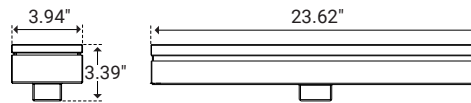

Model Number	PVX-L-24x2
Length	23.62" (600.0mm)
Width	1.97" (50.0mm)
Height	3.39" (86.0mm)

36×2 Light Source

Model Number	PVX-L-36x2
Length	35.43" (900.0mm)
Width	1.97" (50.0mm)
Height	3.39" (86.0mm)

48×2 Light Source

Model Number	PVX-L-48x2
Length	47.24" (1200.0mm)
Width	1.97" (50.0mm)
Height	3.39" (86.0mm)

Dimensions

12x4 Light Source

Model Number	PVX-L-12x4
Length	11.81" (300.0mm)
Width	3.94" (100.0mm)
Height	3.39" (86.0mm)

24x4 Light Source

Model Number	PVX-L-24x2
Length	23.62" (600.0mm)
Width	3.94" (100.0mm)
Height	3.39" (86.0mm)

36x4 Light Source

Model Number	PVX-L-36x4
Length	35.43" (900.0mm)
Width	3.94" (100.0mm)
Height	3.39" (86.0mm)

48x4 Light Source

Model Number	PVX-L-48x4
Length	47.24" (1200.0mm)
Width	3.94" (100.0mm)
Height	3.39" (86.0mm)

Series Data

Lengths	12x2	24x2	36x2	48x2	12x4	24x4	36x4	48x4
Lumen	54 lm	105 lm	180 lm	210 lm	90 lm	180 lm	300 lm	360 lm
Watts	1.8W	3.5W	6W	7W	3W	6W	10 W	12W