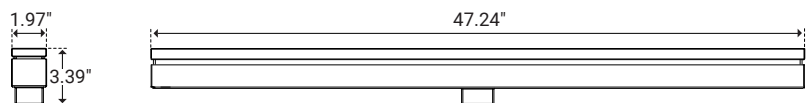

Example: PVX-L-12x2-27-ST-P-SS-24V

* Customizable—Consult Factory

I Dimensions

12×2 Light Source

Model Number	PVX-L-12x2
Length	11.81" (300.0mm)
Width	1.97" (50.0mm)
Height	3.39" (86.0mm)

24×2 Light Source

Model Number	PVX-L-24x2
Length	23.62" (600.0mm)
Width	1.97" (50.0mm)
Height	3.39" (86.0mm)

36×2 Light Source

Model Number	PVX-L-36x2
Length	35.43" (900.0mm)
Width	1.97" (50.0mm)
Height	3.39" (86.0mm)

48×2 Light Source

Model Number	PVX-L-48x2
Length	47.24" (1200.0mm)
Width	1.97" (50.0mm)
Height	3.39" (86.0mm)

Dimensions

12x4 Light Source

Model Number	PVX-L-12x4
Length	11.81" (300.0mm)
Width	3.94" (100.0mm)
Height	3.39" (86.0mm)

48x4 Light Source

Model Number	PVX-L-48x4
Length	47.24" (1200.0mm)
Width	3.94" (100.0mm)
Height	3.39" (86.0mm)

Series Data

Lengths	12x2	24x2	36x2	48x2	12x4	24x4	36x4	48x4
Lumen	54 lm	105 lm	180 lm	210 lm	90 lm	180 lm	300 lm	360 lm
Watts	1.8W	3.5W	6W	7W	3W	6W	10 W	12W