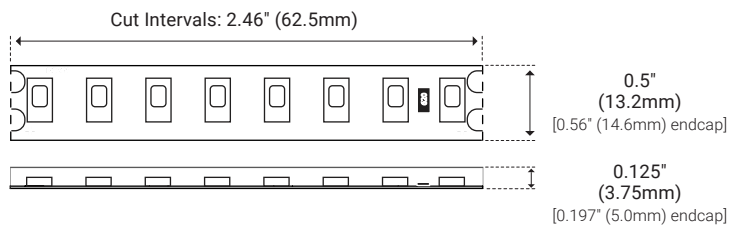

I Dimensions