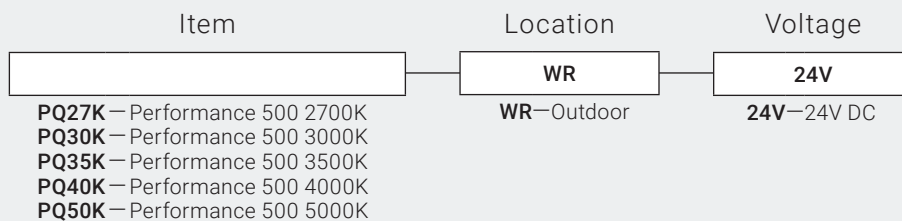

I Product Code Builder

Example: PQ24K-WR-24V

Conforms to ANSI/UL Standard 2108
Certified to CAN/CSA Standard C22.2 NO. 250.0