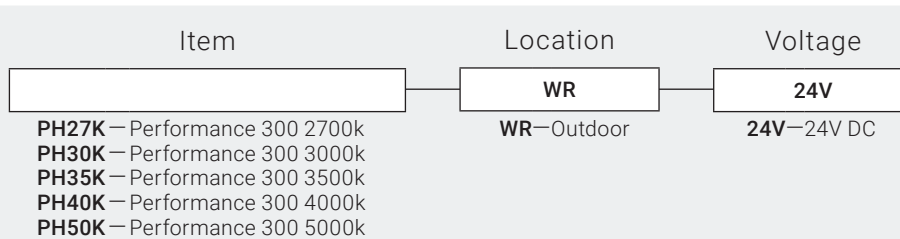

I Series Spec

Series	PH
Input Voltage	24V DC
Watts per Foot	3.2W/ft
Beam Spread	120°
Max Run Length	Unlimited, power every 30ft
Cut Intervals	1.31" (33.3mm)
Dimensions	0.43" (11.2mm) × 0.25" (6mm)
End Cap Dimensions	0.50" (12.2mm) × 0.37" (9mm)
CRI	90+
Diode	2835
Dimming Protocol	PWM, Triac, 0-10V, DMX, Hi-lime
Temp Range	-40°F (-40°C) to 149°F (65°C)

I Dimensions

I Product Code Builder

Example: PH27K-WR-24V

Conforms to ANSI/UL Standard 2108
 Certified to CAN/CSA Standard C22.2 NO. 250.0

I Series Data

	PH27K	PH30K	PH35K	PH40K	PH50K
Temp/Color (Kelvin)	2700K	3000K	3500K	4000K	5000K
Lumens (lm/ft)	322	330	340	347	356