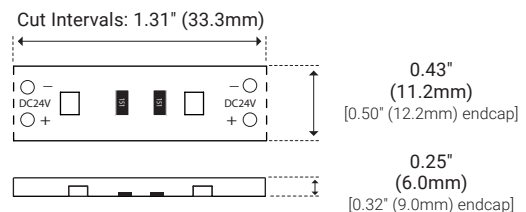

I Series Spec

Series	PH
Input Voltage	24V DC
Watts per Foot	3.2W/ft
Beam Spread	120°
Max Run Length	Unlimited, power every 30ft
Cut Intervals	1.31" (33.3mm)
Dimensions	0.43" (11.2mm) × 0.25" (6mm)
End Cap Dimensions	0.50" (12.2mm) × 0.37" (9mm)
CRI	90+
Diode	2835
Dimming Protocol	PWM, Triac, 0-10V, DMX, Hi-lime
Temp Range	-40°F (-40°C) to 149°F (65°C)

I Dimensions

I Product Code Builder

Example: PH27K-WR-24V

Conforms to ANSI/UL Standard 2108
 Certified to CAN/CSA Standard C22.2 NO. 250.0

I Series Data

	PH27K	PH30K	PH35K	PH40K	PH50K
Temp/Color (Kelvin)	2700K	3000K	3500K	4000K	5000K
Lumens (lm/ft)	322	330	340	347	356

I Power Chart

Length	Watts
1 ft	4.2
2 ft	8.5
3 ft	12.7
4 ft	16.8
5 ft	21
6 ft	25.4
7 ft	29.2
8 ft	32.9
9 ft	36.9
10 ft	40.5
11 ft	44.2
12 ft	48
13 ft	51.4
14 ft	54.6
15 ft	57.7
16 ft	60.7
17 ft	64.3
18 ft	67
19 ft	70.4
20 ft	71.8
21 ft	75.2
22 ft	77.7
23 ft	80
24 ft	83
25 ft	85.1
26 ft	86.6
27 ft	88.7
28 ft	91.2
29 ft	93.7
30 ft	94.6