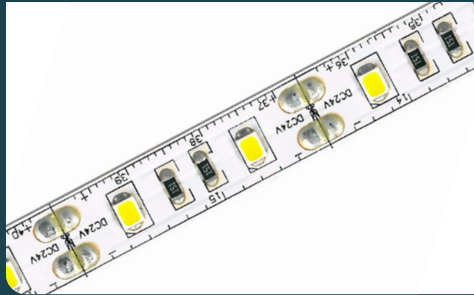

FIXTURE TYPE _____

PROJECT NAME _____

LOCATION _____

Performance 300 (Outdoor)

LINEAR LED LIGHTING

I Description

Our most popular linear series! Performance 300 is a terrific combination of lumens, light quality, wattage, and price. The outdoor version is commonly used for exterior wall-washing, brick and step lighting, as well as illuminating architectural details.

I Features

- Supports Title 24 JA8-2019 Compliance
- 90+ CRI
- Dimmable
- 50,000 Hour Life
- 5-Year Warranty
- UL-Listed for Indoor & Outdoor Use
- 3M™ Industrial Adhesive Backing
- For Use with 24V Power Supplies

I Series Spec

Series	PH
Input Voltage	24V DC
Watts per Foot	3.2W/ft
Beam Spread	120°
Max Run Length	Unlimited, power every 30ft
Cut Intervals	1.31" (33.3mm)
Dimensions	0.43" (11.2mm) × 0.25" (6mm)
End Cap Dimensions	0.50" (12.2mm) × 0.37" (9mm)
CRI	90+
Diode	2835
Dimming Protocol	PWM, Triac, 0-10V, DMX, Hi-lime
Temp Range	-40°F (-40°C) to 149°F (65°C)

I Dimensions

I Product Code Builder

Example: PH27K-WR-24V

Conforms to ANSI/UL Standard 2108
 Certified to CAN/CSA Standard C22.2 NO. 250.0

I Series Data

	PH27K	PH30K	PH35K	PH40K	PH50K
Temp/Color (Kelvin)	2700K	3000K	3500K	4000K	5000K
Lumens (lm/ft)	322	330	340	347	356