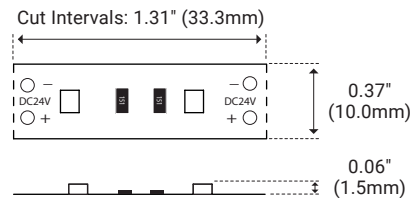

## I Series Spec

Series	PH
Input Voltage	24V DC
Watts per Foot	3.2W/ft
Beam Spread	120°
Max Run Length	Unlimited, power every 30ft
Cut Intervals	1.31" (33.3mm)
Dimensions	0.37" (10.0mm) × 0.06" (1.5mm)
CRI	90+
Diode	2835
Dimming Protocol	PWM, Triac, 0–10V, DMX, Hi-lime
Temp Range	-40°F (-40°C) to 149°F (65°C)

## I Dimensions

## I Power Chart

Length	Watts
1 ft	4.2
2 ft	8.5
3 ft	12.7
4 ft	16.8
5 ft	21
6 ft	25.4
7 ft	29.2
8 ft	32.9
9 ft	36.9
10 ft	40.5
11 ft	44.2
12 ft	48
13 ft	51.4
14 ft	54.6
15 ft	57.7
16 ft	60.7
17 ft	64.3
18 ft	67
19 ft	70.4
20 ft	71.8
21 ft	75.2
22 ft	77.7
23 ft	80
24 ft	83
25 ft	85.1
26 ft	86.6
27 ft	88.7
28 ft	91.2
29 ft	93.7
30 ft	94.6