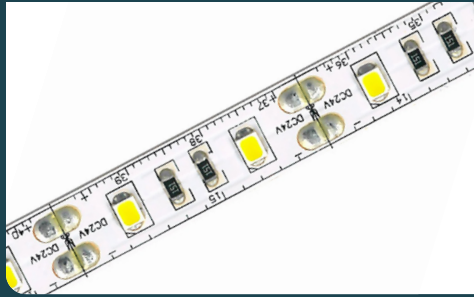

# Performance 300 (Indoor)

LINEAR LED LIGHTING

## I Description

Our most popular linear series! Performance 300 is a terrific combination of lumens, light quality, wattage, and price. This product can do it all, and the indoor version is a proven champion of coves, undercabinet, displays, and a variety of other tasks. This product has extremely short cut marks allowing for very precise lengths.

## I Series Spec

Series	PH
Input Voltage	24V DC
Watts per Foot	3.2W/ft
Beam Spread	120°
Max Run Length	Unlimited, power every 30ft
Cut Intervals	1.31" (33.3mm)
Dimensions	0.37" (10.0mm) × 0.06" (1.5mm)
CRI	90+
Diode	2835
Dimming Protocol	PWM, Triac, 0–10V, DMX, Hi-lime
Temp Range	-40°F (-40°C) to 149°F (65°C)