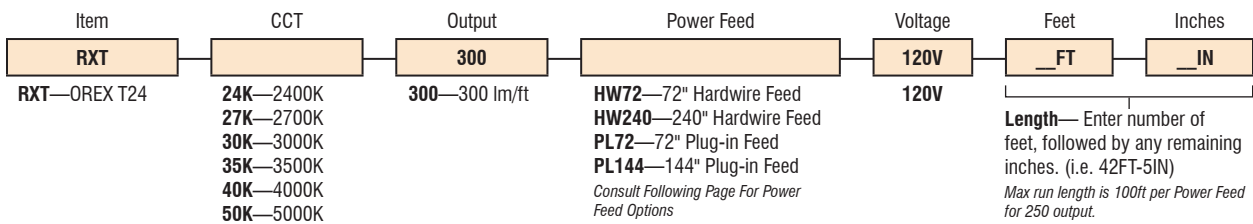

PRODUCT FEATURES

- Supports Title 24 JA8-2016 Compliance
- 120V Line Voltage
- Integral AC/DC Rectifier
- ELV Dimmable
- Hardwire or Plug-in Installation
- IP65
- Refresh Rate of 120Hz

SPECIFICATIONS

Model	RXT
Input Voltage	120 VAC
Watts per Foot	4W/ft
Beam Spread	120°
Max Run Length	100ft per Power Feed
Productions Intervals	4" (101.6mm)
End Cap Dimensions	0.817" (20.75mm) × 0.699" (17mm) × 2.5" (63.5mm)
Orex Dimensions	0.68" (17.3mm) × 0.53" (13.5mm)
CRI	90+
Diode	3056
Dimming Options	ELV
Temp Range	-4°F (-20°C) to 104°F (40°C)

ORDERING INFORMATION

Example: RXT-24K-300-HW72-120V-42FT-5IN

Conforms to ANSI/UL Standard 1598
Certified to CAN/CSA Standard C22.2 No. 250.0

OREX™ T24 FACTORY POWER AND CONNECT OPTIONS

LINE VOLTAGE | 120HZ REFRESH RATE | TITLE 24 EDITION