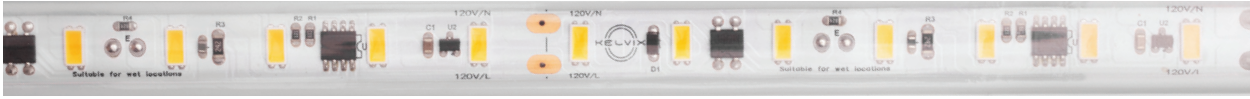

OREX™—TITLE 24 EDITION

LINE VOLTAGE | 120HZ REFRESH RATE | 100FT RUNS

Fixture Type: _____

Project: _____

Location: _____

MODEL:	RXT-24K	RXT-27K	RXT-30K	RXT-35K	RXT-40K	RXT-50K
KELVIN	2400K	2700K	3000K	3500K	4000K	5000K
LUMENS	260 lm/ft	272 lm/ft	279 lm/ft	301 lm/ft	320 lm/ft	326 lm/ft

PRODUCT FEATURES

- Supports Title 24 JA8-2016 Compliance
- 120V Line Voltage
- Integral AC/DC Rectifier
- ELV Dimmable
- Hardwire or Plug-in Installation
- IP65
- Refresh Rate of 120Hz

SPECIFICATIONS

Model	RXT
Input Voltage	120 VAC
Watts per Foot	4W/ft
Beam Spread	120°
Max Run Length	100ft per Power Feed
Productions Intervals	4" (101.6mm)
End Cap Dimensions	0.817" (20.75mm) × 0.699" (17mm) × 2.5" (63.5mm)
Orex Dimensions	0.68" (17.3mm) × 0.53" (13.5mm)
CRI	90+
Diode	3056
Dimming Options	ELV
Temp Range	-4°F (-20°C) to 104°F (40°C)

ORDERING INFORMATION

Example: RXT-24K-300-HW72-120V-42FT-5IN

Conforms to ANSI/UL Standard 1598
Certified to CAN/CSA Standard C22.2 No. 250.0

OREX™ T24 FACTORY POWER AND CONNECT OPTIONS

LINE VOLTAGE | 120HZ REFRESH RATE | TITLE 24 EDITION

Project: _____

Location: _____

MOUNTING CLIPS (10 PER PACK)

SPECIFICATIONS

Model	RXT-CLP-F1-PAK-P
Material	Polycarbonate
Length	0.67" (17mm)
Width	0.85" (21.5mm)
Height	0.75" (19mm)

PLASTIC MOUNTING BASE

SPECIFICATIONS