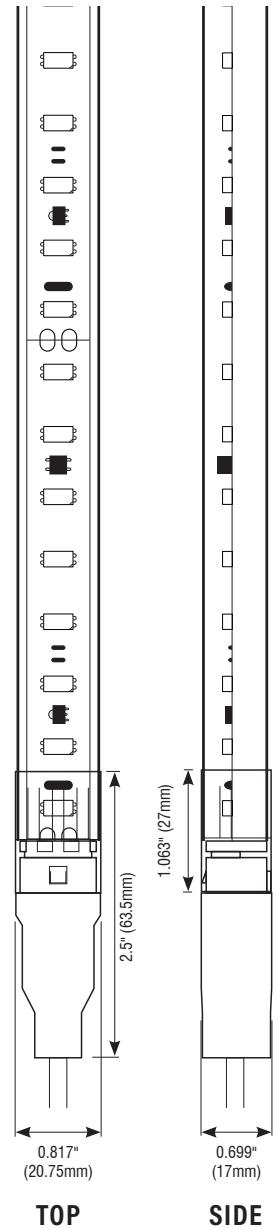

OREX™ T24 FACTORY POWER AND CONNECT OPTIONS

LINE VOLTAGE | 120HZ REFRESH RATE | TITLE 24 EDITION

Fixture Type: _____

Project: _____

Location: _____