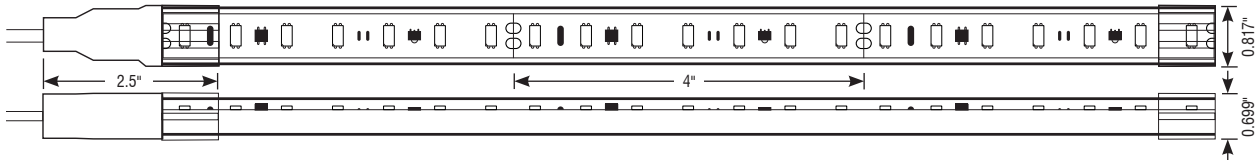

OREX™—TITLE 24 EDITION

LINE VOLTAGE | 120HZ REFRESH RATE | 100FT RUNS

Fixture Type: _____

Project: _____

Location: _____

MODEL:	RXT-24K	RXT-27K	RXT-30K	RXT-35K	RXT-40K	RXT-50K
KELVIN	2400K	2700K	3000K	3500K	4000K	5000K
LUMENS	260 lm/ft	272 lm/ft	279 lm/ft	301 lm/ft	320 lm/ft	326 lm/ft

PRODUCT FEATURES

- Supports Title 24 JA8-2016 Compliance
- 120V Line Voltage
- Integral AC/DC Rectifier
- ELV Dimmable
- Hardwire or Plug-in Installation
- IP65
- Refresh Rate of 120Hz

SPECIFICATIONS

Model	RXT
Input Voltage	120 VAC
Watts per Foot	4W/ft
Beam Spread	120°
Max Run Length	100ft per Power Feed
Productions Intervals	4" (101.6mm)
End Cap Dimensions	0.817" (20.75mm) × 0.699" (17mm) × 2.5" (63.5mm)
Orex Dimensions	0.68" (17.3mm) × 0.53" (13.5mm)
CRI	90+
Diode	3056
Dimming Options	ELV
Temp Range	-4°F (-20°C) to 104°F (40°C)