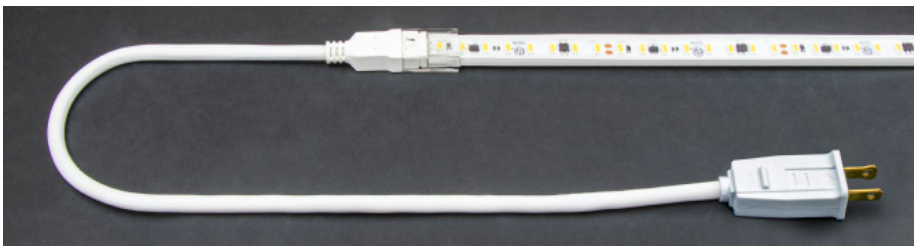

FACTORY INSTALLED PLUG-IN POWER FEED
Specify 72" or 144" length in component builder on preceding page.