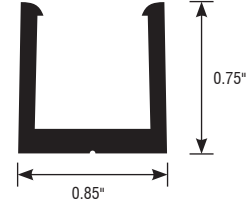

Project: _____

Location: _____

MOUNTING CLIPS (10 PER PACK)

SPECIFICATIONS

Model	RXT-CLP-F1-PAK-P
Material	Polycarbonate
Length	0.67" (17mm)
Width	0.85" (21.5mm)
Height	0.75" (19mm)

PLASTIC MOUNTING BASE

SPECIFICATIONS

Model	RXT-CH-PL-2M
Material	Polycarbonate
Length	78.74" (2m)
Width	0.79" (20mm)
Height	0.787" (20mm)