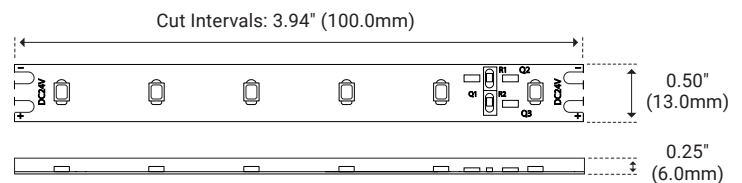

## I Description

Max 100 is an industry first. Powered at a single end, Max 100 is capable of run lengths up to 100 feet. This is a great product for retrofits when power source locations are limited.

## I Series Spec

Series	M
Input Voltage	24V DC
Watts per Foot	0.9W/ft
Beam Spread	120°
Max Run Length	Unlimited, power every 100ft
Cut Intervals	3.94" (100.0mm)
Tape Dimensions	0.50" (13.0mm) × 0.25" (6.0mm)
End Caps Dimensions	0.56" (15.0mm) × 0.37" (9.0mm)
CRI	90+
Diode	Epistar 3528
Dimming Protocol	PWM, Triac, 0–10V, DMX, Hi-lime
Operating Temp.	-40°F (-40°C) to 149°F (65°C)

## I Dimensions