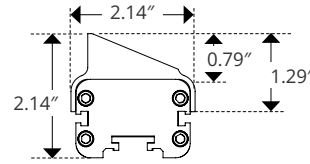

Fixture Type _____
 Project Name _____
 Location _____

Optional Accessories

Zolo 7 Static White

Options

TYPE

Louwer

DESCRIPTION

Width	2.14in (54.0mm)
Stand Off Height	0.79in (20.0mm)
Height	1.29in (33.0mm)
Height w Product	2.14in (54.0mm)

DIMENSIONS

Asymmetric Louwer

Width	2.14in (54.0mm)
Stand Off Height	0.79in (20.0mm)
Height	1.29in (33.0mm)
Height w Product	2.14in (54.0mm)

Power and Connector Details

Zolo 7 Static White

Connectors

TYPE

Connector