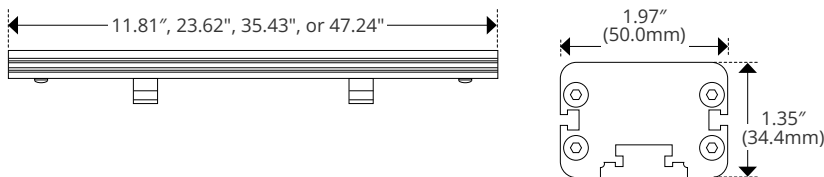

Dimensions

Kelvin reserves the right to update the product specifications at any time. To maintain warranty, field modifications must follow approved Kelvin installation instruction.
Conforms to ANSI/UL Standard 2108
Certified to CAN/CSA Standard C22.2 No. 250.2

Fixture Type _____

Project Name _____

Location _____