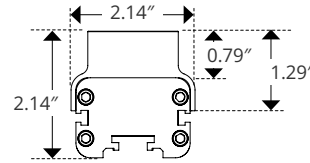

Fixture Type _____
 Project Name _____
 Location _____

Optional Accessories

Zolo 7 Static White

Options

TYPE

Louwer

DESCRIPTION

Width	2.14in (54.0mm)
Stand Off Height	0.79in (20.0mm)
Height	1.29in (33.0mm)
Height w Product	2.14in (54.0mm)

DIMENSIONS

Asymmetric Louwer

Width	2.14in (54.0mm)
Stand Off Height	0.79in (20.0mm)
Height	1.29in (33.0mm)
Height w Product	2.14in (54.0mm)

Power and Connector Details

Zolo 7 Static White

Connectors

TYPE

Connector