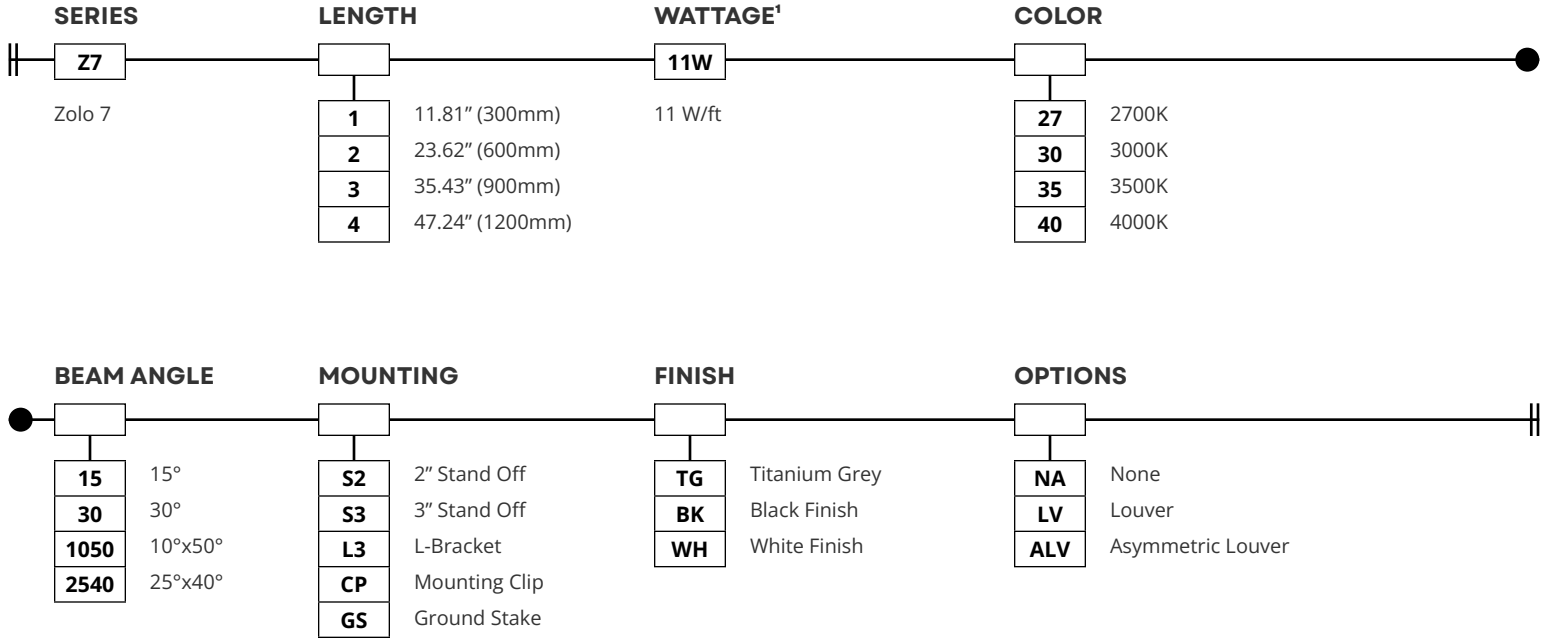

Product Code Builder

Zolo 7 Static White

Product Code Builder

Example: Z7-1-11W-27-15-S2-TG-NA

¹Other options available, consult factory.

MOUNTING

2" Stand Off

Mounting Clip

3" Stand Off

Ground Stake

L-Bracket

FINISH

Titanium Grey

RAL 9006

TG

Black

RAL 9011

BK

White

RAL 9001

WH

OPTIONS

Louver

Asymmetric Louver

Kelvix reserves the right to update the product specifications at any time. To maintain warranty, field modifications must follow approved Kelvix installation instruction.
Conforms to ANSI/UL Standard 2108
Certified to CAN/CSA Standard C22.2 No. 250.2

Fixture Type _____

Project Name _____

Location _____