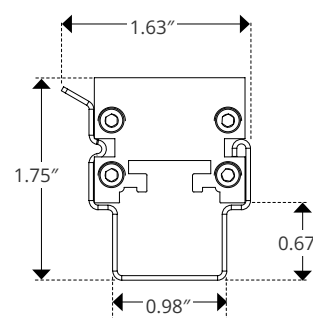

Dimensions

Kelvix reserves the right to update the product specifications at any time. To maintain warranty, field modifications must follow approved Kelvix installation instruction.
Conforms to ANSI/UL Standard 2108
Certified to CAN/CSA Standard C22.2 No. 250.2

Fixture Type _____

Project Name _____

Location _____