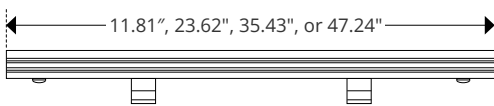

Dimensions

Kelvix reserves the right to update the product specifications at any time. To maintain warranty, field modifications must follow approved Kelvix installation instruction.
Conforms to ANSI/UL Standard 2108
Certified to CAN/CSA Standard C22.2 No. 250.2

Fixture Type _____

Project Name _____

Location _____