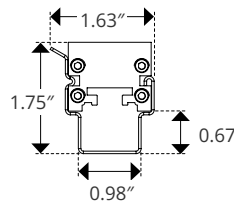

DIMENSIONS

1" Stand Off

Width	1.25in (32.0mm)
Length	0.70in (18.0mm)
Height w/ Product	2.21in (56.13mm)
Stand Off Height	1.13in (28.7mm)
Rotation	75°

2" Stand Off

Width	1.65in (42.0mm)
Length	0.71in (18.0mm)
Height w/ Product	3.33in (84.6mm)
Stand Off Height	2.24in (57.0mm)
Rotation	105°

Mounting Clip

Width	1.63in (41.0mm)
Length	1.18in (30.0mm)
Height	1.75in (44.45mm)
Stand Off Height	0.67in (17.0mm)

Ground Stake

Diameter (Width)	ø2.05in (52.1mm)
Diameter (Length)	ø2.05in (52.1mm)
Height	9.51in (241.6mm)
Height w/ Product	10.60in (229.24mm)
Rotation	95°

DESCRIPTION

Width	1.46in (37.0mm)
Stand Off Height	0.39in (10.0mm)
Height w Product	1.48in (37.5mm)
Height	1.18in (30.0mm)

DIMENSIONS

Asymmetric Louwer

Width	1.46in (37.0mm)
Stand Off Height	0.39in (10.0mm)
Height w Product	1.48in (37.5mm)
Height	1.18in (30.0mm)

Power and Connector Details

Zolo 5 Static White

Connectors

TYPE

Connector

DESCRIPTION

Order Code	Length
Z-57-FML-6	6ft (1.8M)
Z-57-FML-20	20ft (6M)
Z-57-FML-50	50ft (15.2M)

WIRING GUIDE