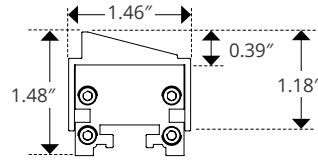

DIMENSIONS

1" Stand Off

Width	1.25in (32.0mm)
Length	0.70in (18.0mm)
Height w/ Product	2.21in (56.13mm)
Stand Off Height	1.13in (28.7mm)
Rotation	75°

2" Stand Off

Width	1.65in (42.0mm)
Length	0.71in (18.0mm)
Height w/ Product	3.33in (84.6mm)
Stand Off Height	2.24in (57.0mm)
Rotation	105°

Mounting Clip

Width	1.63in (41.0mm)
Length	1.18in (30.0mm)
Height	1.75in (44.45mm)
Stand Off Height	0.67in (17.0mm)

Ground Stake

Diameter (Width)	ø2.05in (52.1mm)
Diameter (Length)	ø2.05in (52.1mm)
Height	9.51in (241.6mm)
Height w/ Product	10.60in (229.24mm)
Rotation	95°

DESCRIPTION

Width	1.46in (37.0mm)
Stand Off Height	0.39in (10.0mm)
Height w Product	1.48in (37.5mm)
Height	1.18in (30.0mm)

DIMENSIONS

Asymmetric Louwer

Width	1.46in (37.0mm)
Stand Off Height	0.39in (10.0mm)
Height w Product	1.48in (37.5mm)
Height	1.18in (30.0mm)

Power and Connector Details

Zolo 5 Static White

Connectors

TYPE

Connector

DESCRIPTION

Order Code	Length
Z-57-FML-6	6ft (1.8M)
Z-57-FML-20	20ft (6M)
Z-57-FML-50	50ft (15.2M)

WIRING GUIDE