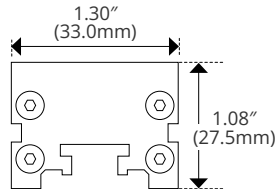

Dimensions

Kelvix reserves the right to update the product specifications at any time. To maintain warranty, field modifications must follow approved Kelvix installation instruction.
Conforms to ANSI/UL Standard 2108
Certified to CAN/CSA Standard C22.2 No. 250.2

Fixture Type _____

Project Name _____

Location _____