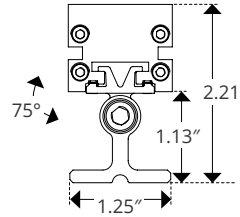

DIMENSIONS

1" Stand Off

Width	1.25in (32.0mm)
Length	0.70in (18.0mm)
Height w/ Product	2.21in (56.13mm)
Stand Off Height	1.13in (28.7mm)
Rotation	75°

2" Stand Off

Width	1.65in (42.0mm)
Length	0.71in (18.0mm)
Height w/ Product	3.33in (84.6mm)
Stand Off Height	2.24in (57.0mm)
Rotation	105°

Mounting Clip

Width	1.63in (41.0mm)
Length	1.18in (30.0mm)
Height	1.75in (44.45mm)
Stand Off Height	0.67in (17.0mm)

Ground Stake

Diameter (Width)	ø2.05in (52.1mm)
Diameter (Length)	ø2.05in (52.1mm)
Height	9.51in (241.6mm)
Height w/ Product	10.60in (229.24mm)
Rotation	95°

DESCRIPTION

Width	1.46in (37.0mm)
Stand Off Height	0.39in (10.0mm)
Height w Product	1.48in (37.5mm)
Height	1.18in (30.0mm)

DIMENSIONS

Asymmetric Louwer

Width	1.46in (37.0mm)
Stand Off Height	0.39in (10.0mm)
Height w Product	1.48in (37.5mm)
Height	1.18in (30.0mm)

Power and Connector Details

Zolo 5 Static White

Connectors

TYPE

Connector

DESCRIPTION

Order Code	Length
Z-57-FML-6	6ft (1.8M)
Z-57-FML-20	20ft (6M)
Z-57-FML-50	50ft (15.2M)

WIRING GUIDE