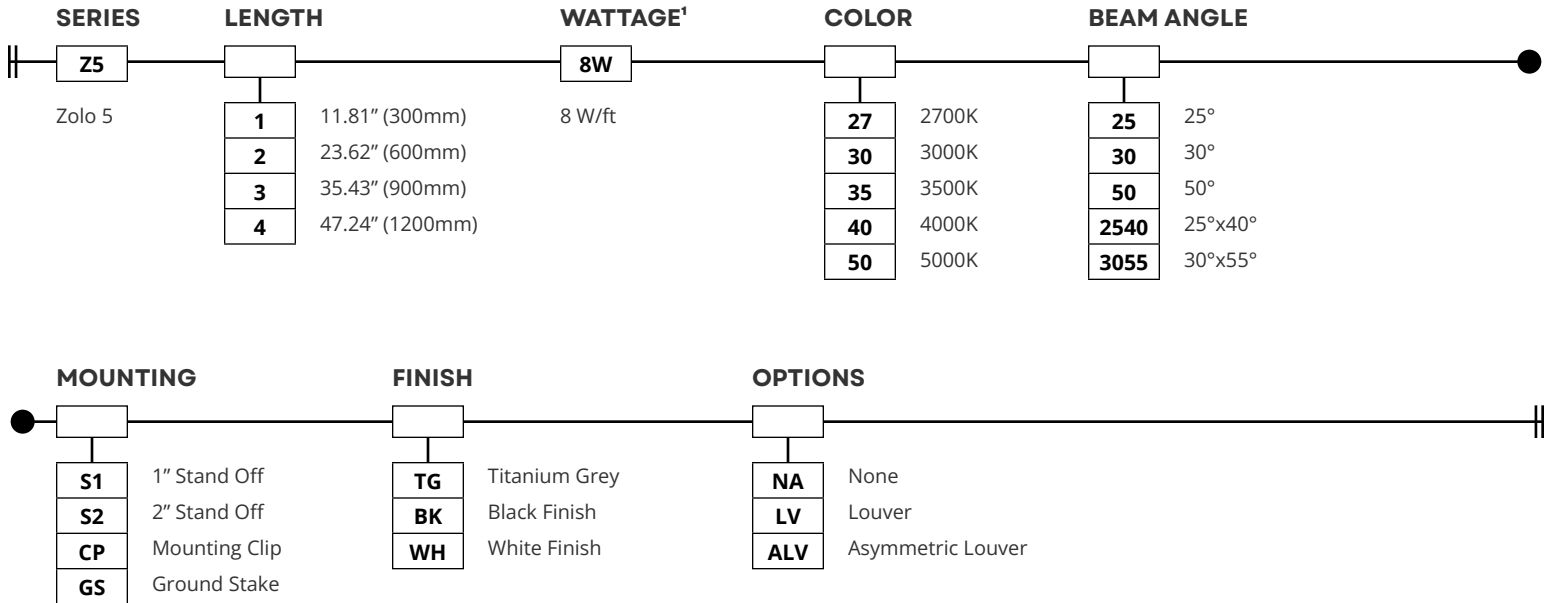

Product Code Builder

Zolo 5 Static White

Product Code Builder

Example: Z5-1-8W-27-25-S1-TG-NA

¹Other options available, consult factory.

MOUNTING

1" Stand Off

2" Stand Off

Mounting Clip

Ground Stake

FINISH

Titanium Grey

RAL 9006

TG

Black

RAL 9011

BK

White

RAL 9001

WH

OPTIONS

Louver

Asymmetric Louver

Kelvix reserves the right to update the product specifications at any time. To maintain warranty, field modifications must follow approved Kelvix installation instruction.
Conforms to ANSI/UL Standard 2108
Certified to CAN/CSA Standard C22.2 No. 250.2

Fixture Type _____

Project Name _____

Location _____