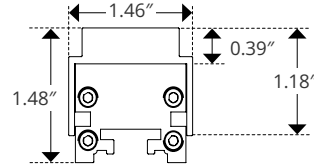

DIMENSIONS

1" Stand Off

Width	1.25in (32.0mm)
Length	0.70in (18.0mm)
Height w/ Product	2.21in (56.13mm)
Stand Off Height	1.13in (28.7mm)
Rotation	75°

2" Stand Off

Width	1.65in (42.0mm)
Length	0.71in (18.0mm)
Height w/ Product	3.33in (84.6mm)
Stand Off Height	2.24in (57.0mm)
Rotation	105°

Mounting Clip

Width	1.63in (41.0mm)
Length	1.18in (30.0mm)
Height	1.75in (44.45mm)
Stand Off Height	0.67in (17.0mm)

Ground Stake

Diameter (Width)	ø2.05in (52.1mm)
Diameter (Length)	ø2.05in (52.1mm)
Height	9.51in (241.6mm)
Height w/ Product	10.60in (229.24mm)
Rotation	95°

DESCRIPTION

Width	1.46in (37.0mm)
Stand Off Height	0.39in (10.0mm)
Height w Product	1.48in (37.5mm)
Height	1.18in (30.0mm)

DIMENSIONS

Asymmetric Louwer

Width	1.46in (37.0mm)
Stand Off Height	0.39in (10.0mm)
Height w Product	1.48in (37.5mm)
Height	1.18in (30.0mm)

Power and Connector Details

Zolo 5 Static White

Connectors

TYPE

Connector

DESCRIPTION

Order Code	Length
Z-57-FML-6	6ft (1.8M)
Z-57-FML-20	20ft (6M)
Z-57-FML-50	50ft (15.2M)

WIRING GUIDE