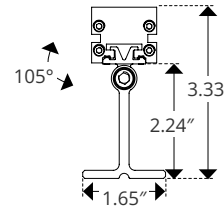

DIMENSIONS

1" Stand Off

Width	1.25in (32.0mm)
Length	0.70in (18.0mm)
Height w/ Product	2.21in (56.13mm)
Stand Off Height	1.13in (28.7mm)
Rotation	75°

2" Stand Off

Width	1.65in (42.0mm)
Length	0.71in (18.0mm)
Height w/ Product	3.33in (84.6mm)
Stand Off Height	2.24in (57.0mm)
Rotation	105°

Mounting Clip

Width	1.63in (41.0mm)
Length	1.18in (30.0mm)
Height	1.75in (44.45mm)
Stand Off Height	0.67in (17.0mm)

Ground Stake

Diameter (Width)	ø2.05in (52.1mm)
Diameter (Length)	ø2.05in (52.1mm)
Height	9.51in (241.6mm)
Height w/ Product	10.60in (229.24mm)
Rotation	95°

DESCRIPTION

Width	1.46in (37.0mm)
Stand Off Height	0.39in (10.0mm)
Height w Product	1.48in (37.5mm)
Height	1.18in (30.0mm)

DIMENSIONS

Asymmetric Louwer

Width	1.46in (37.0mm)
Stand Off Height	0.39in (10.0mm)
Height w Product	1.48in (37.5mm)
Height	1.18in (30.0mm)

Power and Connector Details

Zolo 5 Static White

Connectors

TYPE

Connector

DESCRIPTION

Order Code	Length
Z-57-FML-6	6ft (1.8M)
Z-57-FML-20	20ft (6M)
Z-57-FML-50	50ft (15.2M)

WIRING GUIDE