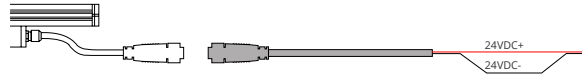

DESCRIPTION

Width	1.46in (37.0mm)
Stand Off Height	0.39in (10.0mm)
Height w Product	1.48in (37.5mm)
Height	1.18in (30.0mm)

DIMENSIONS

Asymmetric Louwer

Width	1.46in (37.0mm)
Stand Off Height	0.39in (10.0mm)
Height w Product	1.48in (37.5mm)
Height	1.18in (30.0mm)

Power and Connector Details

Zolo 5 Static White

Connectors

TYPE

Connector

DESCRIPTION

Order Code	Length
Z-57-FML-6	6ft (1.8M)
Z-57-FML-20	20ft (6M)
Z-57-FML-50	50ft (15.2M)

WIRING GUIDE

Connector

Order Code	Length
Z-57-FMC-1	1ft (0.30M)
Z-57-FMC-2	2ft (0.61M)
Z-57-FMC-6	6ft (1.8M)

End Cap

Order Code
Z-57-EC

Kelvix reserves the right to update the product specifications at any time. To maintain warranty, field modifications must follow approved Kelvix installation instruction.
 Conforms to ANSI/UL Standard 2108
 Certified to CAN/CSA Standard C22.2 No. 250.2