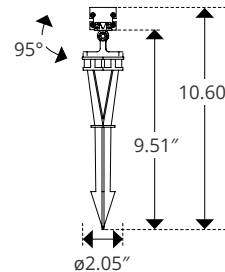

DIMENSIONS

1" Stand Off

Width	1.25in (32.0mm)
Length	0.70in (18.0mm)
Height w/ Product	2.21in (56.13mm)
Stand Off Height	1.13in (28.7mm)
Rotation	75°

2" Stand Off

Width	1.65in (42.0mm)
Length	0.71in (18.0mm)
Height w/ Product	3.33in (84.6mm)
Stand Off Height	2.24in (57.0mm)
Rotation	105°

Mounting Clip

Width	1.63in (41.0mm)
Length	1.18in (30.0mm)
Height	1.75in (44.45mm)
Stand Off Height	0.67in (17.0mm)

Ground Stake

Diameter (Width)	ø2.05in (52.1mm)
Diameter (Length)	ø2.05in (52.1mm)
Height	9.51in (241.6mm)
Height w/ Product	10.60in (229.24mm)
Rotation	95°

DESCRIPTION

Width	1.46in (37.0mm)
Stand Off Height	0.39in (10.0mm)
Height w Product	1.48in (37.5mm)
Height	1.18in (30.0mm)

DIMENSIONS

Asymmetric Louwer

Width	1.46in (37.0mm)
Stand Off Height	0.39in (10.0mm)
Height w Product	1.48in (37.5mm)
Height	1.18in (30.0mm)

Power and Connector Details

Zolo 5 Static White

Connectors

TYPE

Connector

DESCRIPTION

Order Code	Length
Z-57-FML-6	6ft (1.8M)
Z-57-FML-20	20ft (6M)
Z-57-FML-50	50ft (15.2M)

WIRING GUIDE