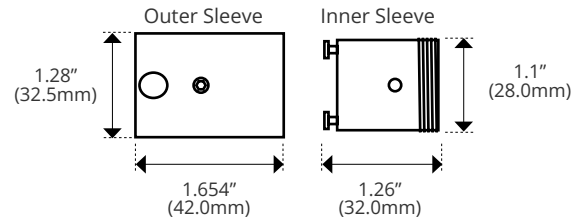

CM - Ceiling Mount