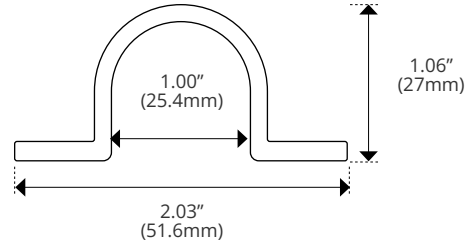

Complete Specification Sheet

Vine™ Static White

LINEAR
LED

Vine™ Static White

Flexible Lighting System

Specifications

Category	Linear LED
Series	Vine
Family	Static White
Watts Per Foot	4.39 W/ft
Environment	IP67
CRI	90+
CCT Options	2400K, 2700K, 3000K, 3500K, 4000K, 5000K
Input Voltage	24V DC
Width	1.0in (25mm)
Height	1.0in (25mm)
Max Run Length	16.4ft (5m)
Cut Intervals	0.47in (11.9mm)
Bend Diameter	4.72in (120mm)
Beam Angle	360°
Operating Temp.	-22°F (-30°C) to 131°F (55°C)
Dimming Options	PWM, Triac, 0-10V, DMX, Hi-Lume

SPECIFICATIONS

VN-25-CP	
Length	0.98in (25.0mm)
Width	2.03in (51.6mm)
Height	1.06in (27.0mm)
Internal Height	1.00in (25.4mm)

DIMENSIONS

Concealed Mounting Clip

VN-25-CCP	
Length	1.43in (36mm)
Width	0.75in (19mm)
Height	0.27in (7mm)
Effective Height	0.11in (3mm)

SPECIFICATIONS

	
Length	1.35in (34.5mm)
Diameter	1.22in (31.0mm)
Internal Diameter	1.00 (25.4mm)

DIMENSIONS

Arch

	
Length	1.65in (42.0mm)
Diameter	1.28in (32.5mm)
Internal Diameter	1.00 (25.4mm)

Pack of 10 Units

SPECIFICATIONS

VN-25-FP-FF	
EC Length	1.32in (33.5mm)
EC Diameter	1.24in (31.5mm)
CM Length	1.65in (42.0mm)
CM Diameter	1.28" (32.5mm)
Internal Diameter	1.00in (25.4mm)

VN-25-FP-2M*	
*Polycarbonate sleeve (not pictured) is required for Vine to hang perfectly vertical. See suspended pendant installation instructions for more info.	