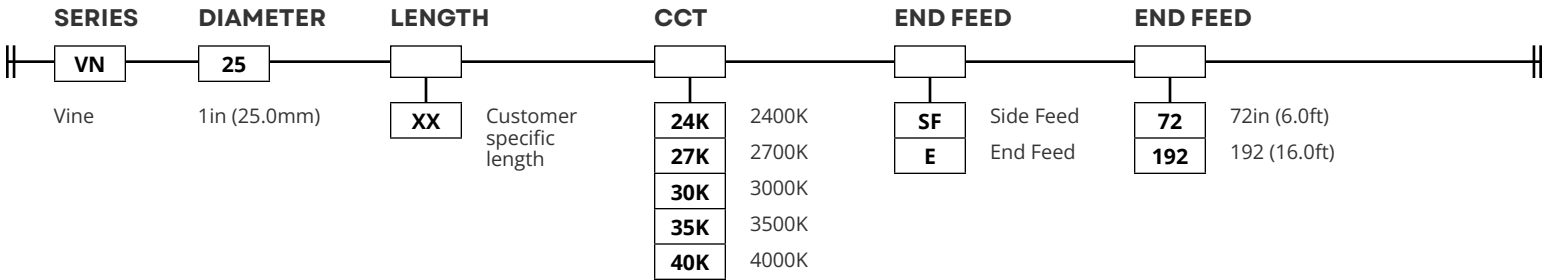

Complete Specification Sheet

Vine™ Static White

LINEAR
LED

Vine™ Static White

Flexible Lighting System

Specifications

Category	Linear LED
Series	Vine
Family	Static White
Watts Per Foot	4.39 W/ft
Environment	IP67
CRI	90+
CCT Options	2400K, 2700K, 3000K, 3500K, 4000K, 5000K
Input Voltage	24V DC
Width	1.0in (25mm)
Height	1.0in (25mm)
Max Run Length	16.4ft (5m)
Cut Intervals	0.47in (11.9mm)
Bend Diameter	4.72in (120mm)
Beam Angle	360°
Operating Temp.	-22°F (-30°C) to 131°F (55°C)
Dimming Options	PWM, Triac, 0-10V, DMX, Hi-Lume

Fixture Type _____

Project Name _____

Location _____

Product Code Builder

Vine™ Static White

Product Code Builder

Example: VN-25-XX-24K-SF-72

PRODUCT DATA

SPECIFICATIONS

VN-25-CP	
Length	0.98in (25.0mm)
Width	2.03in (51.6mm)
Height	1.06in (27.0mm)
Internal Height	1.00in (25.4mm)

DIMENSIONS

Concealed Mounting Clip

VN-25-CCP	
Length	1.43in (36mm)
Width	0.75in (19mm)
Height	0.27in (7mm)
Effective Height	0.11in (3mm)

SPECIFICATIONS

	
Length	1.35in (34.5mm)
Diameter	1.22in (31.0mm)
Internal Diameter	1.00 (25.4mm)

DIMENSIONS

Arch

	
Length	1.65in (42.0mm)
Diameter	1.28in (32.5mm)
Internal Diameter	1.00 (25.4mm)

Pack of 10 Units