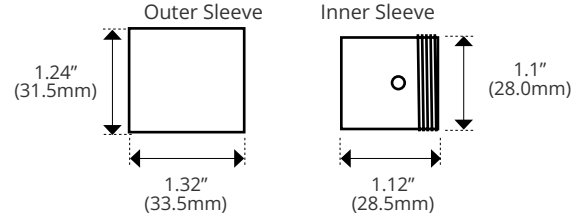

DIMENSIONS

EC - End Cap