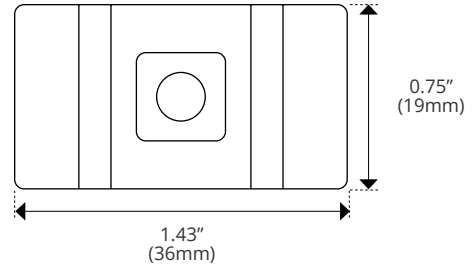

Complete Specification Sheet

Vine™ Static White

LINEAR
LED

Vine™ Static White

Flexible Lighting System

Specifications

Category	Linear LED
Series	Vine
Family	Static White
Watts Per Foot	4.39 W/ft
Environment	IP67
CRI	90+
CCT Options	2400K, 2700K, 3000K, 3500K, 4000K, 5000K
Input Voltage	24V DC
Width	1.0in (25mm)
Height	1.0in (25mm)
Max Run Length	16.4ft (5m)
Cut Intervals	0.47in (11.9mm)
Bend Diameter	4.72in (120mm)
Beam Angle	360°
Operating Temp.	-22°F (-30°C) to 131°F (55°C)
Dimming Options	PWM, Triac, 0-10V, DMX, Hi-Lume

SPECIFICATIONS

VN-25-CP	
Length	0.98in (25.0mm)
Width	2.03in (51.6mm)
Height	1.06in (27.0mm)
Internal Height	1.00in (25.4mm)

DIMENSIONS

Concealed Mounting Clip

VN-25-CCP	
Length	1.43in (36mm)
Width	0.75in (19mm)
Height	0.27in (7mm)
Effective Height	0.11in (3mm)

SPECIFICATIONS

	
Length	1.35in (34.5mm)
Diameter	1.22in (31.0mm)
Internal Diameter	1.00 (25.4mm)

DIMENSIONS

Arch

	
Length	1.65in (42.0mm)
Diameter	1.28in (32.5mm)
Internal Diameter	1.00 (25.4mm)

Pack of 10 Units

SPECIFICATIONS

VN-25-FP-FF	
EC Length	1.32in (33.5mm)
EC Diameter	1.24in (31.5mm)
CM Length	1.65in (42.0mm)
CM Diameter	1.28" (32.5mm)
Internal Diameter	1.00in (25.4mm)

VN-25-FP-2M*	
*Polycarbonate sleeve (not pictured) is required for Vine to hang perfectly vertical. See suspended pendant installation instructions for more info.	