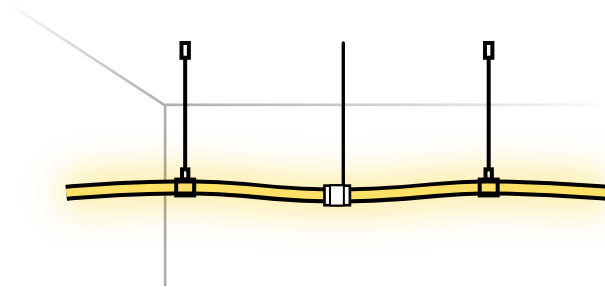

Fixture Type _____

Project Name _____

Location _____

Mounting Options

Vine™ Static White

Mounting Options

IMAGE

Splice

SPECIFICATIONS

	
Length	1.35in (34.5mm)
Diameter	1.22in (31.0mm)
Internal Diameter	1.00 (25.4mm)

DIMENSIONS

Arch

	
Length	1.65in (42.0mm)
Diameter	1.28in (32.5mm)
Internal Diameter	1.00 (25.4mm)

Pack of 10 Units