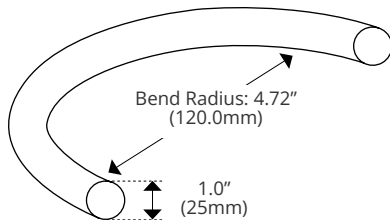

Dimensions

Kelvin reserves the right to update the product specifications at any time. To maintain warranty, field modifications must follow approved Kelvin installation instruction.
Conforms to ANSI/UL Standard 2108
Certified to CAN/CSA Standard C22.2 No. 250.2

Fixture Type _____

Project Name _____

Location _____