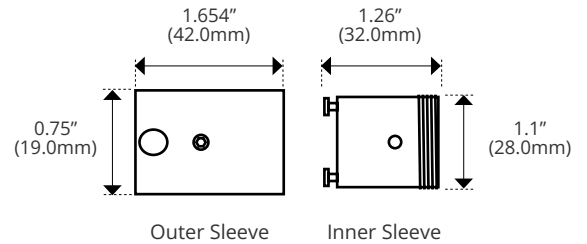

SPECIFICATIONS

VN-25-CP	
Length	0.98in (25.0mm)
Width	2.03in (51.6mm)
Height	1.06in (27.0mm)
Internal Height	1.00in (25.4mm)

DIMENSIONS

Concealed Mounting Clip

VN-25-CCP	
Length	1.43in (36mm)
Width	0.75in (19mm)
Height	0.27in (7mm)
Effective Height	0.11in (3mm)

SPECIFICATIONS

	
Length	1.35in (34.5mm)
Diameter	1.22in (31.0mm)
Internal Diameter	1.00 (25.4mm)

DIMENSIONS

Arch

	
Length	1.65in (42.0mm)
Diameter	1.28in (32.5mm)
Internal Diameter	1.00 (25.4mm)

Pack of 10 Units

SPECIFICATIONS

VN-25-FP-FF	
EC Length	1.32in (33.5mm)
EC Diameter	1.24in (31.5mm)
CM Length	1.65in (42.0mm)
CM Diameter	1.28" (32.5mm)
Internal Diameter	1.00in (25.4mm)

VN-25-FP-2M*	
*Polycarbonate sleeve (not pictured) is required for Vine to hang perfectly vertical. See suspended pendant installation instructions for more info.	