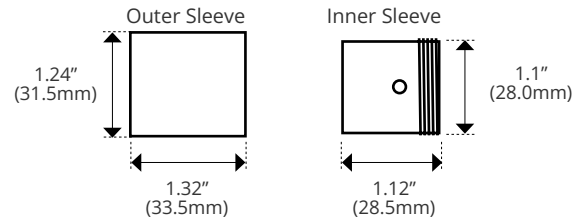

Fixture Type _____
Project Name _____
Location _____