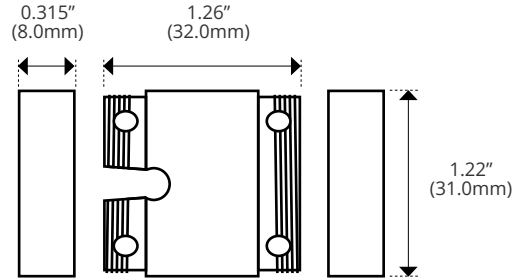

SPECIFICATIONS

VN-25-CP	
Length	0.98in (25.0mm)
Width	2.03in (51.6mm)
Height	1.06in (27.0mm)
Internal Height	1.00in (25.4mm)

DIMENSIONS

Concealed Mounting Clip

VN-25-CCP	
Length	1.43in (36mm)
Width	0.75in (19mm)
Height	0.27in (7mm)
Effective Height	0.11in (3mm)

Fixture Type _____

Project Name _____

Location _____

Mounting Options

Vine™ Static White

Mounting Options

IMAGE

Splice

SPECIFICATIONS

	
Length	1.35in (34.5mm)
Diameter	1.22in (31.0mm)
Internal Diameter	1.00 (25.4mm)

DIMENSIONS

Arch

	
Length	1.65in (42.0mm)
Diameter	1.28in (32.5mm)
Internal Diameter	1.00 (25.4mm)

Pack of 10 Units

SPECIFICATIONS

VN-25-FP-FF	
EC Length	1.32in (33.5mm)
EC Diameter	1.24in (31.5mm)
CM Length	1.65in (42.0mm)
CM Diameter	1.28" (32.5mm)
Internal Diameter	1.00in (25.4mm)

VN-25-FP-2M*	
*Polycarbonate sleeve (not pictured) is required for Vine to hang perfectly vertical. See suspended pendant installation instructions for more info.	