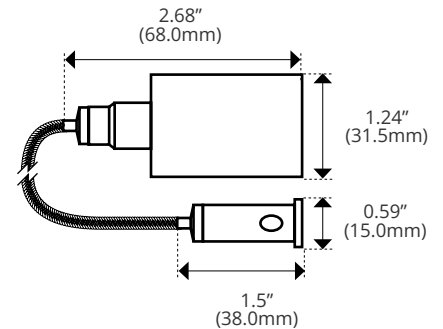

Fixture Type _____
Project Name _____
Location _____