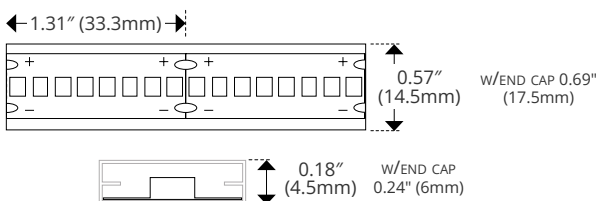

Dimensions

OUTDOOR