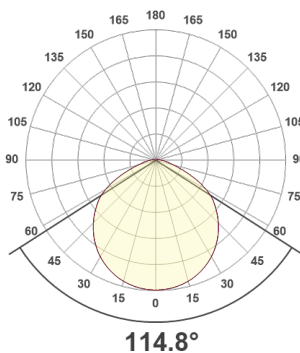

POLAR PLOT OUTDOOR

Kelvix reserves the right to update the product specifications at any time. To maintain warranty, field modifications must follow approved Kelvix installation instruction.

Conforms to ANSI/UL Standard 2108
Certified to CAN/CSA Standard C22.2 No. 250.2

Fixture Type _____

Project Name _____

Location _____