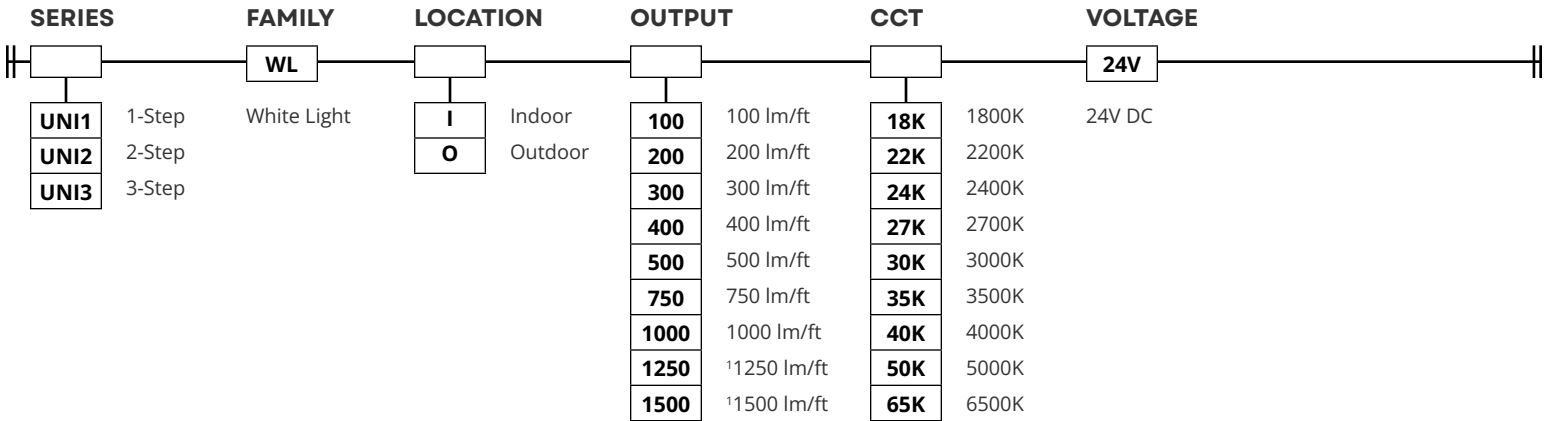

Product Code Builder

Uniform Static White

Product Code Builder

Example: UNI1-WL-I-100-18K-24V-NA

¹Only available for indoor rated product

OUTPUT AND CCT

	1-Step & 2-Step					3-Step				
	100 (lm/ft)	300 (lm/ft)	750 (lm/ft)	1000 (lm/ft)	1500 (lm/ft)	100 (lm/ft)	300 (lm/ft)	750 (lm/ft)	1000 (lm/ft)	1500 (lm/ft)
3000K Indoor	108	382	839	1066	1613	132	351	838	1077	1653
3000K Outdoor	102	342	770	945	-	96	283	691	922	1373
Wattage (per ft)	0.8	2.5	6.4	8.5	14.4	0.7	2.0	4.4	5.6	8.6
Efficacy Indoor (lm/W)	136	156	132	125	112	144	150	162	173	166
Efficacy Outdoor (lm/W)	130	140	121	111	-	138	144	155	166	159
Max Run Length (ft)	46	29	16	12	7	46	25	17	14	11

Power consumption based on average wattage per foot. Refer to Power Chart on next page(s) for details.