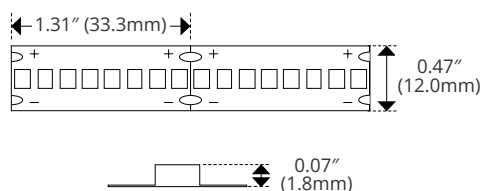

INDOOR

Kelvix reserves the right to update the product specifications at any time. To maintain warranty, field modifications must follow approved Kelvix installation instruction.

Conforms to ANSI/UL Standard 2108

Certified to CAN/CSA Standard C22.2 No. 250.2

Fixture Type _____

Project Name _____

Location _____