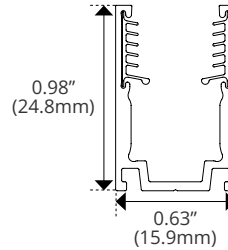

## Signwave 5, 7

**IMAGE**

**SPECIFICATIONS**

**DIMENSIONS**

**Bottom Feed**

<b>Width</b>	0.63" (16.0mm)
<b>Height</b>	1.22" (31.0mm)

**Side Left/Right**

<b>Width</b>	0.63" (16.0mm)
<b>Height</b>	1.16" (29.5mm)

### SPECIFICATIONS

SW-E-AL-CH-SR-2M

<b>Material</b>	Aluminum
<b>Length</b>	78.75in (2m)
<b>Width</b>	0.63in (15.9mm)
<b>Height</b>	0.98in (24.8mm)

### DIMENSIONS

Serrated Clip

SW-E-CLP-AL-SR

<b>Material</b>	Aluminum
<b>Length</b>	0.79in (20.0mm)
<b>Width</b>	0.63in (15.9mm)
<b>Height</b>	0.98in (24.8mm)

Horizontal Flex Channel

SW-E-CH-AL-FLX-1M

<b>Material</b>	Aluminum
<b>Length</b>	39.37in (1m)
<b>Width</b>	0.63in (15.9mm)
<b>Height</b>	0.98in (24.8mm)
<b>Bend Direction</b>	Horizontal

Recessed Channel

SW-E-AL-CH-SR-RC-2M

<b>Material</b>	Aluminum
<b>Length</b>	78.75in (2m)
<b>Width</b>	1.00in (25.5mm)
<b>Height</b>	0.98in (24.8mm)

Side Mounting Clip

SW-CLP-RA

<b>Material</b>	Aluminum
<b>Length</b>	0.78in (20.0mm)
<b>Width</b>	0.98in (25.0mm)
<b>Height</b>	2.75in (70.0mm)