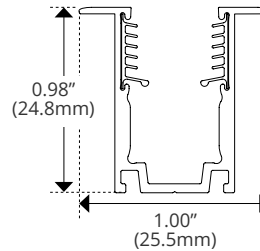

## Signwave 5, 7

**IMAGE**

**SPECIFICATIONS**

**DIMENSIONS**

**Bottom Feed**

<b>Width</b>	0.63" (16.0mm)
<b>Height</b>	1.22" (31.0mm)

**Side Left/Right**

<b>Width</b>	0.63" (16.0mm)
<b>Height</b>	1.16" (29.5mm)

### SPECIFICATIONS

SW-E-AL-CH-SR-2M

<b>Material</b>	Aluminum
<b>Length</b>	78.75in (2m)
<b>Width</b>	0.63in (15.9mm)
<b>Height</b>	0.98in (24.8mm)

### DIMENSIONS

Serrated Clip

SW-E-CLP-AL-SR

<b>Material</b>	Aluminum
<b>Length</b>	0.79in (20.0mm)
<b>Width</b>	0.63in (15.9mm)
<b>Height</b>	0.98in (24.8mm)

Horizontal Flex Channel

SW-E-CH-AL-FLX-1M

<b>Material</b>	Aluminum
<b>Length</b>	39.37in (1m)
<b>Width</b>	0.63in (15.9mm)
<b>Height</b>	0.98in (24.8mm)
<b>Bend Direction</b>	Horizontal

Recessed Channel

SW-E-AL-CH-SR-RC-2M

<b>Material</b>	Aluminum
<b>Length</b>	78.75in (2m)
<b>Width</b>	1.00in (25.5mm)
<b>Height</b>	0.98in (24.8mm)

Side Mounting Clip

SW-CLP-RA

<b>Material</b>	Aluminum
<b>Length</b>	0.78in (20.0mm)
<b>Width</b>	0.98in (25.0mm)
<b>Height</b>	2.75in (70.0mm)