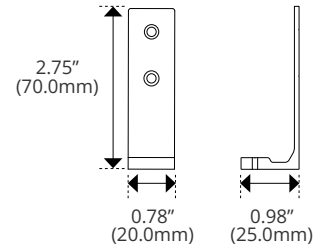

### SPECIFICATIONS

SW-E-AL-CH-SR-2M

<b>Material</b>	Aluminum
<b>Length</b>	78.75in (2m)
<b>Width</b>	0.63in (15.9mm)
<b>Height</b>	0.98in (24.8mm)

### DIMENSIONS

Serrated Clip

SW-E-CLP-AL-SR

<b>Material</b>	Aluminum
<b>Length</b>	0.79in (20.0mm)
<b>Width</b>	0.63in (15.9mm)
<b>Height</b>	0.98in (24.8mm)

Horizontal Flex Channel

SW-E-CH-AL-FLX-1M

<b>Material</b>	Aluminum
<b>Length</b>	39.37in (1m)
<b>Width</b>	0.63in (15.9mm)
<b>Height</b>	0.98in (24.8mm)
<b>Bend Direction</b>	Horizontal

Recessed Channel

SW-E-AL-CH-SR-RC-2M

<b>Material</b>	Aluminum
<b>Length</b>	78.75in (2m)
<b>Width</b>	1.00in (25.5mm)
<b>Height</b>	0.98in (24.8mm)

Side Mounting Clip

SW-CLP-RA

<b>Material</b>	Aluminum
<b>Length</b>	0.78in (20.0mm)
<b>Width</b>	0.98in (25.0mm)
<b>Height</b>	2.75in (70.0mm)

### SPECIFICATIONS

<b>Material</b>	Stainless Steel
<b>Length</b>	1.77in (45.00mm)
<b>Width</b>	0.98in (25.00mm)
<b>Height</b>	1.57in (40.00mm)

Must be paired with an above channel