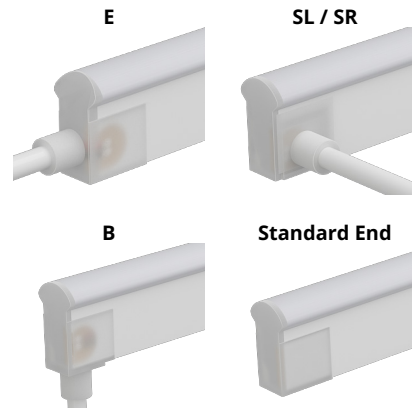

Complete Specification Sheet

Signwave 5 Static Color

FLEXIBLE
NEON

Product Code Builder

Example: SW5S-36-RD-B-S-IP68

COLOR

	Red	Green	Blue	Amber
Wavelength (nm)	620-630	520-530	465-475	585-595

FEED TYPE

Dimensions

DryWire ferrule located 4.53" (±0.39") from the cable connector. Protects against damage from water ingress inside cable wire. Please note that any attempt to remove the anti-wicking ferrule will result in the voiding of the warranty.

Bend Direction

Horizontal
Bend Diameter

¹Consult Kelvix for custom lengths

Kelvix reserves the right to update the product specifications at any time. Field modifications will void UL listing and warranty. Conforms to ANSI/UL Standard 2108. Certified to CAN/CSA Standard C22.2 No. 250.2 5% tolerance for all listed data

Fixture Type _____

Project Name _____

Location _____