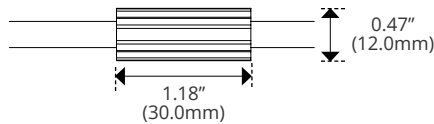

Dimensions

DryWire ferrule located 4.53" (±0.39") from the cable connector. Protects against damage from water ingress inside cable wire. Please note that any attempt to remove the anti-wicking ferrule will result in the voiding of the warranty.