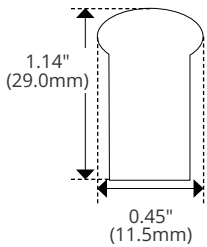

Dimensions

DryWire ferrule located 4.53" (±0.39") from the cable connector. Protects against damage from water ingress inside cable wire. Please note that any attempt to remove the anti-wicking ferrule will result in the voiding of the warranty.