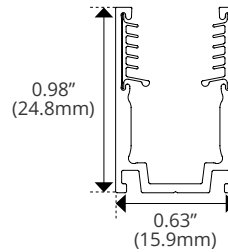

## Signwave 5, 7

**IMAGE**

**SPECIFICATIONS**

**DIMENSIONS**

**Bottom Feed**

<b>Width</b>	0.63" (16.0mm)
<b>Height</b>	1.22" (31.0mm)

**Side Left/Right**

<b>Width</b>	0.63" (16.0mm)
<b>Height</b>	1.16" (29.5mm)

### SPECIFICATIONS

SW-E-AL-CH-SR-2M

<b>Material</b>	Aluminum
<b>Length</b>	78.75in (2m)
<b>Width</b>	0.63in (15.9mm)
<b>Height</b>	0.98in (24.8mm)

### DIMENSIONS

Serrated Clip

SW-E-CLP-AL-SR

<b>Material</b>	Aluminum
<b>Length</b>	0.79in (20.0mm)
<b>Width</b>	0.63in (15.9mm)
<b>Height</b>	0.98in (24.8mm)

Horizontal Flex Channel

SW-E-CH-AL-FLX-1M

<b>Material</b>	Aluminum
<b>Length</b>	39.37in (1m)
<b>Width</b>	0.63in (15.9mm)
<b>Height</b>	0.98in (24.8mm)
<b>Bend Direction</b>	Horizontal

Recessed Channel

SW-E-AL-CH-SR-RC-2M

<b>Material</b>	Aluminum
<b>Length</b>	78.75in (2m)
<b>Width</b>	1.00in (25.5mm)
<b>Height</b>	0.98in (24.8mm)

Side Mounting Clip

SW-CLP-RA

<b>Material</b>	Aluminum
<b>Length</b>	0.78in (20.0mm)
<b>Width</b>	0.98in (25.0mm)
<b>Height</b>	2.75in (70.0mm)