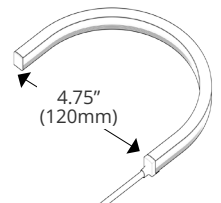

Bend Direction

Horizontal
Bend Diameter

¹Consult Kelvix for custom lengths

Kelvix reserves the right to update the product specifications at any time. Field modifications will void UL listing and warranty. Conforms to ANSI/UL Standard 2108. Certified to CAN/CSA Standard C22.2 No. 250.2 5% tolerance for all listed data

Fixture Type _____

Project Name _____

Location _____