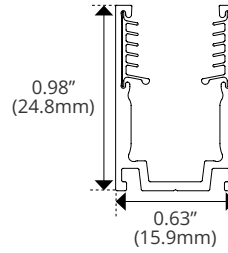

## Signwave 5, 7

**IMAGE**

**SPECIFICATIONS**

**DIMENSIONS**

**Bottom Feed**

<b>Width</b>	0.63" (16.0mm)
<b>Height</b>	1.22" (31.0mm)

**Side Left/Right**

<b>Width</b>	0.63" (16.0mm)
<b>Height</b>	1.16" (29.5mm)

### IMAGE

Serrated Channel

### SPECIFICATIONS

SW-E-AL-CH-SR-2M

<b>Material</b>	Aluminum
<b>Length</b>	78.75in (2m)
<b>Width</b>	0.63in (15.9mm)
<b>Height</b>	0.98in (24.8mm)

### DIMENSIONS

Serrated Clip

SW-E-CLP-AL-SR

<b>Material</b>	Aluminum
<b>Length</b>	0.79in (20.0mm)
<b>Width</b>	0.63in (15.9mm)
<b>Height</b>	0.98in (24.8mm)

Horizontal Flex Channel

SW-E-CH-AL-FLX-1M

<b>Material</b>	Aluminum
<b>Length</b>	39.37in (1m)
<b>Width</b>	0.63in (15.9mm)
<b>Height</b>	0.98in (24.8mm)
<b>Bend Direction</b>	Horizontal