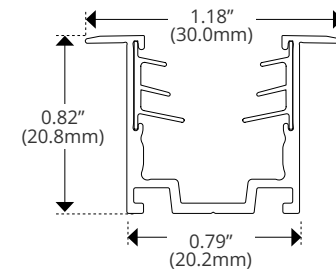

Metal Mounting Options

Signwave 3 Series

IMAGE

SPECIFICATIONS

Material	Aluminum
Length	78.75in (2m)
Width	0.79in (20.2mm)
Height	0.82in (20.8mm)

DIMENSIONS

SW-K-CLP-AL-SR

Material	Aluminum
Length	0.78in (20.0mm)
Width	0.79in (20.2mm)
Height	0.82in (20.8mm)

Material	Aluminum
Length	39.37in (1m)
Width	0.79in (20.2mm)
Height	0.82in (20.8mm)
Bend Direction	Horizontal

Material	Aluminum
Length	78.75in (2m)
Width	1.18in (30mm)
Height	0.82in (20.8mm)

SW-CLP-RA

Material	Aluminum
Length	0.78in (20.0mm)
Width	0.98in (25.0mm)
Height	2.75in (70.0mm)

Must be paired with an above channel