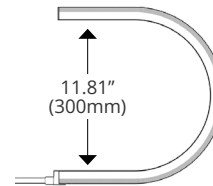

BEND DIRECTION

Vertical Bend Diameter