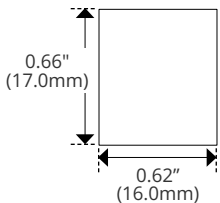

Product Details

DIMENSIONS

DryWire ferrule located 4.53" (±0.39") from the cable connector. Protects against damage from water ingress inside cable wire. Please note that any attempt to remove the anti-wicking ferrule will result in the voiding of the warranty.