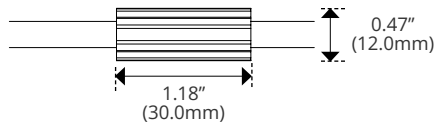

Product Details

DIMENSIONS

DryWire ferrule located 4.53" (±0.39") from the cable connector. Protects against damage from water ingress inside cable wire. Please note that any attempt to remove the anti-wicking ferrule will result in the voiding of the warranty.