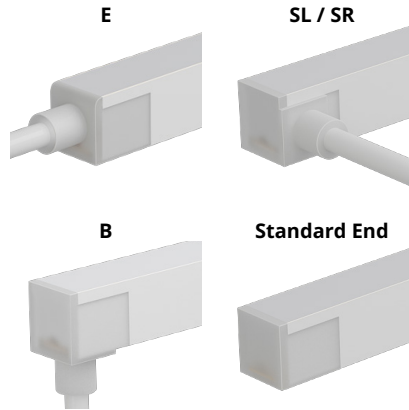

Product Code Builder

Signwave 3 Static Color

FLEXIBLE
NEON

Product Code Builder

Example: SW53-36-RD-VR-B-S-IP68

COLOR

	Red	Green	Blue	Amber
Wavelength (nm)	620-630	520-530	465-475	585-595

FEED TYPE

Product Details

DIMENSIONS

DryWire ferrule located 4.53" (±0.39") from the cable connector. Protects against damage from water ingress inside cable wire. Please note that any attempt to remove the anti-wicking ferrule will result in the voiding of the warranty.

BEND DIRECTION

Vertical Bend Diameter

Horizontal Bend Diameter

¹Consult Kelvix for custom lengths

Kelvix reserves the right to update the product specifications at any time. Field modifications will void UL listing and warranty. Conforms to ANSI/UL Standard 2108. Certified to CAN/CSA Standard C22.2 No. 250.2 5% tolerance for all listed data

Fixture Type _____

Project Name _____

Location _____