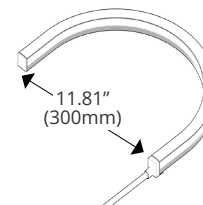

#### DIMENSIONS

DryWire ferrule located 4.53" (±0.39") from the cable connector. Protects against damage from water ingress inside cable wire. Please note that any attempt to remove the anti-wicking ferrule will result in the voiding of the warranty.

#### BEND DIRECTION

Vertical Bend Diameter

Horizontal Bend Diameter

<sup>1</sup>Consult Kelvix for custom lengths

Kelvix reserves the right to update the product specifications at any time. Field modifications will void UL listing and warranty. Conforms to ANSI/UL Standard 2108. Certified to CAN/CSA Standard C22.2 No. 250.2 5% tolerance for all listed data

### SPECIFICATIONS

<b>Width</b>	0.66in (17.0mm)
<b>Height</b>	0.70in (18.0mm)

### DIMENSIONS

**Side Left/Right**

<b>Width</b>	0.70in (18.0mm)
<b>Height</b>	0.74" (19.0mm)

(SR Shown)

**End Feed**

<b>Width</b>	0.65in (16.6mm)
<b>Height</b>	0.68in (17.5mm)

**Standard End**

<b>Width</b>	0.65in (16.6mm)
<b>Height</b>	0.68in (17.5mm)